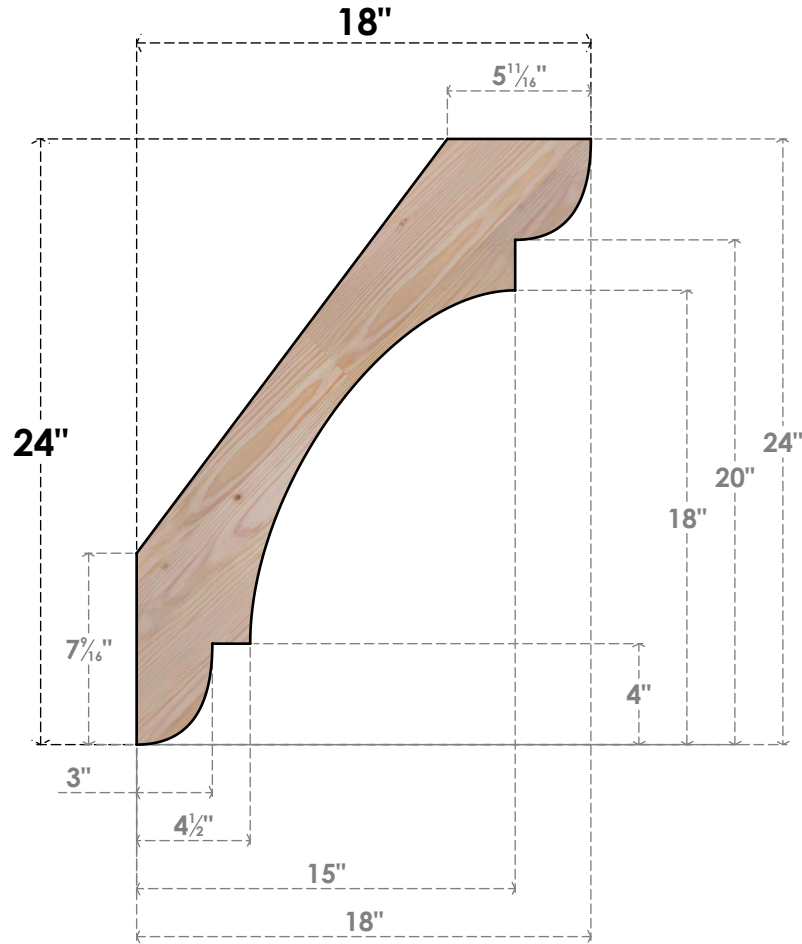

BRC06X18X24OLY00SDF

5 1/2"W X 18"D X 24"H OLYMPIC SMOOTH BRACE, DOUGLAS FIR

SIDE

FRONT

EKENA MILLWORK
 2300 WEST MAIN ST.
 CLARKSVILLE, TX 75426
 TOLL FREE: 866-607-0453
 WWW.EKENAMILLWORK.COM

NOTES

1. INSTALLATION TO BE COMPLETED IN ACCORDANCE WITH MANUFACTURER'S SPECIFICATIONS.
2. DRAWING MAY NOT BE TO SCALE
3. THIS DRAWING IS INTENDED FOR DESIGN AND PLANNING PURPOSES ONLY.
4. ALL INFORMATION CONTAINED HEREIN WAS CURRENT AT THE TIME OF DEVELOPMENT BUT MUST BE REVIEWED AND APPROVED BY THE PRODUCT MANUFACTURER TO BE CONSIDERED ACCURATE.
5. PRODUCTS ARE NOT KILN DRIED. THIS ITEM IS UNIQUE AND WILL CONTAIN THE NATURAL VARIATIONS THAT THE WOOD SPECIES OFFERS. THIS MAY RESULT IN VARIATIONS UP TO 1/4"