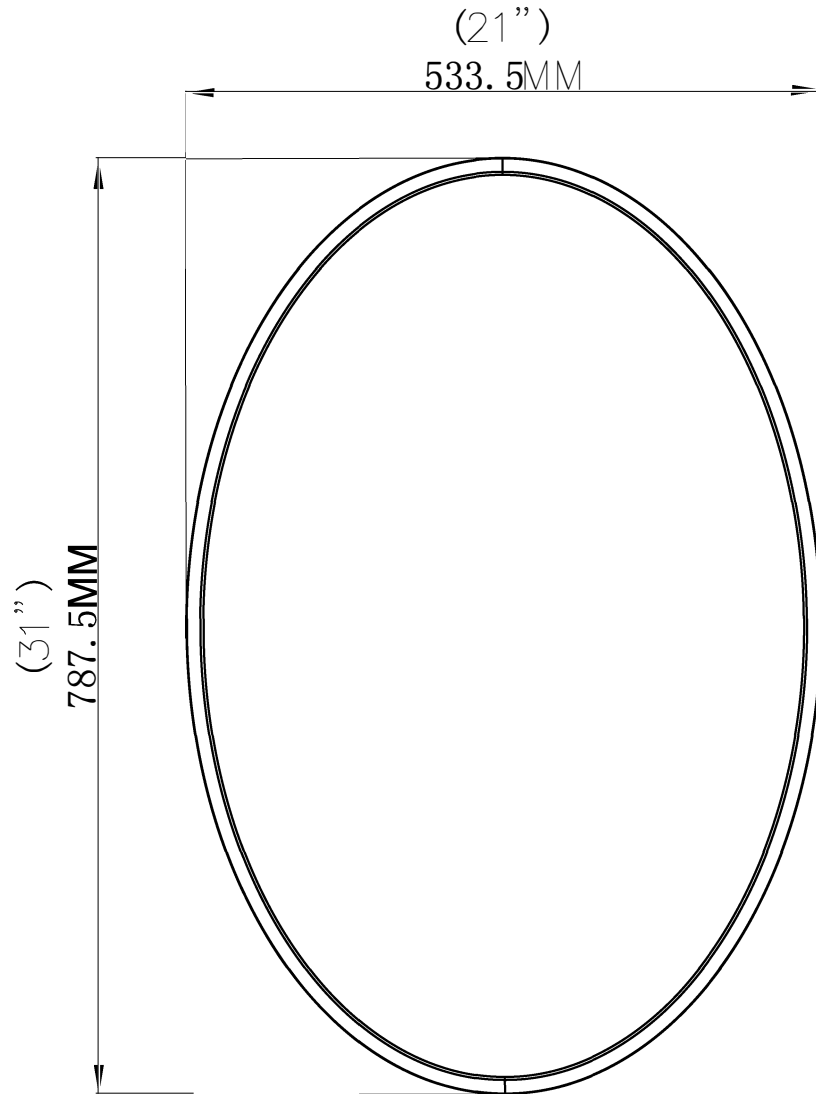

SIZE: 21"X 31"

4MM MIRROR WITH 1" BEVEL

Hang vertically or horizontally

FRONT

SIDE