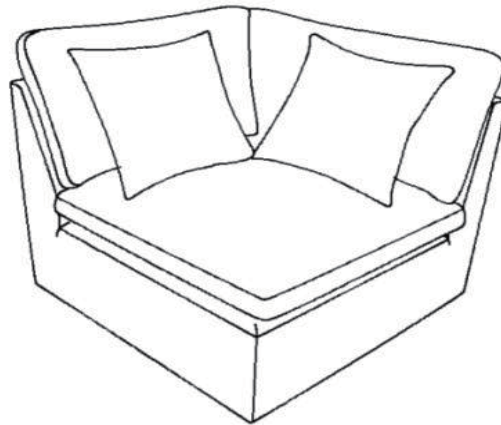

ASSEMBLY TIME

5 MINUTES

PARTS IDENTIFICATION

	PART NAME	FIGURE	QUANTITY
D	ARMLESS CHAIR BASE		1PC
E	LEG		4PCS
F	PILLOW		2PCS

ASSEMBLY INSTRUCTIONS
STEP 1

STEP 2

STEP 3

t