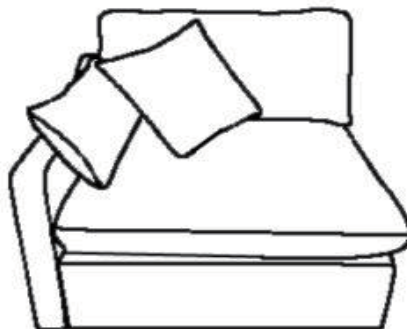

ASSEMBLY TIME

5 MINUTES

PARTS IDENTIFICATION

	PART NAME	FIGURE	QUANTITY
M	LAF CHAIR		1PC
O	LEG		4PCS
P	PILLOW		1PC
Q	ARM PILLOW		1PC

ASSEMBLY INSTRUCTIONS

STEP 1

STEP 2

STEP 3