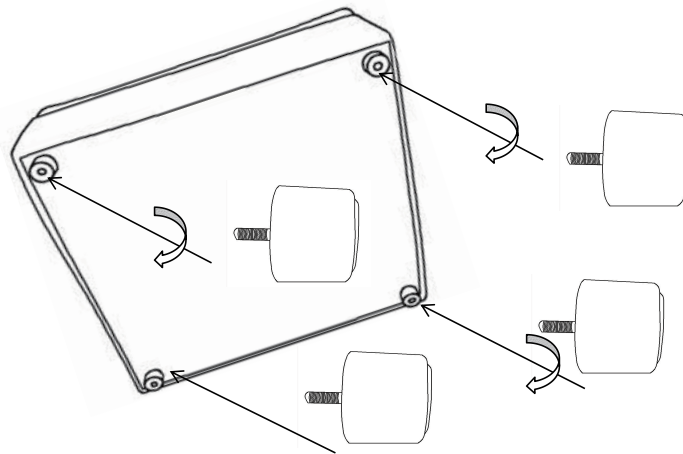

ASSEMBLY TIME

5 MINUTES

PARTS IDENTIFICATION

	PART NAME	FIGURE	QUANTITY
D	ARMLESS CHAIR BASE		1PC
E	LEG		4PCS
F	PILLOW		2PCS

ASSEMBLY INSTRUCTIONS
STEP 1

STEP 2

STEP 3

t