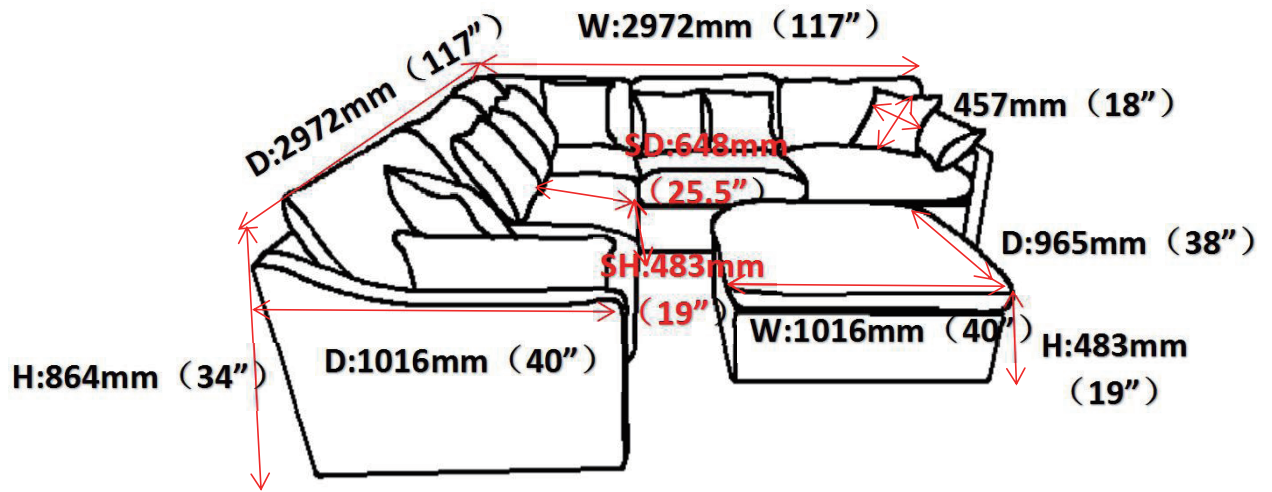

ASSEMBLY TIME

5 MINUTES

PARTS IDENTIFICATION

	PART NAME	FIGURE	QUANTITY
I	RAF ARMLESS CHAIR BASE		1PC
J	LEG		4PCS
K	PILLOW		1PC
L	ARM PILLOW		1PC

ASSEMBLY INSTRUCTIONS

STEP 1

STEP 2

STEP 3

ASSEMBLY INSTRUCTIONS
STEP 4

STEP 5

Note : Dimension tolerance $\pm 5\%$