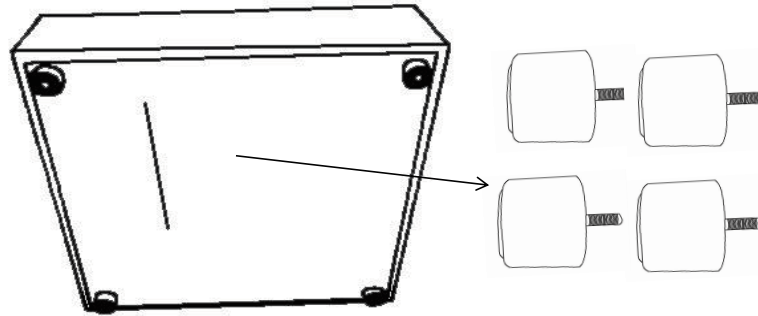

ASSEMBLY INSTRUCTIONS

Fine Furniture for every stage of life

ARMLESS CHAIR

ASSEMBLY INSTRUCTIONS

ASSEMBLY TIPS:

1. Remove hardware from box and sort by size.
2. Please check to see that all hardware and parts are present prior to start of assembly.
3. Please follow attached instructions in the same sequence as numbered to assure fast & easy assembly.

ASSEMBLY TIME

5 MINUTES

PARTS IDENTIFICATION

	PART NAME	FIGURE	QUANTITY
A	ARMLESS CHAIR BASE		1PC
B	LEG		4PCS
C	PILLOW		2PCS

ASSEMBLY INSTRUCTIONS
STEP 1

STEP 2

STEP 3

ASSEMBLY INSTRUCTIONS
STEP 4