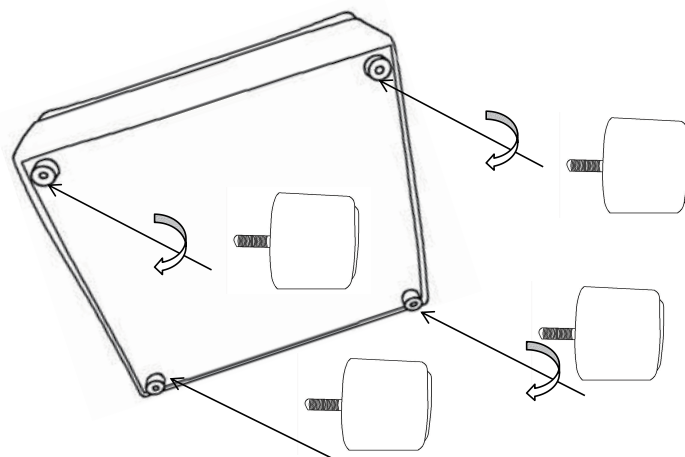

ASSEMBLY TIME

5 MINUTES

PARTS IDENTIFICATION

	PART NAME	FIGURE	QUANTITY
I	RAF ARMLESS CHAIR BASE		1PC
J	LEG		4PCS
K	PILLOW		1PC
L	ARM PILLOW		1PC

ASSEMBLY INSTRUCTIONS

STEP 1

STEP 2

STEP 3