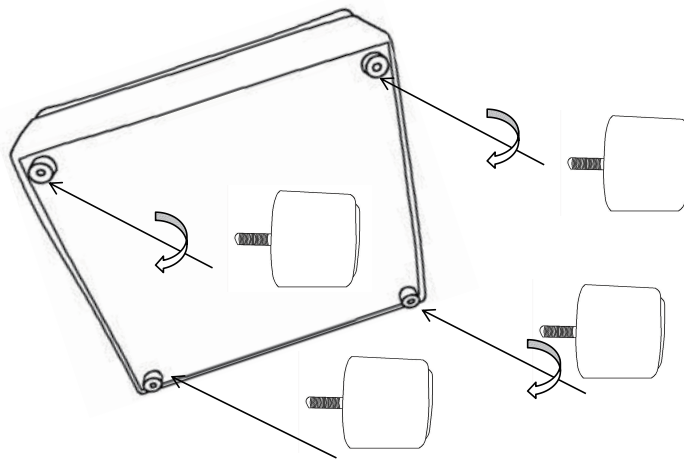

ASSEMBLY TIME

5 MINUTES

PARTS IDENTIFICATION

	PART NAME	FIGURE	QUANTITY
A	ARMLESS CHAIR BASE		1PC
B	LEG		4PCS
C	PILLOW		2PCS

ASSEMBLY INSTRUCTIONS
STEP 1

STEP 2

STEP 3

ASSEMBLY INSTRUCTIONS
STEP 4

STEP 5

Note : Dimension tolerance $\pm 5\%$

ASSEMBLY INSTRUCTIONS

CORNER

ASSEMBLY INSTRUCTIONS

ASSEMBLY TIPS:

1. Remove hardware from box and sort by size.
2. Please check to see that all hardware and parts are present prior to start of assembly.
3. Please follow attached instructions in the same sequence as numbered to assure fast & easy assembly.