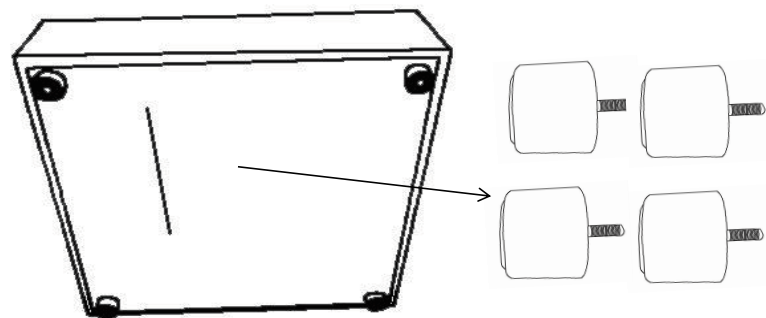

ASSEMBLY TIME

5 MINUTES

PARTS IDENTIFICATION

	PART NAME	FIGURE	QUANTITY
I	RAF ARMLESS CHAIR BASE		1PC
J	LEG		4PCS
K	PILLOW		1PC
L	ARM PILLOW		1PC

ASSEMBLY INSTRUCTIONS

STEP 1

STEP 2

STEP 3