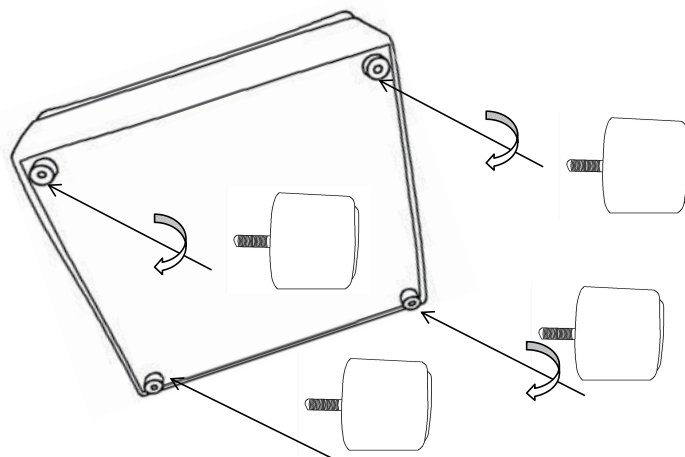

ASSEMBLY TIME

5 MINUTES

PARTS IDENTIFICATION

	PART NAME	FIGURE	QUANTITY
M	LAF CHAIR		1PC
O	LEG		4PCS
P	PILLOW		1PC
Q	ARM PILLOW		1PC

ASSEMBLY INSTRUCTIONS

STEP 1

STEP 2

STEP 3