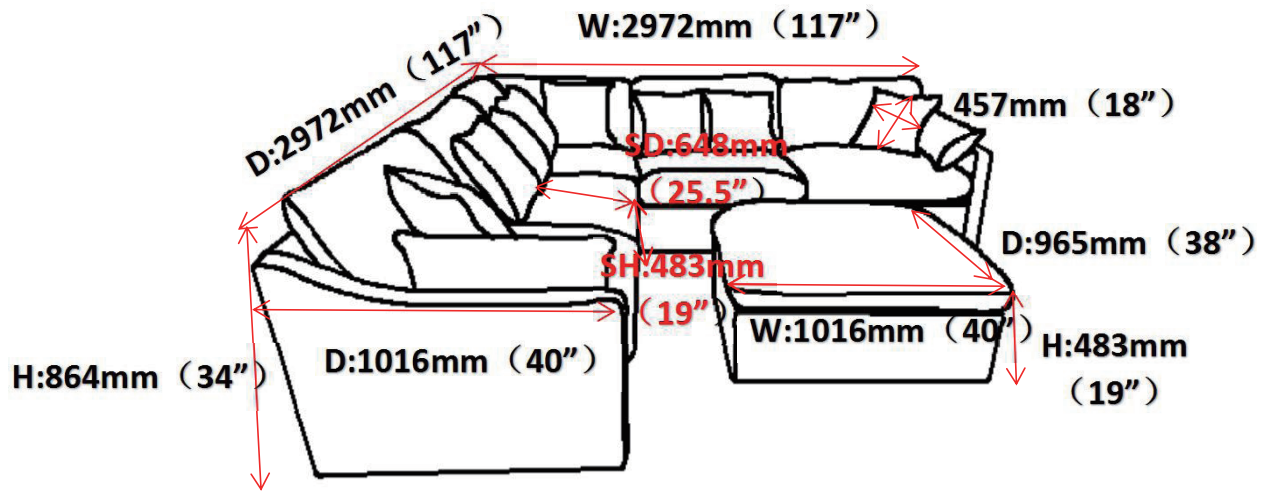

Note : Dimension tolerance $\pm 5\%$