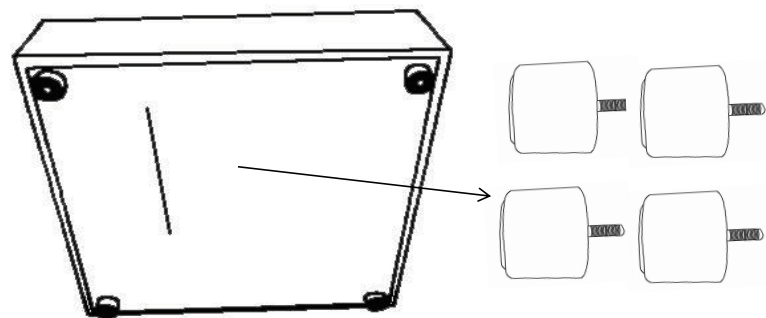

ASSEMBLY TIME

5 MINUTES

PARTS IDENTIFICATION

	PART NAME	FIGURE	QUANTITY
M	LAF CHAIR		1PC
O	LEG		4PCS
P	PILLOW		1PC
Q	ARM PILLOW		1PC

ASSEMBLY INSTRUCTIONS

STEP 1

STEP 2

STEP 3