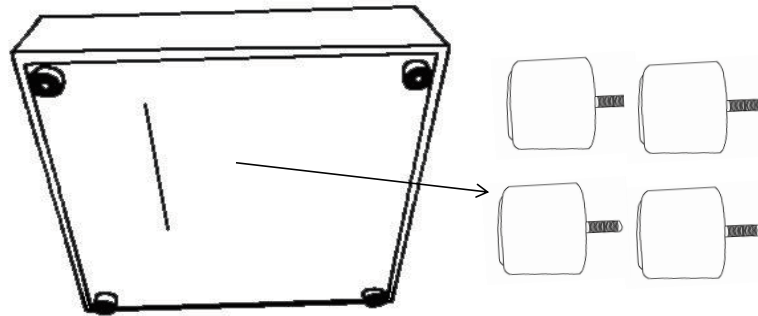

STEP 5

Note : Dimension tolerance $\pm 5\%$

ASSEMBLY INSTRUCTIONS

CORNER

ASSEMBLY INSTRUCTIONS

ASSEMBLY TIPS:

1. Remove hardware from box and sort by size.
2. Please check to see that all hardware and parts are present prior to start of assembly.
3. Please follow attached instructions in the same sequence as numbered to assure fast & easy assembly.

ASSEMBLY TIME

5 MINUTES

PARTS IDENTIFICATION

	PART NAME	FIGURE	QUANTITY
D	ARMLESS CHAIR BASE		1PC
E	LEG		4PCS
F	PILLOW		2PCS

ASSEMBLY INSTRUCTIONS
STEP 1

STEP 2

STEP 3

t