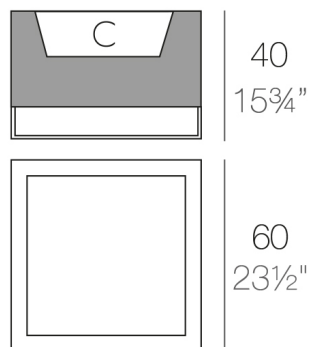

60 - 23 1/2"

VELA Land C = 30 L x 24 cm

VELA Land C = 8 gal x 24 cm

ACABADOS

BASIC

Ref. 54037A

Resina de polietileno acabado mate.

- HIELO
- BLANCO
- NEGRO
- BRONCE
- ACERO
- ANTRACITA
- ROJO
- PISTACHO
- NARANJA
- KAKI
- NAVY
- TAUPE
- PLUM
- ECRU