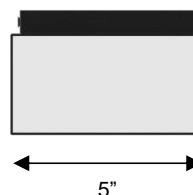

DANCE

Wall Sconce

DIMENSIONS

Height: 11 1/4"
 Width/Diameter: 5"
 Depth: 3"
 Minimum Height:
 Maximum Height:
 Canopy/Backplate: 6 1/2"x4 3/4"
 Product Weight: 3.5 lb

SPECIFICATIONS

Location Listed: Wet
 IP Rating: IP44
 Rated Life: 54000 Hours
 Standards: ETL, cETL, ADA
 Input: 120~277 VAC, 50/60Hz
 TRIAC Dimming: 100-10%
 Mounting: Wall Mount
 Color Temperature: Adjustable
 3000K/4000K/5000K
 CRI Rating: 80
 Material: Stainless steel
 Diffuser Material: Glass