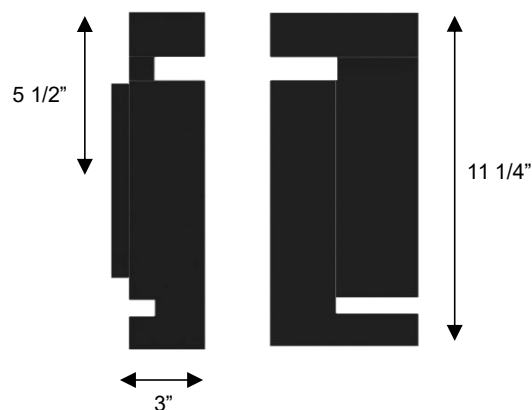

DANCE

Wall Sconce

DIMENSIONS

Height: 11 1/4"
 Width/Diameter: 5"
 Depth: 3"
 Minimum Height:
 Maximum Height:
 Canopy/Backplate: 6 1/2"x4 3/4"
 Product Weight: 3.5 lb

SPECIFICATIONS

Location Listed: Wet
 IP Rating: IP44
 Rated Life: 54000 Hours
 Standards: ETL, cETL, ADA
 Input: 120~277 VAC, 50/60Hz
 TRIAC Dimming: 100-10%
 Mounting: Wall Mount
 Color Temperature: Adjustable
 3000K/4000K/5000K
 CRI Rating: 80
 Material: Stainless steel
 Diffuser Material: Glass