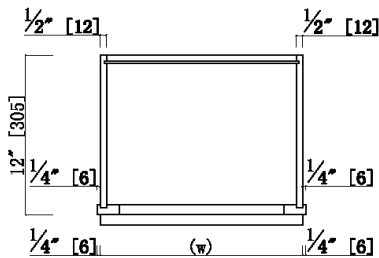

12"/15"/18"/21" x 12"x 24" One Door Wall Cabinet- Full Assembly

Specifications

- 3" Wide Shaker Door
- 3/4" Solid maple face frame, Fully overlay with 1/4" reveal
- MDF with wood veneer for door center for espresso finish
- 3/4" solid maple door frame for espresso finish
- 3/4" Premium HDF door for white finish
- Soft-closing hinge, 6 way adjustable
- 1/2" plywood with poplar veneer for side panels, bottom panels
- Metal Clips connectors, 1 adjustable shelf
- Full Assembly
- CARB P2 compliant

Dimensions

| | | |
|------------------|------------|--------------|
| W2124 | 21" | 20.5" |
| W1824 | 18" | 17.5" |
| W1524 | 15" | 14.5" |
| W1224 | 12" | 11.5" |
| Item Name | W | (w) |

Warranty & Compliances

Warranty Limited 1 year warranty
California 93120 Compliant

Order Codes & Finishes/Colors

Espresso Finish

- 12" x 12" x 24"
- 15" x 12" x 24"
- 18" x 12" x 24"
- 21" x 12" x 24"

White Finish

- 12" x 12" x 24"
- 15" x 12" x 24"
- 18" x 12" x 24"
- 21" x 12" x 24"