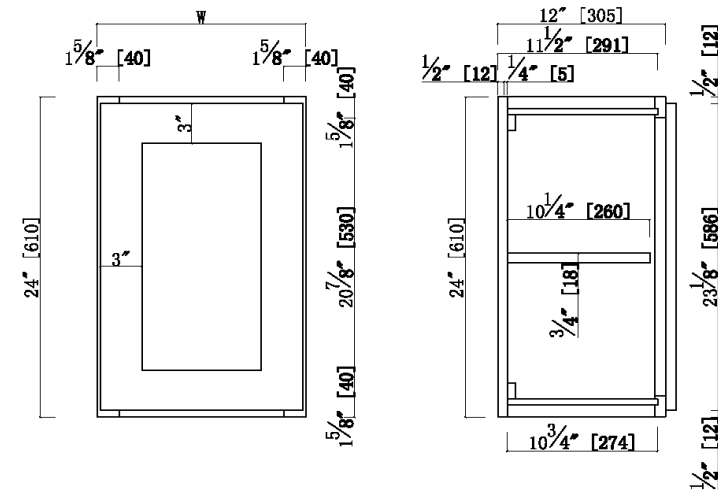

12"/15"/18"/21" x 12"x 24" One Door Wall Cabinet- Full Assembly

Specifications

- 3" Wide Shaker Door
- 3/4" Solid maple face frame, Fully overlay with 1/4" reveal
- MDF with wood veneer for door center for espresso finish
- 3/4" solid maple door frame for espresso finish
- 3/4" Premium HDF door for white finish
- Soft-closing hinge, 6 way adjustable
- 1/2" plywood with poplar veneer for side panels, bottom panels
- Metal Clips connectors, 1 adjustable shelf
- Full Assembly
- CARB P2 compliant

Dimensions

| | | |
|------------------|------------|--------------|
| W2124 | 21" | 20.5" |
| W1824 | 18" | 17.5" |
| W1524 | 15" | 14.5" |
| W1224 | 12" | 11.5" |
| Item Name | W | (w) |

Warranty & Compliances

Warranty Limited 1 year warranty
California 93120 Compliant

Order Codes & Finishes/Colors

Espresso Finish

- 12" x 12" x 24"
- 15" x 12" x 24"
- 18" x 12" x 24"
- 21" x 12" x 24"

White Finish

- 12" x 12" x 24"
- 15" x 12" x 24"
- 18" x 12" x 24"
- 21" x 12" x 24"