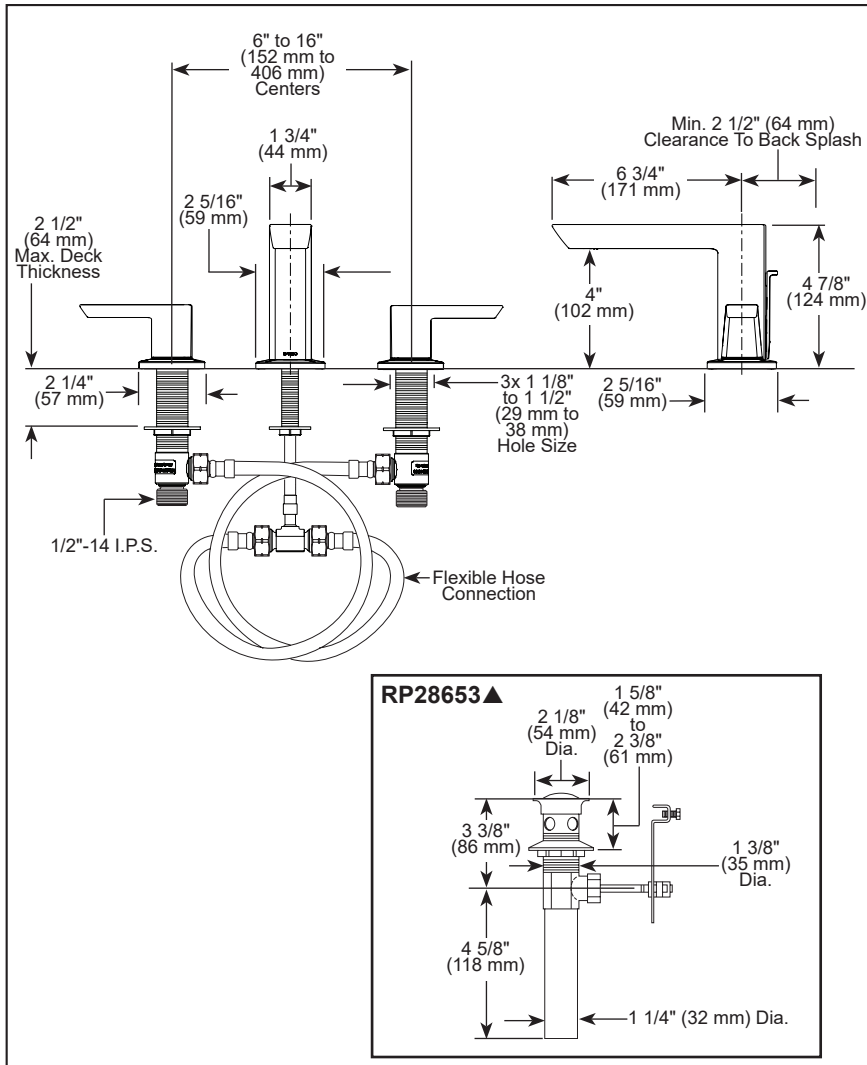

WARRANTY

- Parts and Finish - Lifetime limited warranty; or for commercial purchasers, 10 years for multi-family residential (apartments and condominiums) and 5 years for all other commercial uses, in each case from the date the product is received by the original purchaser or their authorized representative (installation contractor, etc.)
- Please go to www.brizo.com for the complete details of our limited warranty.