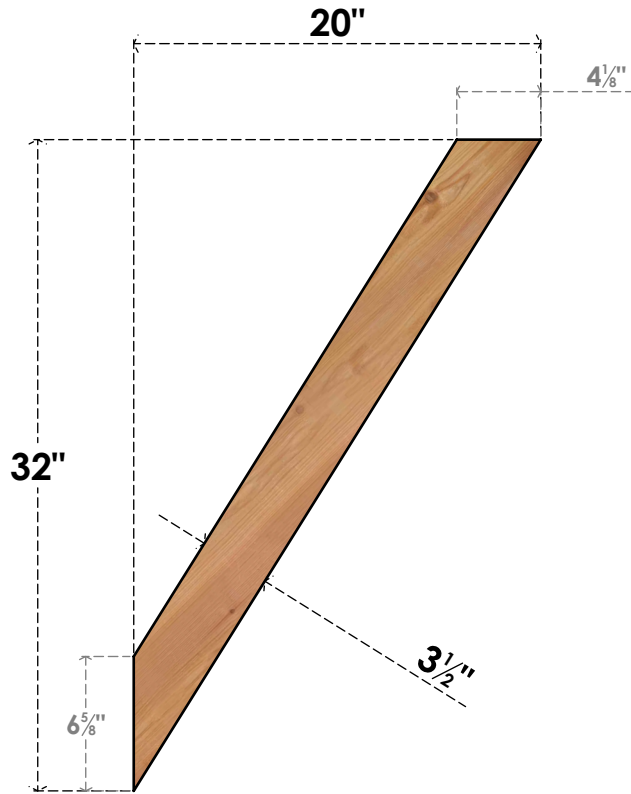

BRC04X20X32TRA00SWR

3 1/2"W X 20"D X 32"H TRADITIONAL SMOOTH BRACE, WESTERN RED CEDAR

SIDE

FRONT

EKENA MILLWORK
 2300 WEST MAIN ST.
 CLARKSVILLE, TX 75426
 TOLL FREE: 866-607-0453
 WWW.EKENAMILLWORK.COM

NOTES