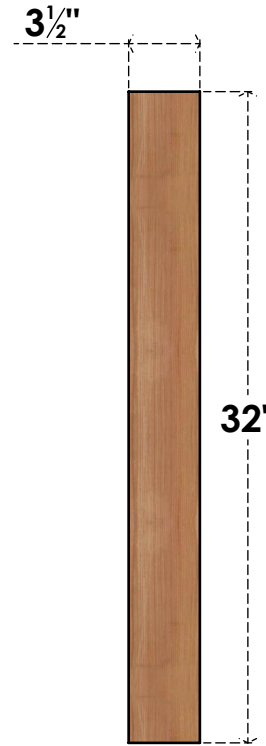

BRC04X20X32TRA00SWR

3 1/2"W X 20"D X 32"H TRADITIONAL SMOOTH BRACE, WESTERN RED CEDAR

SIDE

FRONT

EKENA MILLWORK
 2300 WEST MAIN ST.
 CLARKSVILLE, TX 75426
 TOLL FREE: 866-607-0453
 WWW.EKENAMILLWORK.COM

NOTES