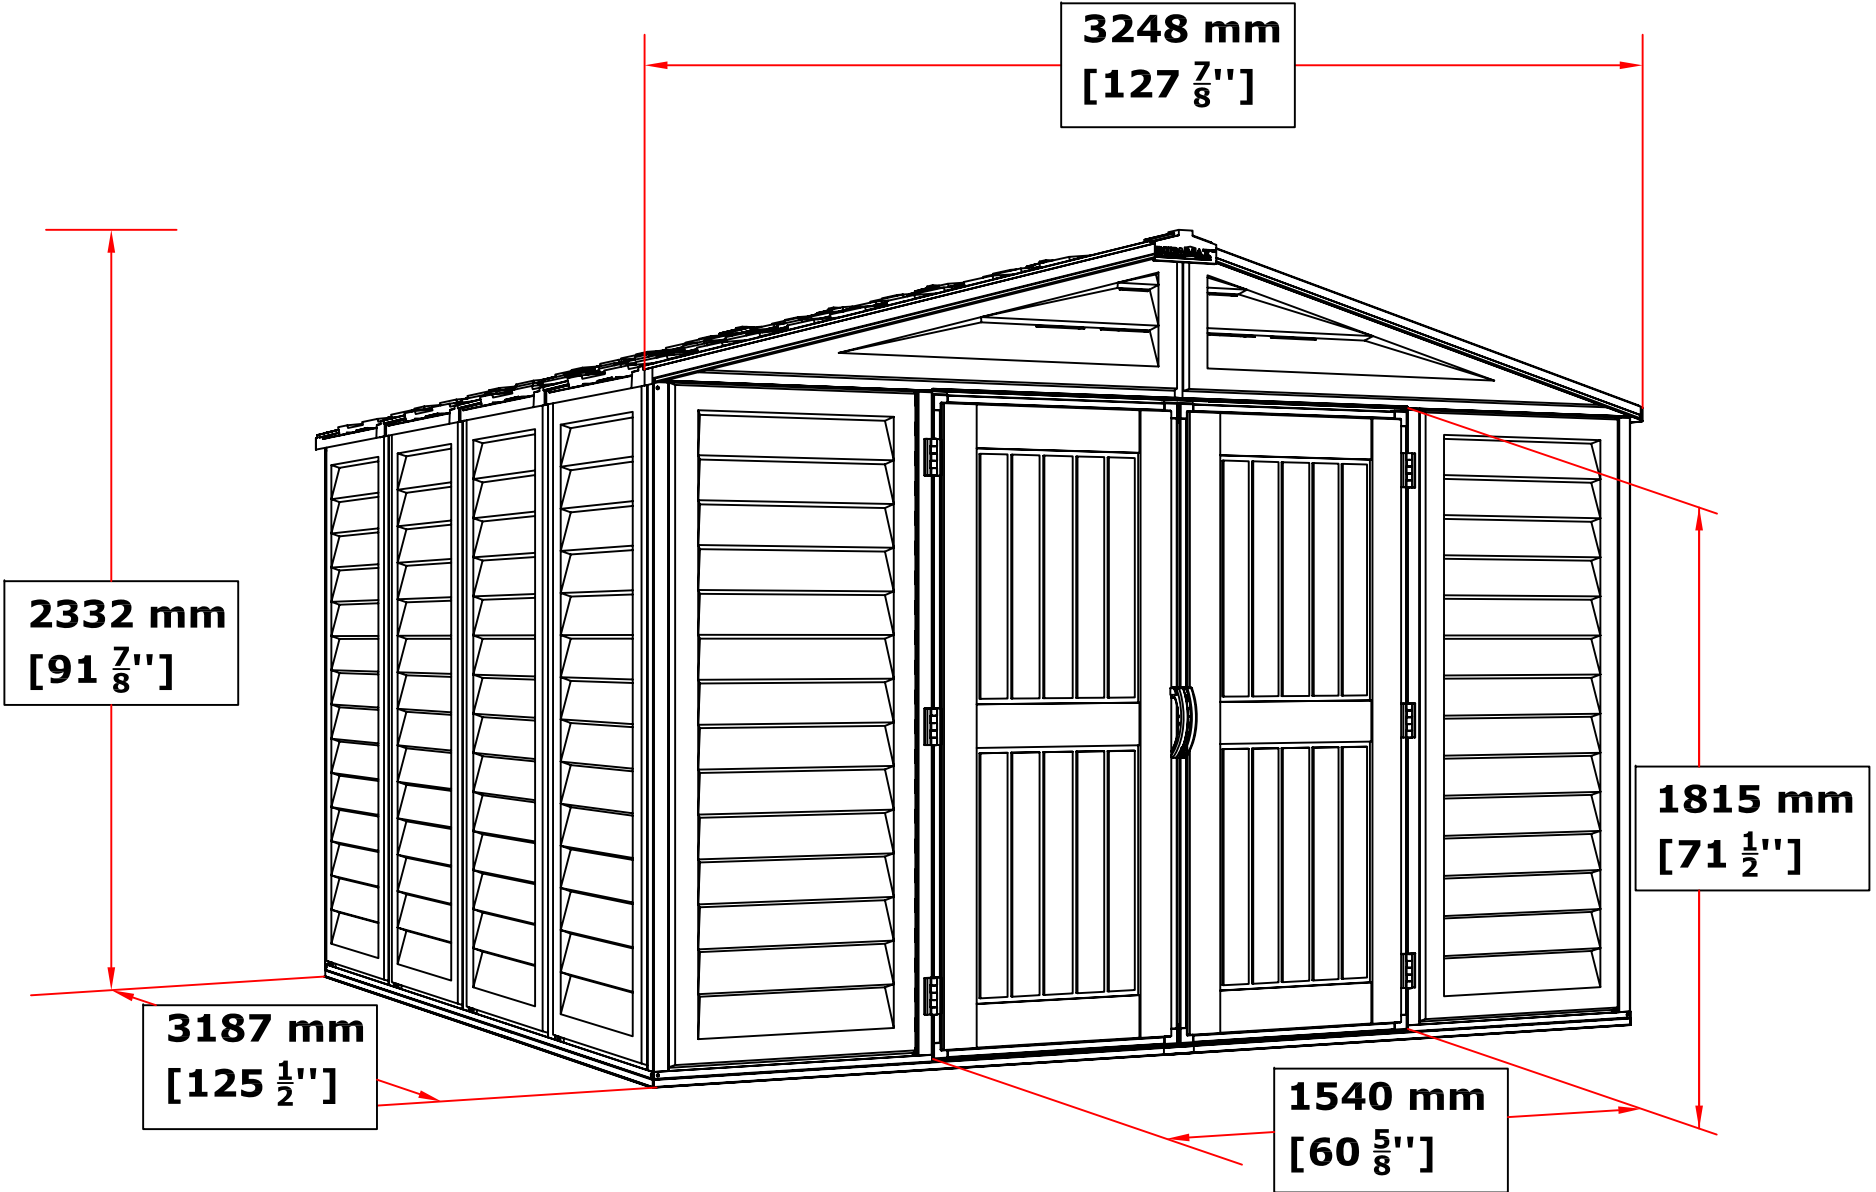

10.5' x 10.5' WoodBridge Plus

2332 mm
[91 7/8"]

3248 mm
[127 7/8"]

3187 mm
[125 1/2"]

1540 mm
[60 5/8"]

1815 mm
[71 1/2"]