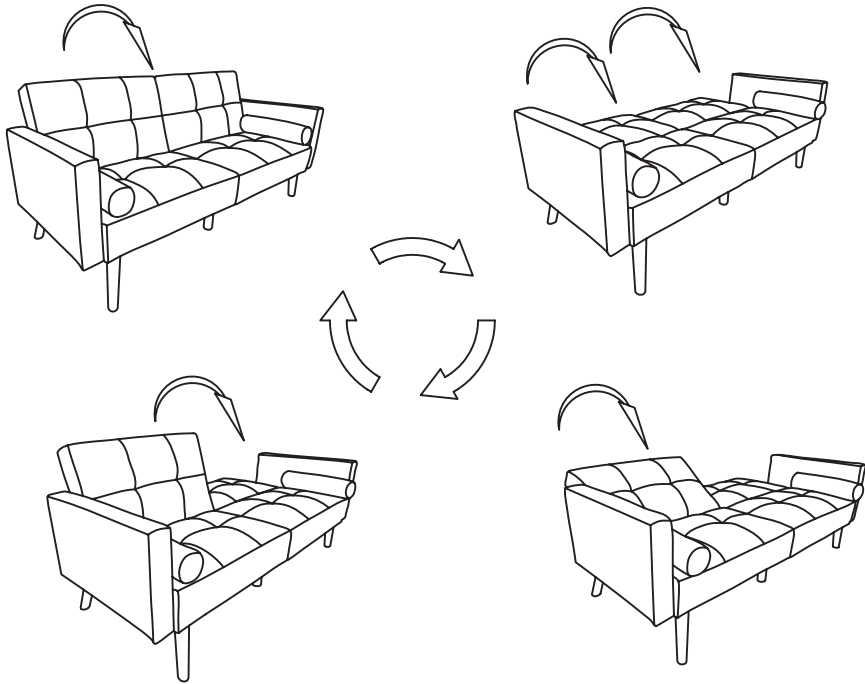

## PARTS

Avoid using sharp objects such as a knife to cut open packing as you may accidentally damage the upholstery.

A. Sofa Body  
1x

B. Left Arm  
1x

C. Right Arm  
1x

D. Two Piece Pillow Set  
1x

E. Center  
Support Leg  
2x

F. Leg  
4x

**4** Attach Leg (D) to Sofa Body (A) using Bolt (2) and Small Washer (9). Tighten using provided Allen Key (5).

- 5** Operate your convertible sofa by pushing the backrest forward, this will release the sofa to the bed position. Lift the backrest up to transition from bed position to either lounge or sofa position. This sofa has a split back which will allow you to operate either the left or right side independently.