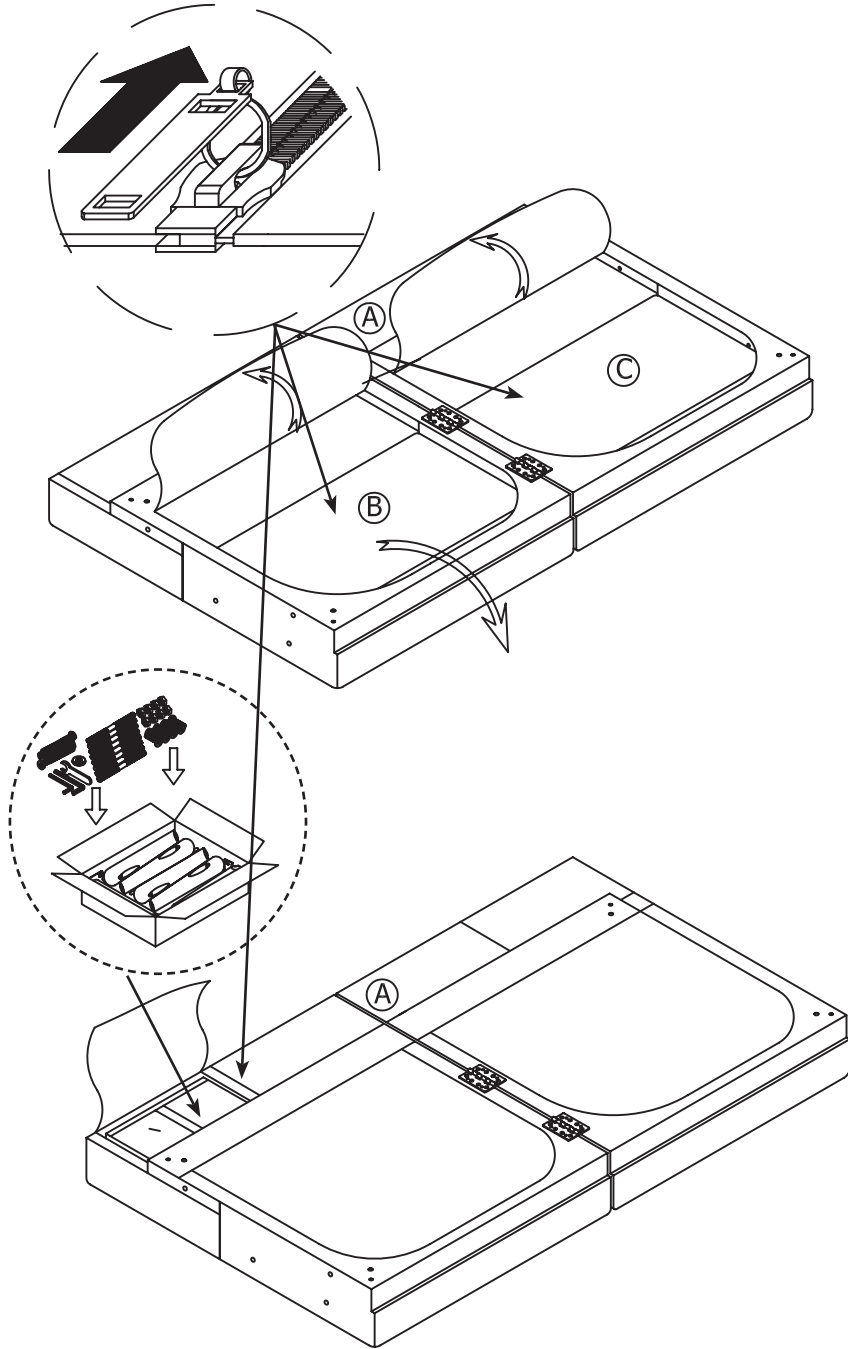

## ASSEMBLY INSTRUCTIONS

Do not fully tighten bolts until assembly is complete.

- 1** Flip Sofa Body (A) over.  
Pull out Hardware and Parts from the zippered compartment.

- 2** Attach Center Support Leg (E) to Sofa Body (A) using Bolt (3).  
Tighten using provided Allen Key (6).

**3** 3.1: Insert Threaded Stud (1) to Left Arm (B) and Right Arm (C), then hand tighten.

3.2: Attach Left Arm (B) and Right Arm (C) to Sofa Body (A) making sure the pre-threaded studs are visible on the inside cavity Large Washer (4) and Nut (7). Tighten using provided Wrench (8).

**HARDWARE**

Avoid using sharp objects such as a knife to cut open packing as you may accidentally damage the upholstery.

1. Threaded stud 8x90mm  
8x

2. Bolt 8x65mm  
4x

3. Bolt 1/4x1/2"  
8x

4. Large Washer  
8x

F. Leg  
4x

**4** Attach Leg (D) to Sofa Body (A) using Bolt (2) and Small Washer (9). Tighten using provided Allen Key (5).

- 5** Operate your convertible sofa by pushing the backrest forward, this will release the sofa to the bed position. Lift the backrest up to transition from bed position to either lounge or sofa position. This sofa has a split back which will allow you to operate either the left or right side independently.