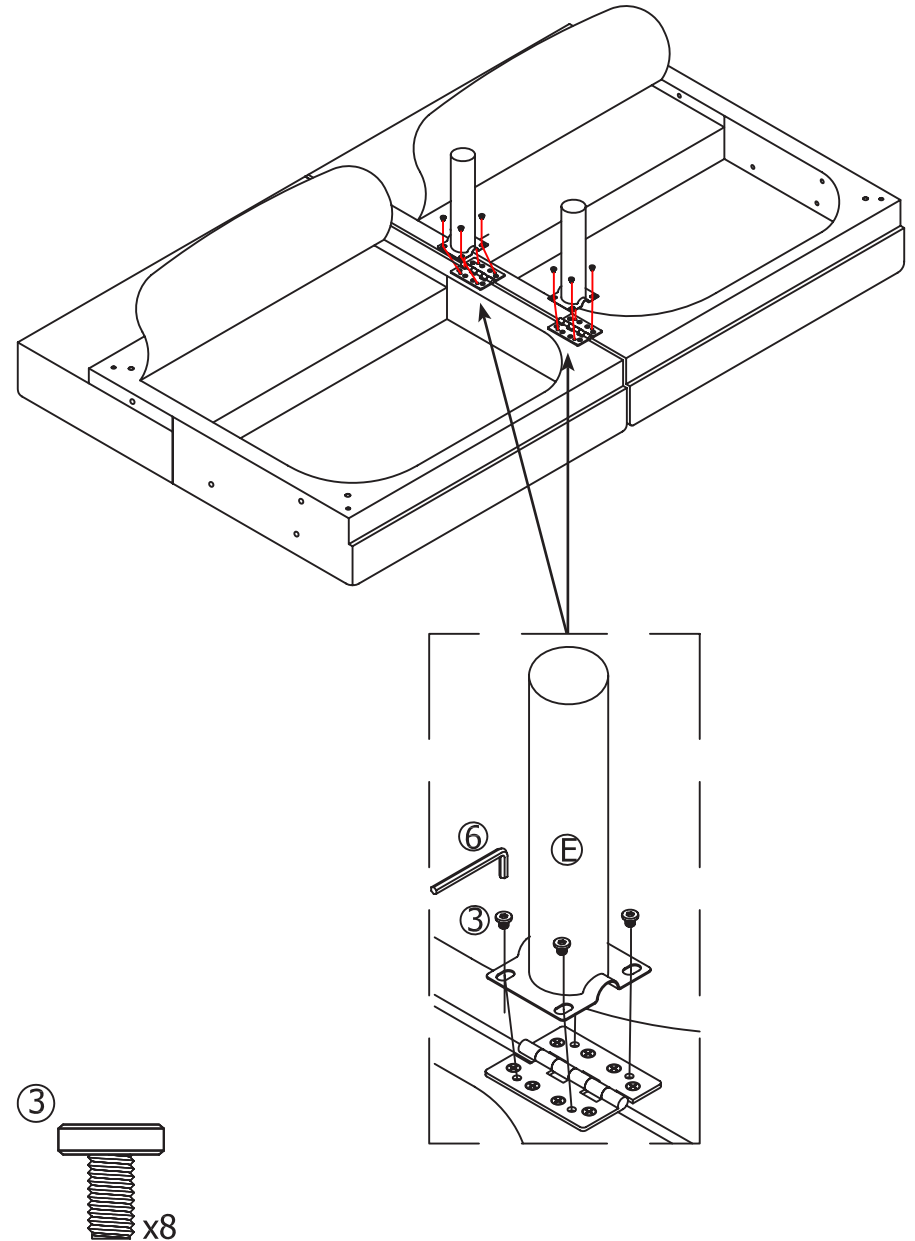

## ASSEMBLY INSTRUCTIONS

Do not fully tighten bolts until assembly is complete.

- 1** Flip Sofa Body (A) over.  
Pull out Hardware and Parts from the zippered compartment.

- 2** Attach Center Support Leg (E) to Sofa Body (A) using Bolt (3).  
Tighten using provided Allen Key (6).

**3** 3.1: Insert Threaded Stud (1) to Left Arm (B) and Right Arm (C), then hand tighten.

3.2: Attach Left Arm (B) and Right Arm (C) to Sofa Body (A) making sure the pre-threaded studs are visible on the inside cavity Large Washer (4) and Nut (7). Tighten using provided Wrench (8).

**HARDWARE**

Avoid using sharp objects such as a knife to cut open packing as you may accidentally damage the upholstery.

1. Threaded stud 8x90mm  
8x

2. Bolt 8x65mm  
4x

3. Bolt 1/4x1/2"  
8x

4. Large Washer  
8x

5. 5 mm Allen Key  
1x

6. 4 mm allen key  
1x

7. Nut  
8x

8. Wrench  
1x

9. Small Washer  
4x