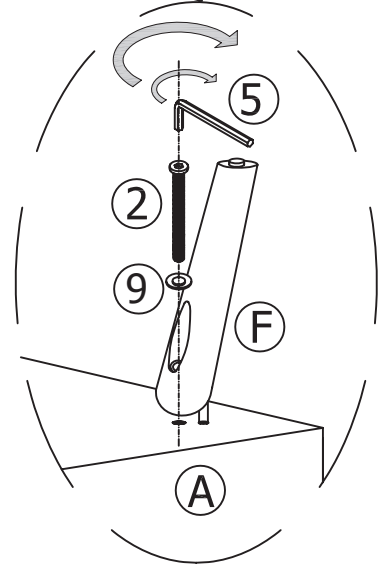

**3** 3.1: Insert Threaded Stud (1) to Left Arm (B) and Right Arm (C), then hand tighten.

3.2: Attach Left Arm (B) and Right Arm (C) to Sofa Body (A) making sure the pre-threaded studs are visible on the inside cavity Large Washer (4) and Nut (7). Tighten using provided Wrench (8).

5. 5 mm Allen Key  
1x

6. 4 mm allen key  
1x

7. Nut  
8x

8. Wrench  
1x

9. Small Washer  
4x

## PARTS

Avoid using sharp objects such as a knife to cut open packing as you may accidentally damage the upholstery.

A. Sofa Body  
1x

B. Left Arm  
1x

C. Right Arm  
1x

D. Two Piece Pillow Set  
1x

E. Center  
Support Leg  
2x

F. Leg  
4x

**4** Attach Leg (D) to Sofa Body (A) using Bolt (2) and Small Washer (9). Tighten using provided Allen Key (5).

- 5** Operate your convertible sofa by pushing the backrest forward, this will release the sofa to the bed position. Lift the backrest up to transition from bed position to either lounge or sofa position. This sofa has a split back which will allow you to operate either the left or right side independently.