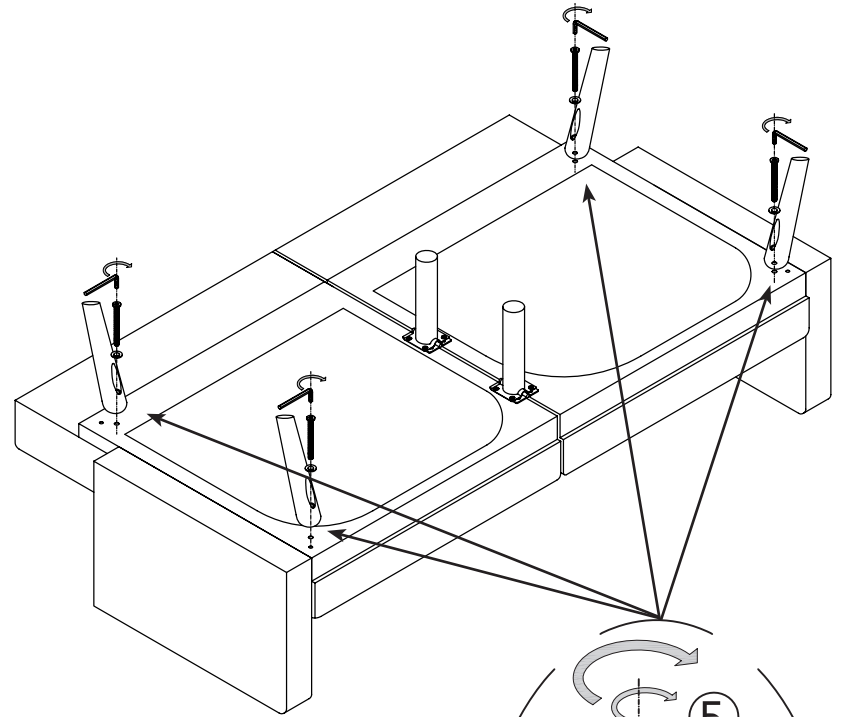

## PARTS

Avoid using sharp objects such as a knife to cut open packing as you may accidentally damage the upholstery.

A. Sofa Body  
1x

B. Left Arm  
1x

C. Right Arm  
1x

D. Two Piece Pillow Set  
1x

E. Center  
Support Leg  
2x

F. Leg  
4x

**4** Attach Leg (D) to Sofa Body (A) using Bolt (2) and Small Washer (9). Tighten using provided Allen Key (5).

- 5** Operate your convertible sofa by pushing the backrest forward, this will release the sofa to the bed position. Lift the backrest up to transition from bed position to either lounge or sofa position. This sofa has a split back which will allow you to operate either the left or right side independently.