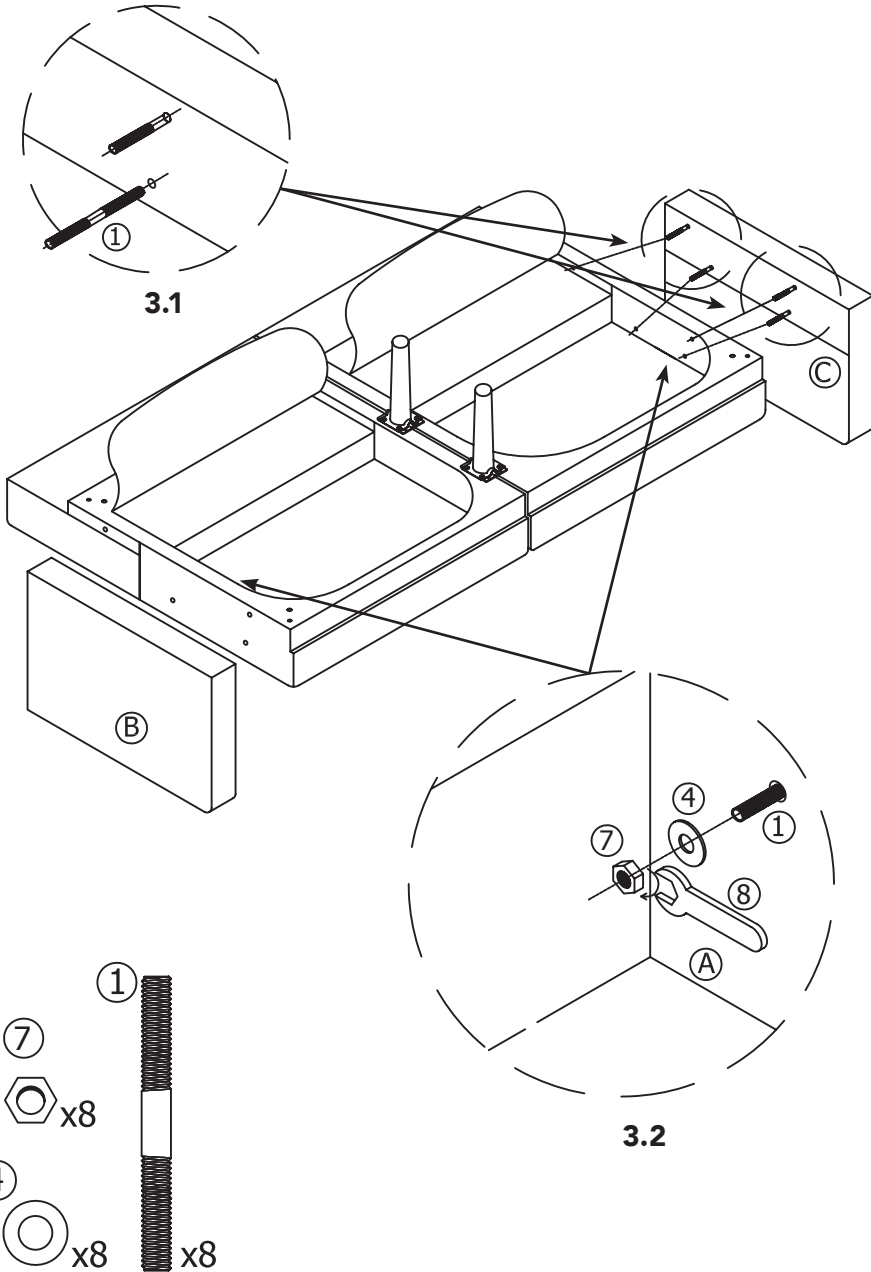

## ASSEMBLY INSTRUCTIONS

Do not fully tighten bolts until assembly is complete.

- 1** Flip Sofa Body (A) over.  
Pull out Hardware and Parts from the zippered compartment.

- 2** Attach Center Support Leg (E) to Sofa Body (A) using Bolt (3).  
Tighten using provided Allen Key (6).

**3** 3.1: Insert Threaded Stud (1) to Left Arm (B) and Right Arm (C), then hand tighten.

3.2: Attach Left Arm (B) and Right Arm (C) to Sofa Body (A) making sure the pre-threaded studs are visible on the inside cavity Large Washer (4) and Nut (7). Tighten using provided Wrench (8).

**HARDWARE**

Avoid using sharp objects such as a knife to cut open packing as you may accidentally damage the upholstery.

1. Threaded stud 8x90mm  
8x

2. Bolt 8x65mm  
4x

3. Bolt 1/4x1/2"  
8x

4. Large Washer  
8x

5. 5 mm Allen Key  
1x

6. 4 mm allen key  
1x

7. Nut  
8x

8. Wrench  
1x

9. Small Washer  
4x