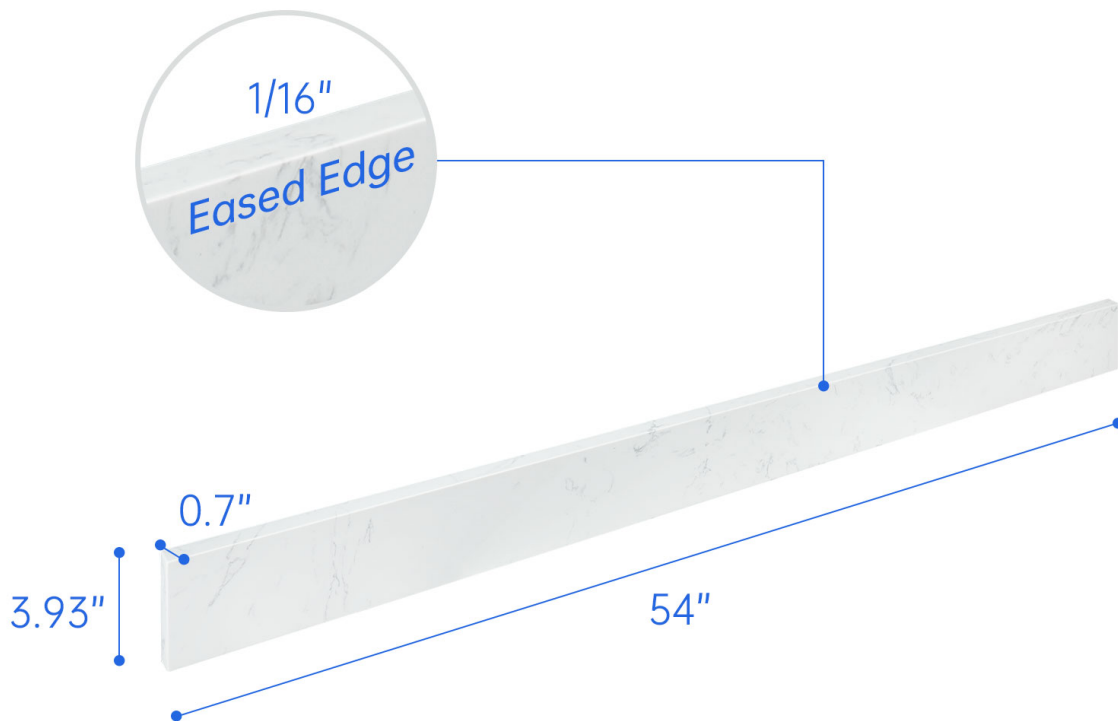

Replacement 54 Inch Backsplash in Carrara White

Universal Size For Vanity

Carrara White Engineered Stone Backsplash

Description

This backsplash guard is a perfect accessory to protect bathroom walls from water damage, designed to match standard sinks and countertops. It helps keep walls intact while adding a neat and attractive look to the bathroom sink area.