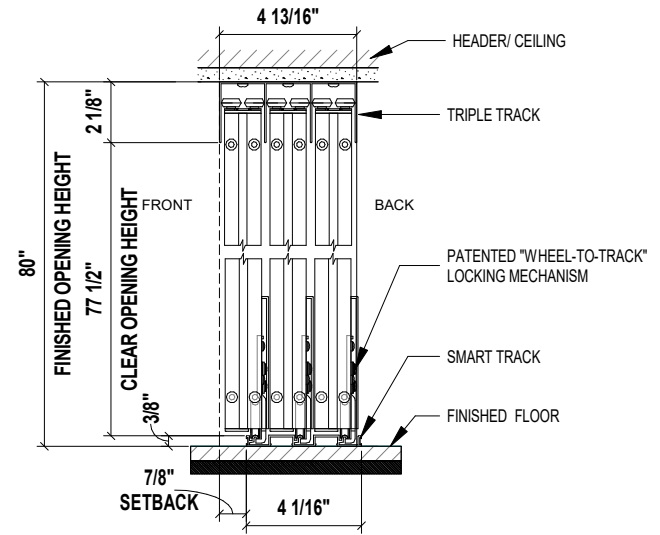

TOP VIEW

SIDE VIEW

FRONT VIEW

3D VIEW

Aluminum Frame
 FTS Frame Size: 1 1/2"

- Finish:**
- Black - SD1280FR3BK
 - Charcoal - SD1280FR3CH
 - Silver - SD1280FR3SL
 - Walnut - SD1280FR3WH
 - Wenge - SD1280FR3WN
 - White - SD1280FR3WT

Glass: Frosted

3 - PANEL FROSTED GLASS SLIDING CLOSET DOOR 120" X 80"