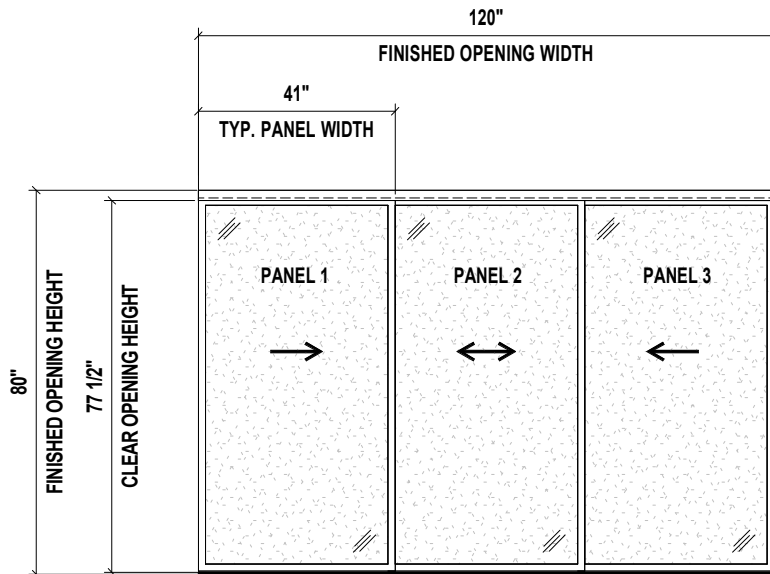

TOP VIEW

SIDE VIEW

FRONT VIEW

3D VIEW

Aluminum Frame
 FTS Frame Size: 1 1/2"

- Finish:**
- Black - SD1280FR3BK
 - Charcoal - SD1280FR3CH
 - Silver - SD1280FR3SL
 - Walnut - SD1280FR3WH
 - Wenge - SD1280FR3WN
 - White - SD1280FR3WT

Glass: Frosted

3 - PANEL FROSTED GLASS SLIDING CLOSET DOOR 120" X 80"