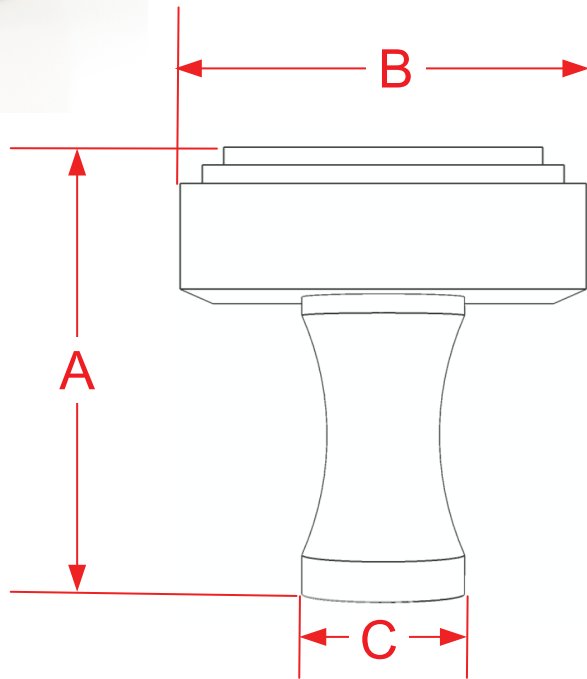

# 623, 624 & 625 Cabinet Knobs Series

Finishes for Life  
TARNISH-FREE GUARANTEED

Part #	A Projection	B Diameter	C Base Diameter
623	1.1875"	1.0000"	0.4375"
624	1.1875"	1.2500"	0.4375"
625	1.1875"	1.5000"	0.4375"
Custom Sizing Available			