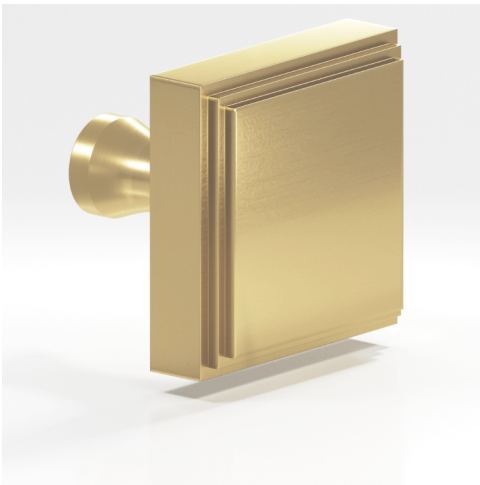

# 623, 624 & 625 Cabinet Knobs Series

Finishes for Life  
TARNISH-FREE GUARANTEED

Part #	A Projection	B Diameter	C Base Diameter
623	1.1875"	1.0000"	0.4375"
624	1.1875"	1.2500"	0.4375"
625	1.1875"	1.5000"	0.4375"
Custom Sizing Available			