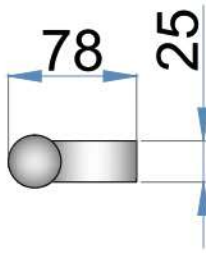

ROUND PULL HANDLE BLACK FINISH
MATERIAL: S.S. 304 GRADE

	A (Centre To Centre)	B (Total Length)
1	12"	18"
2	18"	24"
3	24"	36"
4	36"	48"
5	48"	60"
6	60"	72"
7	72"	84"

Hole size on Door: 12mm