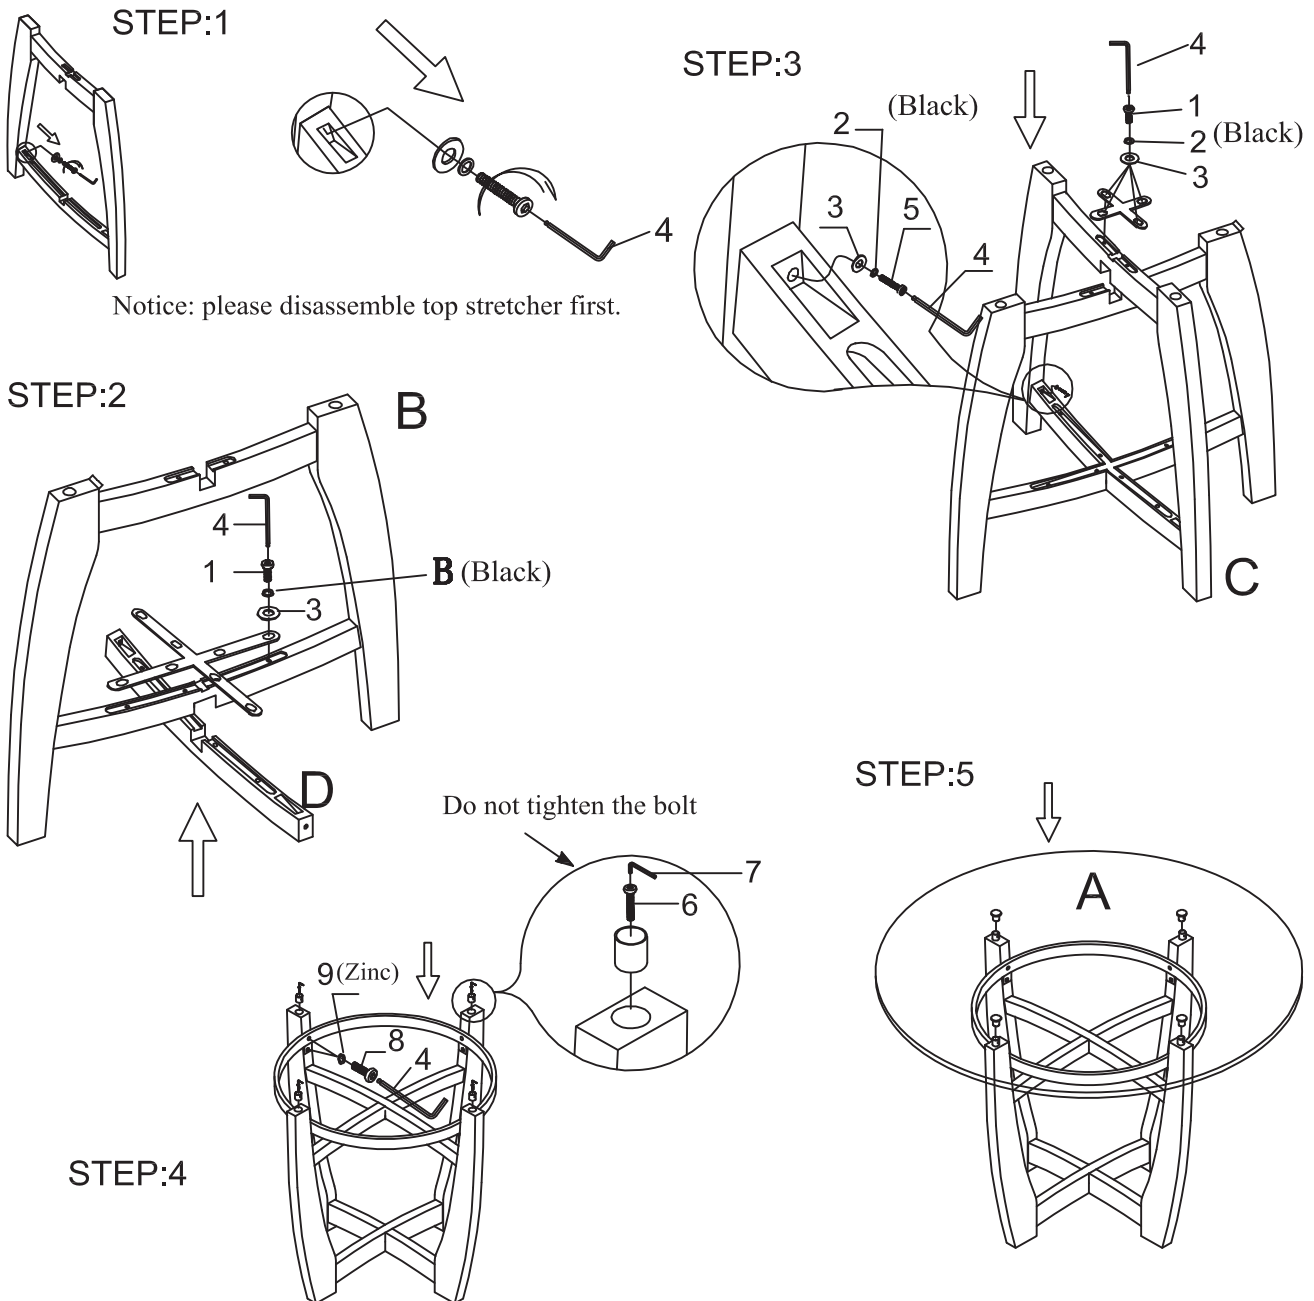

## Table Glass Top 48"/ Dining Table Base

Thank you for purchasing this quality product. Be sure to check all packing material carefully for small parts which may have come loose inside the carton during shipment. Identify and count all parts and compare with the part list below:  
Do not tighten screws & bolts until the entire item is completely assembled.

Parts List		
NO.	Description	Q'ty
A	Top Glass	1
B	Upper foot frame	1
C	Bottom frame	1
D	Crosspiece	1

Hardware List				Hardware List				
NO.	Description	Q'ty	NO.	Description	Q'ty	NO.	Description	Q'ty
1	 5/16" * 3/4" Bolt	12	6	 1/4" * 1" Bolt	4			
2	 5/16" Spring Washer	14	7	 1/4 Allen Wrench	1			
3	 1/4" * 16mm Flat Washer	14	8	 5/16" * 1" Bolt	8			
4	 5/16 Allen Wrench	1	9	 5/16" Spring Washer	8			
5	 5/16" * 2" Bolt	2						