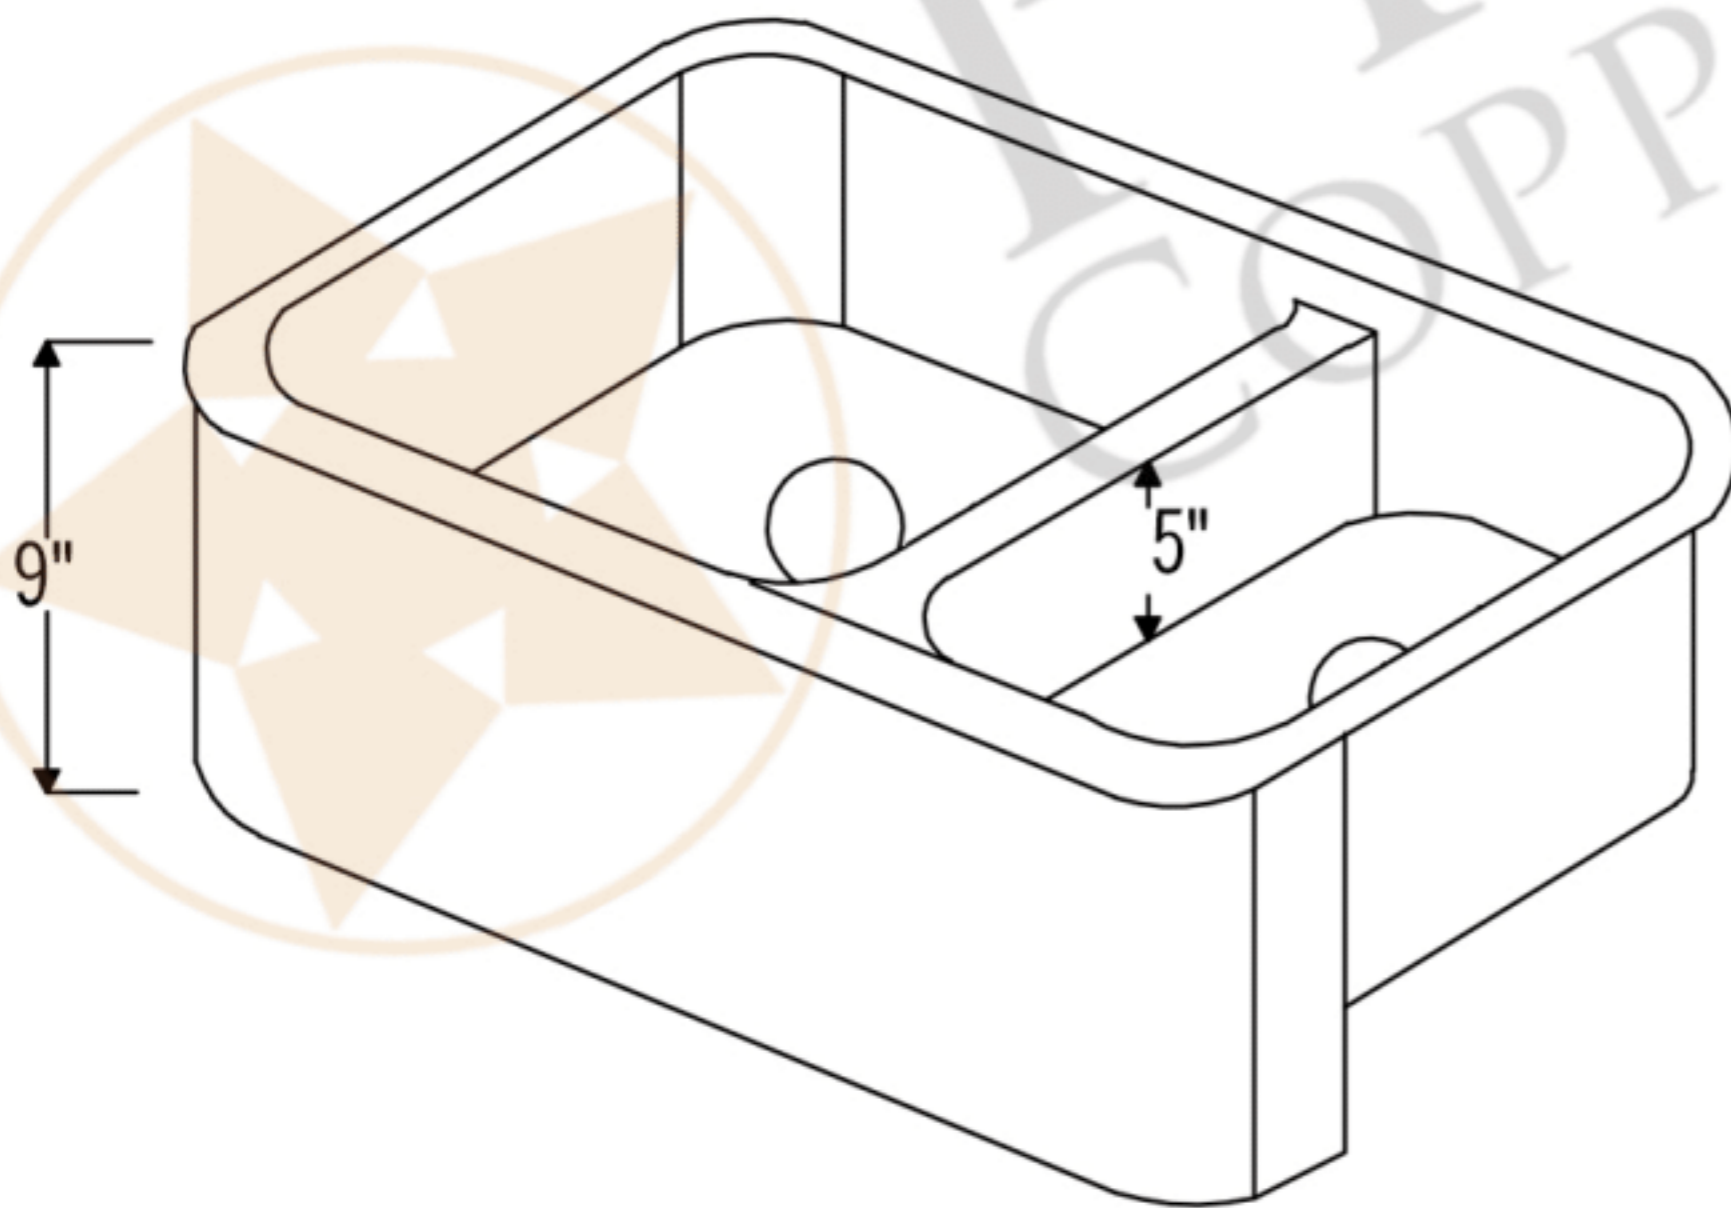

**PREMIER**  
COPPER PRODUCTS

**MODEL NUMBER: KA70DB33229-SD5**

CODE/STANDARD COMPLIANCE

\* IAPMO/cUPC LISTED

- \* Description: 33" Hammered Copper Kitchen Apron 70/30 Double Basin Sink with Short 5" Divider
- \* Outer Dimension: 33" x 22" x 9"
- \* Inner Dimension: Left: 21" x 19" x 9" | Right: 9" x 19" x 9"
- \* Divider Height: 5"
- \* Rim: Back, Left, Right - 1" / Apron Front - 2"
- \* Drain Opening: 3.5"
- \* Finish: Oil Rubbed Bronze | Living Copper

THIS PRODUCT IS HAND CRAFTED, SMALL VARIANCES IN COLOR AND SIZE MAY OCCUR.  
DO NOT MAKE ANY INSTALLATION CUTS UNTIL YOU RECEIVE YOUR ITEM(S).