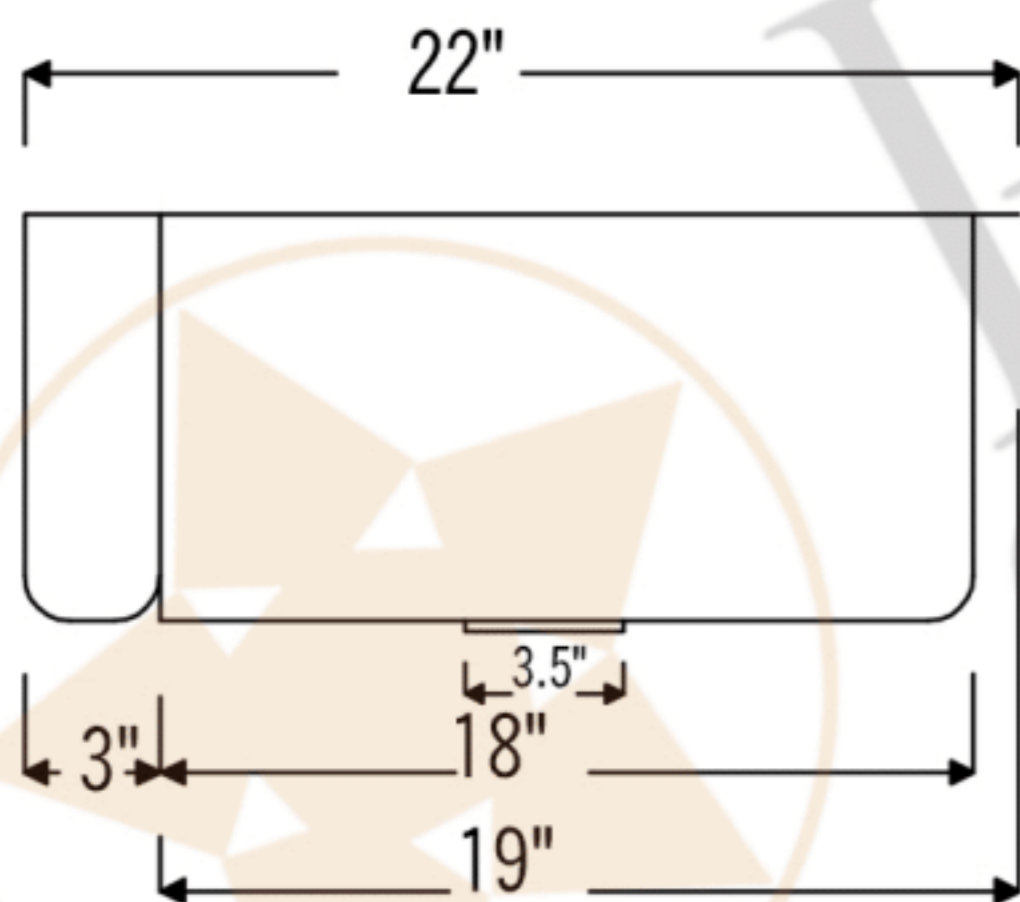

**PREMIER**  
COPPER PRODUCTS

**MODEL NUMBER: KA70DB33229-SD5**

CODE/STANDARD COMPLIANCE

\* IAPMO/cUPC LISTED

- \* Description: 33" Hammered Copper Kitchen Apron 70/30 Double Basin Sink with Short 5" Divider
- \* Outer Dimension: 33" x 22" x 9"
- \* Inner Dimension: Left: 21" x 19" x 9" | Right: 9" x 19" x 9"
- \* Divider Height: 5"
- \* Rim: Back, Left, Right - 1" / Apron Front - 2"
- \* Drain Opening: 3.5"
- \* Finish: Oil Rubbed Bronze | Living Copper

THIS PRODUCT IS HAND CRAFTED, SMALL VARIANCES IN COLOR AND SIZE MAY OCCUR.  
DO NOT MAKE ANY INSTALLATION CUTS UNTIL YOU RECEIVE YOUR ITEM(S).