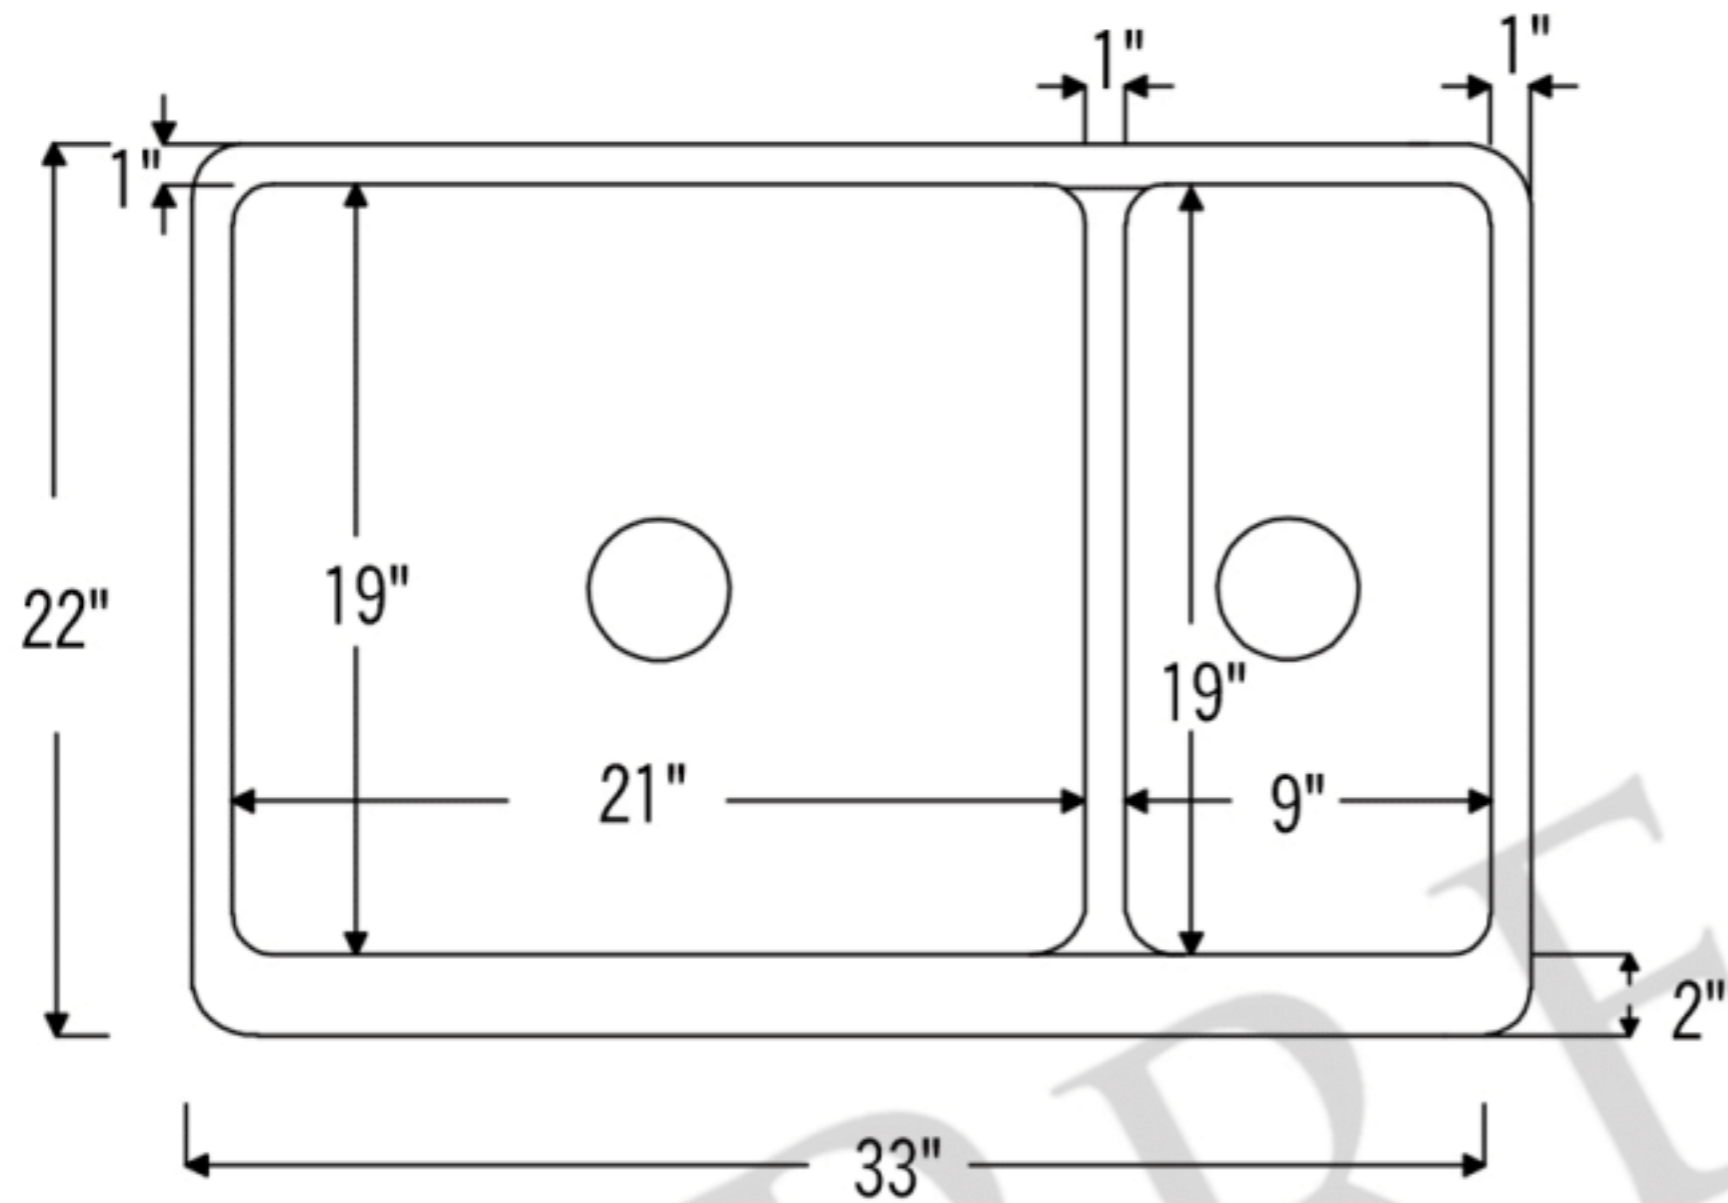

**PREMIER**  
COPPER PRODUCTS

**MODEL NUMBER: KA70DB33229-SD5**

CODE/STANDARD COMPLIANCE

\* IAPMO/cUPC LISTED

- \* Description: 33" Hammered Copper Kitchen Apron 70/30 Double Basin Sink with Short 5" Divider
- \* Outer Dimension: 33" x 22" x 9"
- \* Inner Dimension: Left: 21" x 19" x 9" | Right: 9" x 19" x 9"
- \* Divider Height: 5"
- \* Rim: Back, Left, Right - 1" / Apron Front - 2"
- \* Drain Opening: 3.5"
- \* Finish: Oil Rubbed Bronze | Living Copper

THIS PRODUCT IS HAND CRAFTED, SMALL VARIANCES IN COLOR AND SIZE MAY OCCUR.  
DO NOT MAKE ANY INSTALLATION CUTS UNTIL YOU RECEIVE YOUR ITEM(S).