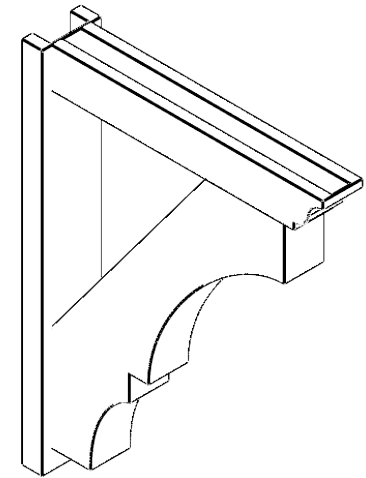

ITEM NUMBER: OUTUROC040X060X30000X38000X040X020X040BOA04RCPR

4"W TOP X 6"W BACK X 30"D X 38"H X 4"T TOP X 2"T BACK TIMBERTHANE ROUGH CEDAR BALBOA FAUX WOOD OPEN OUTLOOKER, TRADITIONAL TOP AND BLOCK BACK, 4"W CLOSED BRACE, PRIMED TAN

SIDE PROFILE

FRONT PROFILE

ISOMETRIC

EKENA MILLWORK
2300 WEST MAIN ST.
CLARKSVILLE, TX 75426
TOLL FREE: 866-607-0453
WWW.EKENAMILLWORK.COM

NOTES

1. INSTALLATION TO BE COMPLETED IN ACCORDANCE WITH MANUFACTURER'S SPECIFICATIONS.
2. DRAWING MAY NOT BE TO SCALE
3. THIS DRAWING IS INTENDED FOR DESIGN AND PLANNING PURPOSES ONLY.
4. ALL INFORMATION CONTAINED HEREIN WAS CURRENT AT THE TIME OF DEVELOPMENT BUT MUST BE REVIEWED AND APPROVED BY THE PRODUCT MANUFACTURER TO BE CONSIDERED ACCURATE.
5. TIMBERTHANE ARCHITECTURAL PRODUCTS ARE MADE FROM HIGH DENSITY URETHANE AND COME FACTORY PRIMED