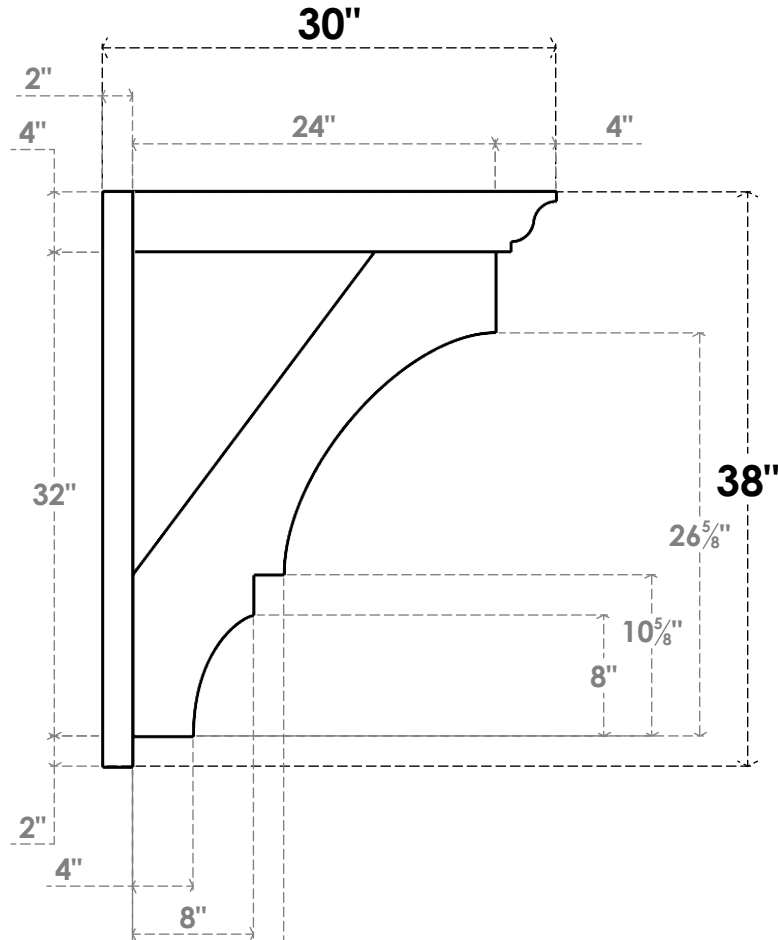

ITEM NUMBER: OUTUROC040X060X30000X38000X040X020X040BOA04RCPR

4"W TOP X 6"W BACK X 30"D X 38"H X 4"T TOP X 2"T BACK TIMBERTHANE ROUGH CEDAR BALBOA FAUX WOOD OPEN OUTLOOKER, TRADITIONAL TOP AND BLOCK BACK, 4"W CLOSED BRACE, PRIMED TAN

SIDE PROFILE

FRONT PROFILE

ISOMETRIC

EKENA MILLWORK
2300 WEST MAIN ST.
CLARKSVILLE, TX 75426
TOLL FREE: 866-607-0453
WWW.EKENAMILLWORK.COM

NOTES

1. INSTALLATION TO BE COMPLETED IN ACCORDANCE WITH MANUFACTURER'S SPECIFICATIONS.
2. DRAWING MAY NOT BE TO SCALE
3. THIS DRAWING IS INTENDED FOR DESIGN AND PLANNING PURPOSES ONLY.
4. ALL INFORMATION CONTAINED HEREIN WAS CURRENT AT THE TIME OF DEVELOPMENT BUT MUST BE REVIEWED AND APPROVED BY THE PRODUCT MANUFACTURER TO BE CONSIDERED ACCURATE.
5. TIMBERTHANE ARCHITECTURAL PRODUCTS ARE MADE FROM HIGH DENSITY URETHANE AND COME FACTORY PRIMED