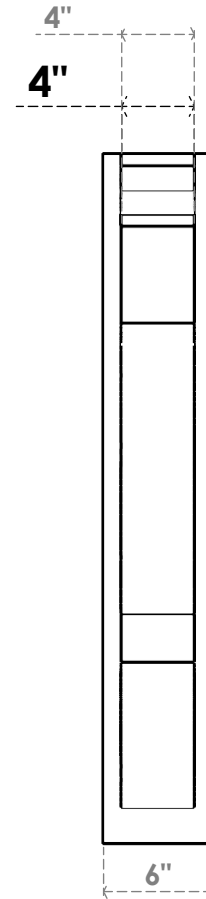

ITEM NUMBER: OUTUROC040X060X30000X38000X040X020X040BOA04RCPR

4"W TOP X 6"W BACK X 30"D X 38"H X 4"T TOP X 2"T BACK TIMBERTHANE ROUGH CEDAR BALBOA FAUX WOOD OPEN OUTLOOKER, TRADITIONAL TOP AND BLOCK BACK, 4"W CLOSED BRACE, PRIMED TAN

SIDE PROFILE

FRONT PROFILE

ISOMETRIC

EKENA MILLWORK
2300 WEST MAIN ST.
CLARKSVILLE, TX 75426
TOLL FREE: 866-607-0453
WWW.EKENAMILLWORK.COM

NOTES

1. INSTALLATION TO BE COMPLETED IN ACCORDANCE WITH MANUFACTURER'S SPECIFICATIONS.
2. DRAWING MAY NOT BE TO SCALE
3. THIS DRAWING IS INTENDED FOR DESIGN AND PLANNING PURPOSES ONLY.
4. ALL INFORMATION CONTAINED HEREIN WAS CURRENT AT THE TIME OF DEVELOPMENT BUT MUST BE REVIEWED AND APPROVED BY THE PRODUCT MANUFACTURER TO BE CONSIDERED ACCURATE.
5. TIMBERTHANE ARCHITECTURAL PRODUCTS ARE MADE FROM HIGH DENSITY URETHANE AND COME FACTORY PRIMED