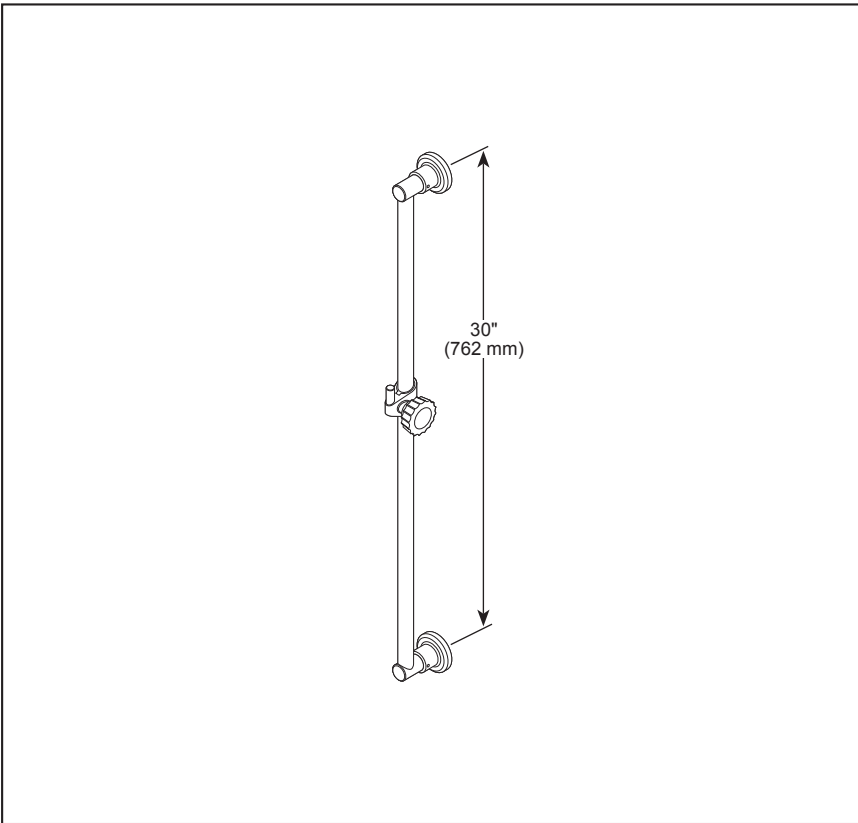

WARRANTY:

- Parts and Finish – Lifetime limited warranty; or for commercial purchasers, 10 years for multi-family residential (apartments and condominiums) and 5 years for all other commercial uses, in each case from the date the product is received by the original purchaser or their authorized representative (installation contractor, etc.).
- Please go to www.deltafaucet.com for the complete details of our limited warranty.