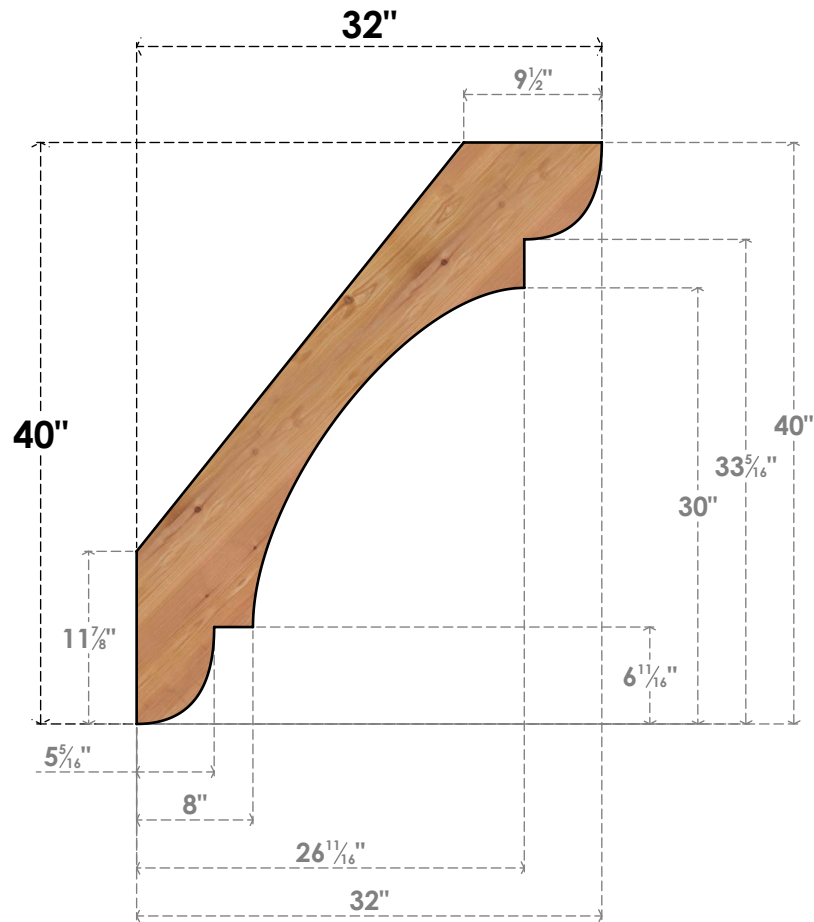

BRC06X32X40OLY00SWR

5 1/2"W X 32"D X 40"H OLYMPIC SMOOTH BRACE, WESTERN RED CEDAR

SIDE

FRONT

EKENA MILLWORK
 2300 WEST MAIN ST.
 CLARKSVILLE, TX 75426
 TOLL FREE: 866-607-0453
 WWW.EKENAMILLWORK.COM

NOTES

1. INSTALLATION TO BE COMPLETED IN ACCORDANCE WITH MANUFACTURER'S SPECIFICATIONS.
2. DRAWING MAY NOT BE TO SCALE
3. THIS DRAWING IS INTENDED FOR DESIGN AND PLANNING PURPOSES ONLY.
4. ALL INFORMATION CONTAINED HEREIN WAS CURRENT AT THE TIME OF DEVELOPMENT BUT MUST BE REVIEWED AND APPROVED BY THE PRODUCT MANUFACTURER TO BE CONSIDERED ACCURATE.
5. PRODUCTS ARE NOT KILN DRIED. THIS ITEM IS UNIQUE AND WILL CONTAIN THE NATURAL VARIATIONS THAT THE WOOD SPECIES OFFERS. THIS MAY RESULT IN VARIATIONS UP TO 1/4"