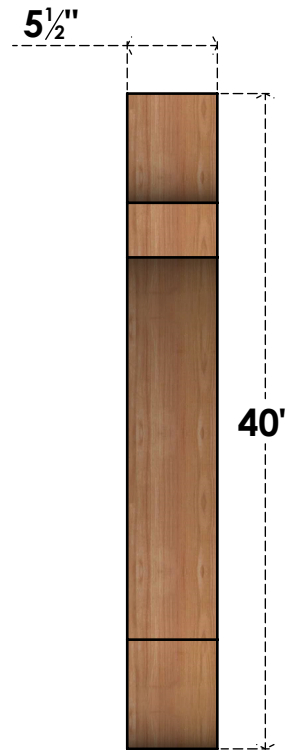

BRC06X32X40OLY00SWR

5 1/2"W X 32"D X 40"H OLYMPIC SMOOTH BRACE, WESTERN RED CEDAR

SIDE

FRONT

EKENA MILLWORK
 2300 WEST MAIN ST.
 CLARKSVILLE, TX 75426
 TOLL FREE: 866-607-0453
 WWW.EKENAMILLWORK.COM

NOTES

1. INSTALLATION TO BE COMPLETED IN ACCORDANCE WITH MANUFACTURER'S SPECIFICATIONS.
2. DRAWING MAY NOT BE TO SCALE
3. THIS DRAWING IS INTENDED FOR DESIGN AND PLANNING PURPOSES ONLY.
4. ALL INFORMATION CONTAINED HEREIN WAS CURRENT AT THE TIME OF DEVELOPMENT BUT MUST BE REVIEWED AND APPROVED BY THE PRODUCT MANUFACTURER TO BE CONSIDERED ACCURATE.
5. PRODUCTS ARE NOT KILN DRIED. THIS ITEM IS UNIQUE AND WILL CONTAIN THE NATURAL VARIATIONS THAT THE WOOD SPECIES OFFERS. THIS MAY RESULT IN VARIATIONS UP TO 1/4"