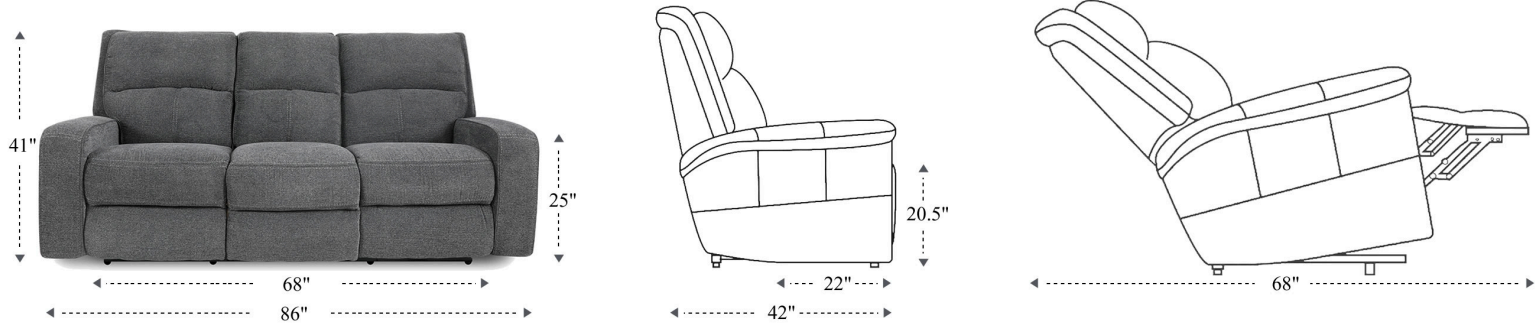

# MPOL# Power Reclining Sofa

Overall Dimensions	86" x 42" x 41"
Overall Width	86"
Overall Depth	42"
Overall Height	41"
Overall Weight	278 lbs.
Fully Reclined	68"
Distance from Wall	5"
Back of Seat to end of Chaise	41"
Leg Height (Distance from Foot Rest to Floor in Full Recline)	22.5"
Head Height (Distance from Headrest to Floor in Full Recline)	34"

Seat Width	68"
Seat Depth	22"
Seat Height	20.5"
Arm Width	8"
Arm Depth	24.5"
Arm Height	25"
Back Width	82.5"
Back Height	24"

# MPOL# Power Recliner

Overall Dimensions	40" x 42" x 41"
Overall Width	40"
Overall Depth	42"
Overall Height	41"
Overall Weight	127.3 lbs.
Fully Reclined	68"
Distance from Wall	5"
Back of Seat to end of Chaise	41"
Leg Height (Distance from Foot Rest to Floor in Full Recline)	22.5"
Head Height (Distance from Headrest to Floor in Full Recline)	34"

Seat Width	22"
Seat Depth	22"
Seat Height	20"
Arm Width	8"
Arm Depth	24.5"
Arm Height	25"
Back Width	36.5"
Back Height	24"