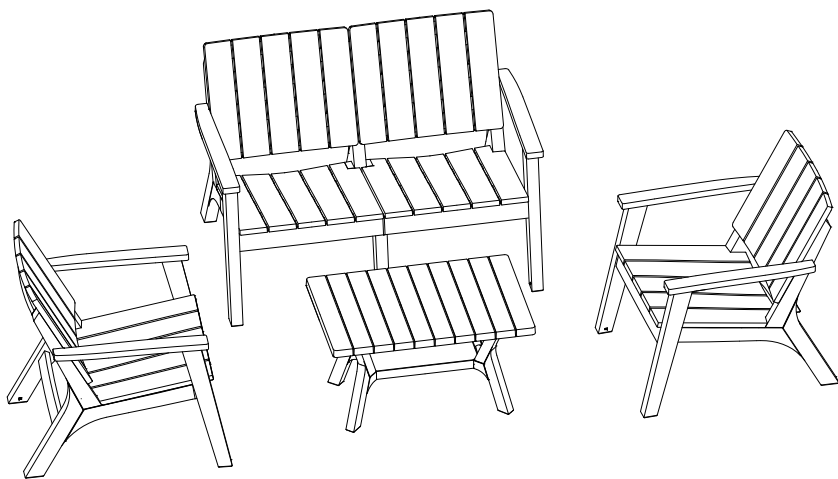

OUTDOOR WOODEN DESIGN SOFA SET

ASSEMBLE INSTRUCTIONS

IMPORTANT

Once installed, the product cannot be detached. Strictly follow each step in the installation manual.

- Gather and organize all required parts prior to assembly. If you have any problems or discover any missing parts, please contact customer service.
- Some parts may contain sharp edges. Wear protective gloves if necessary during assembly.