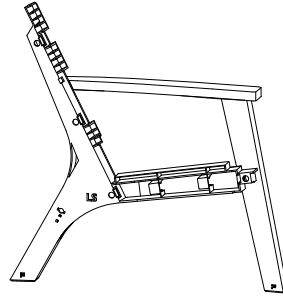

OUTDOOR WOODEN DESIGN SOFA SET

ASSEMBLE INSTRUCTIONS

IMPORTANT

Once installed, the product cannot be detached. Strictly follow each step in the installation manual.

- Gather and organize all required parts prior to assembly. If you have any problems or discover any missing parts, please contact customer service.
- Some parts may contain sharp edges. Wear protective gloves if necessary during assembly.

PARTS LIST

RS (X1)

LS (X1)

B (X1)

S (X1)

CF (X1)

CR (X1)

(X8)