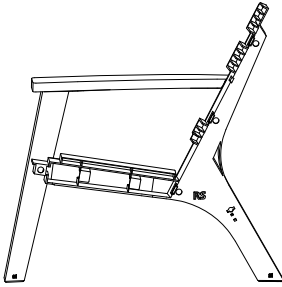

OUTDOOR WOODEN DESIGN SOFA SET

ASSEMBLE INSTRUCTIONS

IMPORTANT

Once installed, the product cannot be detached. Strictly follow each step in the installation manual.

- Gather and organize all required parts prior to assembly. If you have any problems or discover any missing parts, please contact customer service.
- Some parts may contain sharp edges. Wear protective gloves if necessary during assembly.

PARTS LIST

RS (X1)

LS (X1)

B (X1)

S (X1)

CF (X1)

CR (X1)

(X8)