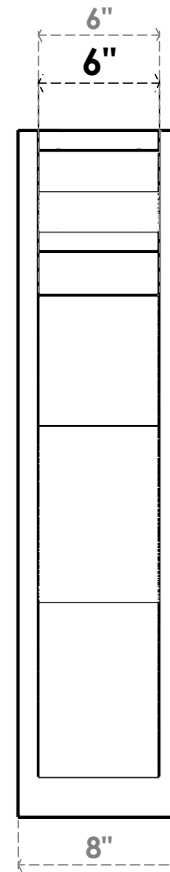

ITEM NUMBER: OUTUROC060X080X26000X34000X060X020X060FST04RCPR

6"W TOP X 8"W BACK X 26"D X 34"H X 6"T TOP X 2"T BACK TIMBERTHANE ROUGH CEDAR FUNSTON FAUX WOOD OPEN OUTLOOKER, TRADITIONAL TOP AND BLOCK BACK, 6"W CLOSED BRACE, PRIMED TAN

SIDE PROFILE

FRONT PROFILE

ISOMETRIC

GENERATED DATE : 07/06/2023

EKENA MILLWORK
2300 WEST MAIN ST.
CLARKSVILLE, TX 75426
TOLL FREE: 866-607-0453
WWW.EKENAMILLWORK.COM

NOTES

1. INSTALLATION TO BE COMPLETED IN ACCORDANCE WITH MANUFACTURER'S SPECIFICATIONS.
2. DRAWING MAY NOT BE TO SCALE
3. THIS DRAWING IS INTENDED FOR DESIGN AND PLANNING PURPOSES ONLY.
4. ALL INFORMATION CONTAINED HEREIN WAS CURRENT AT THE TIME OF DEVELOPMENT BUT MUST BE REVIEWED AND APPROVED BY THE PRODUCT MANUFACTURER TO BE CONSIDERED ACCURATE.
5. TIMBERTHANE ARCHITECTURAL PRODUCTS ARE MADE FROM HIGH DENSITY URETHANE AND COME FACTORY PRIMED