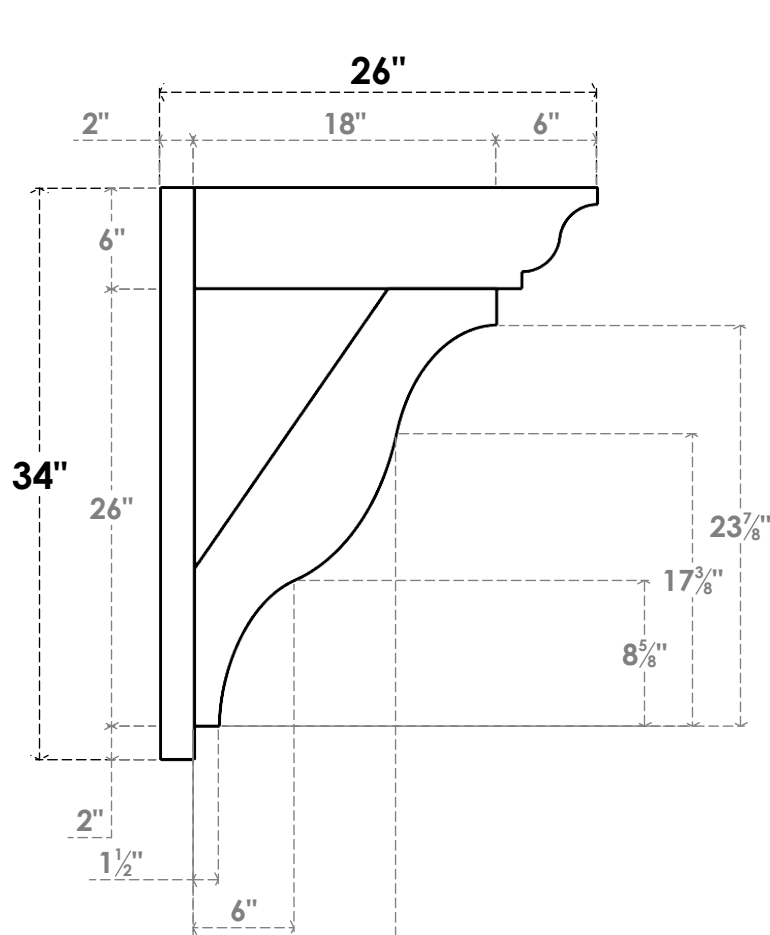

ITEM NUMBER: OUTUROC060X080X26000X34000X060X020X060FST04RCPR

6"W TOP X 8"W BACK X 26"D X 34"H X 6"T TOP X 2"T BACK TIMBERTHANE ROUGH CEDAR FUNSTON FAUX WOOD OPEN OUTLOOKER, TRADITIONAL TOP AND BLOCK BACK, 6"W CLOSED BRACE, PRIMED TAN

SIDE PROFILE

FRONT PROFILE

ISOMETRIC

GENERATED DATE : 07/06/2023

EKENA MILLWORK
2300 WEST MAIN ST.
CLARKSVILLE, TX 75426
TOLL FREE: 866-607-0453
WWW.EKENAMILLWORK.COM

NOTES

1. INSTALLATION TO BE COMPLETED IN ACCORDANCE WITH MANUFACTURER'S SPECIFICATIONS.
2. DRAWING MAY NOT BE TO SCALE
3. THIS DRAWING IS INTENDED FOR DESIGN AND PLANNING PURPOSES ONLY.
4. ALL INFORMATION CONTAINED HEREIN WAS CURRENT AT THE TIME OF DEVELOPMENT BUT MUST BE REVIEWED AND APPROVED BY THE PRODUCT MANUFACTURER TO BE CONSIDERED ACCURATE.
5. TIMBERTHANE ARCHITECTURAL PRODUCTS ARE MADE FROM HIGH DENSITY URETHANE AND COME FACTORY PRIMED