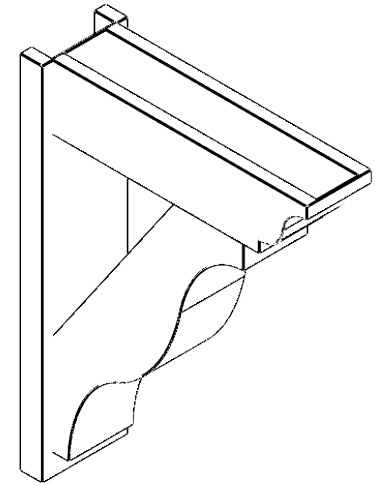

ITEM NUMBER: OUTUROC060X080X26000X34000X060X020X060FST04RCPR

6"W TOP X 8"W BACK X 26"D X 34"H X 6"T TOP X 2"T BACK TIMBERTHANE ROUGH CEDAR FUNSTON FAUX WOOD OPEN OUTLOOKER, TRADITIONAL TOP AND BLOCK BACK, 6"W CLOSED BRACE, PRIMED TAN

SIDE PROFILE

FRONT PROFILE

ISOMETRIC

GENERATED DATE : 07/06/2023

EKENA MILLWORK
2300 WEST MAIN ST.
CLARKSVILLE, TX 75426
TOLL FREE: 866-607-0453
WWW.EKENAMILLWORK.COM

NOTES

1. INSTALLATION TO BE COMPLETED IN ACCORDANCE WITH MANUFACTURER'S SPECIFICATIONS.
2. DRAWING MAY NOT BE TO SCALE
3. THIS DRAWING IS INTENDED FOR DESIGN AND PLANNING PURPOSES ONLY.
4. ALL INFORMATION CONTAINED HEREIN WAS CURRENT AT THE TIME OF DEVELOPMENT BUT MUST BE REVIEWED AND APPROVED BY THE PRODUCT MANUFACTURER TO BE CONSIDERED ACCURATE.
5. TIMBERTHANE ARCHITECTURAL PRODUCTS ARE MADE FROM HIGH DENSITY URETHANE AND COME FACTORY PRIMED