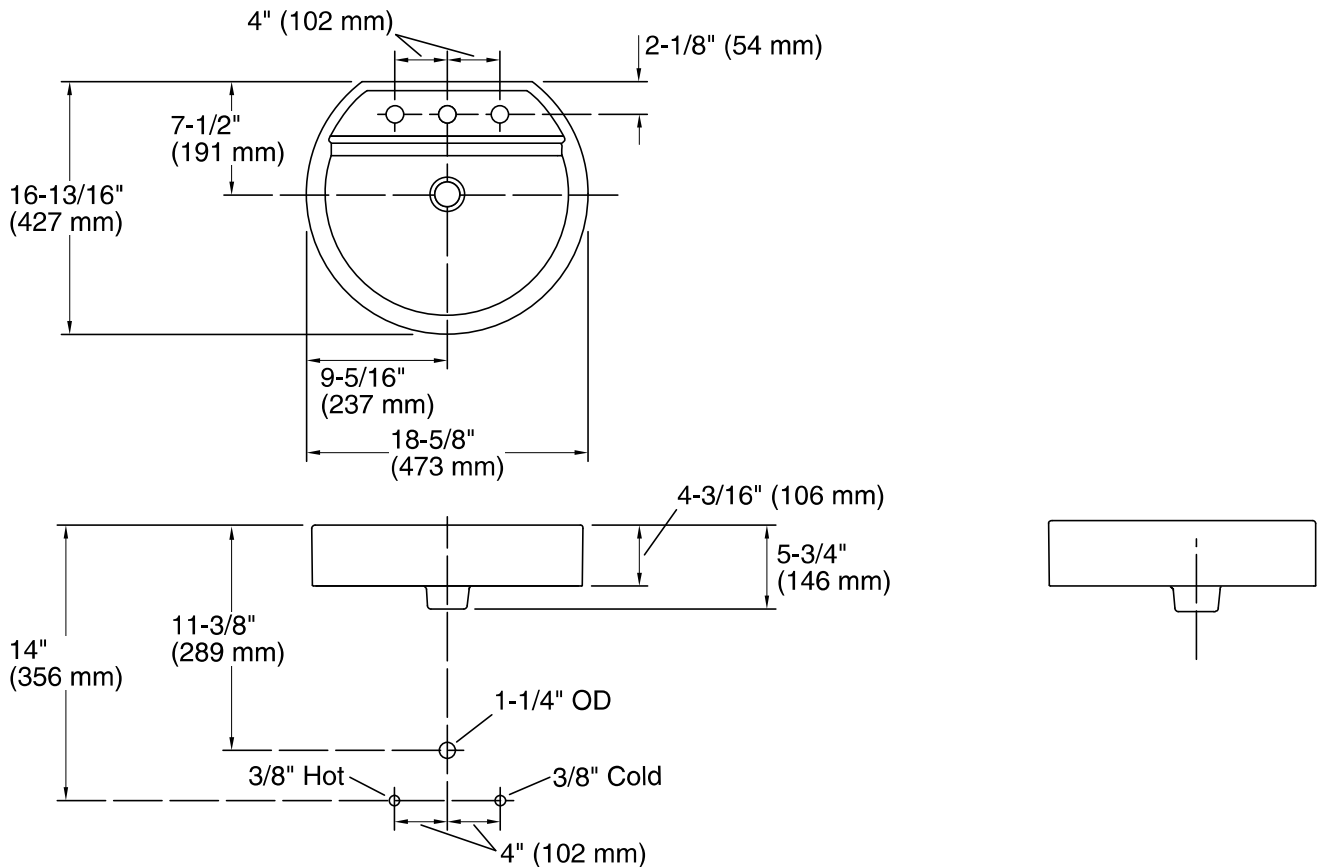

Chord® Wading Pool®

Vessel bathroom sink

K-2331-8

Features

- 8" (203 mm) widespread faucet holes.
- Unique shallow basin.

Material

- Vitreous china.

Installation

Technical Information

All product dimensions are nominal.

Bowl configuration:	Single
Installation:	Vessel
Bowl area:	Length: 17-9/16" (446 mm) Width: 12-3/16" (310 mm) Water depth: 3-3/4" (95 mm)
Number of deck holes:	3
Faucet hole spacing:	8" (203 mm)
Drain hole:	1-3/4" (44 mm)
Template:	1020953-7, required, included