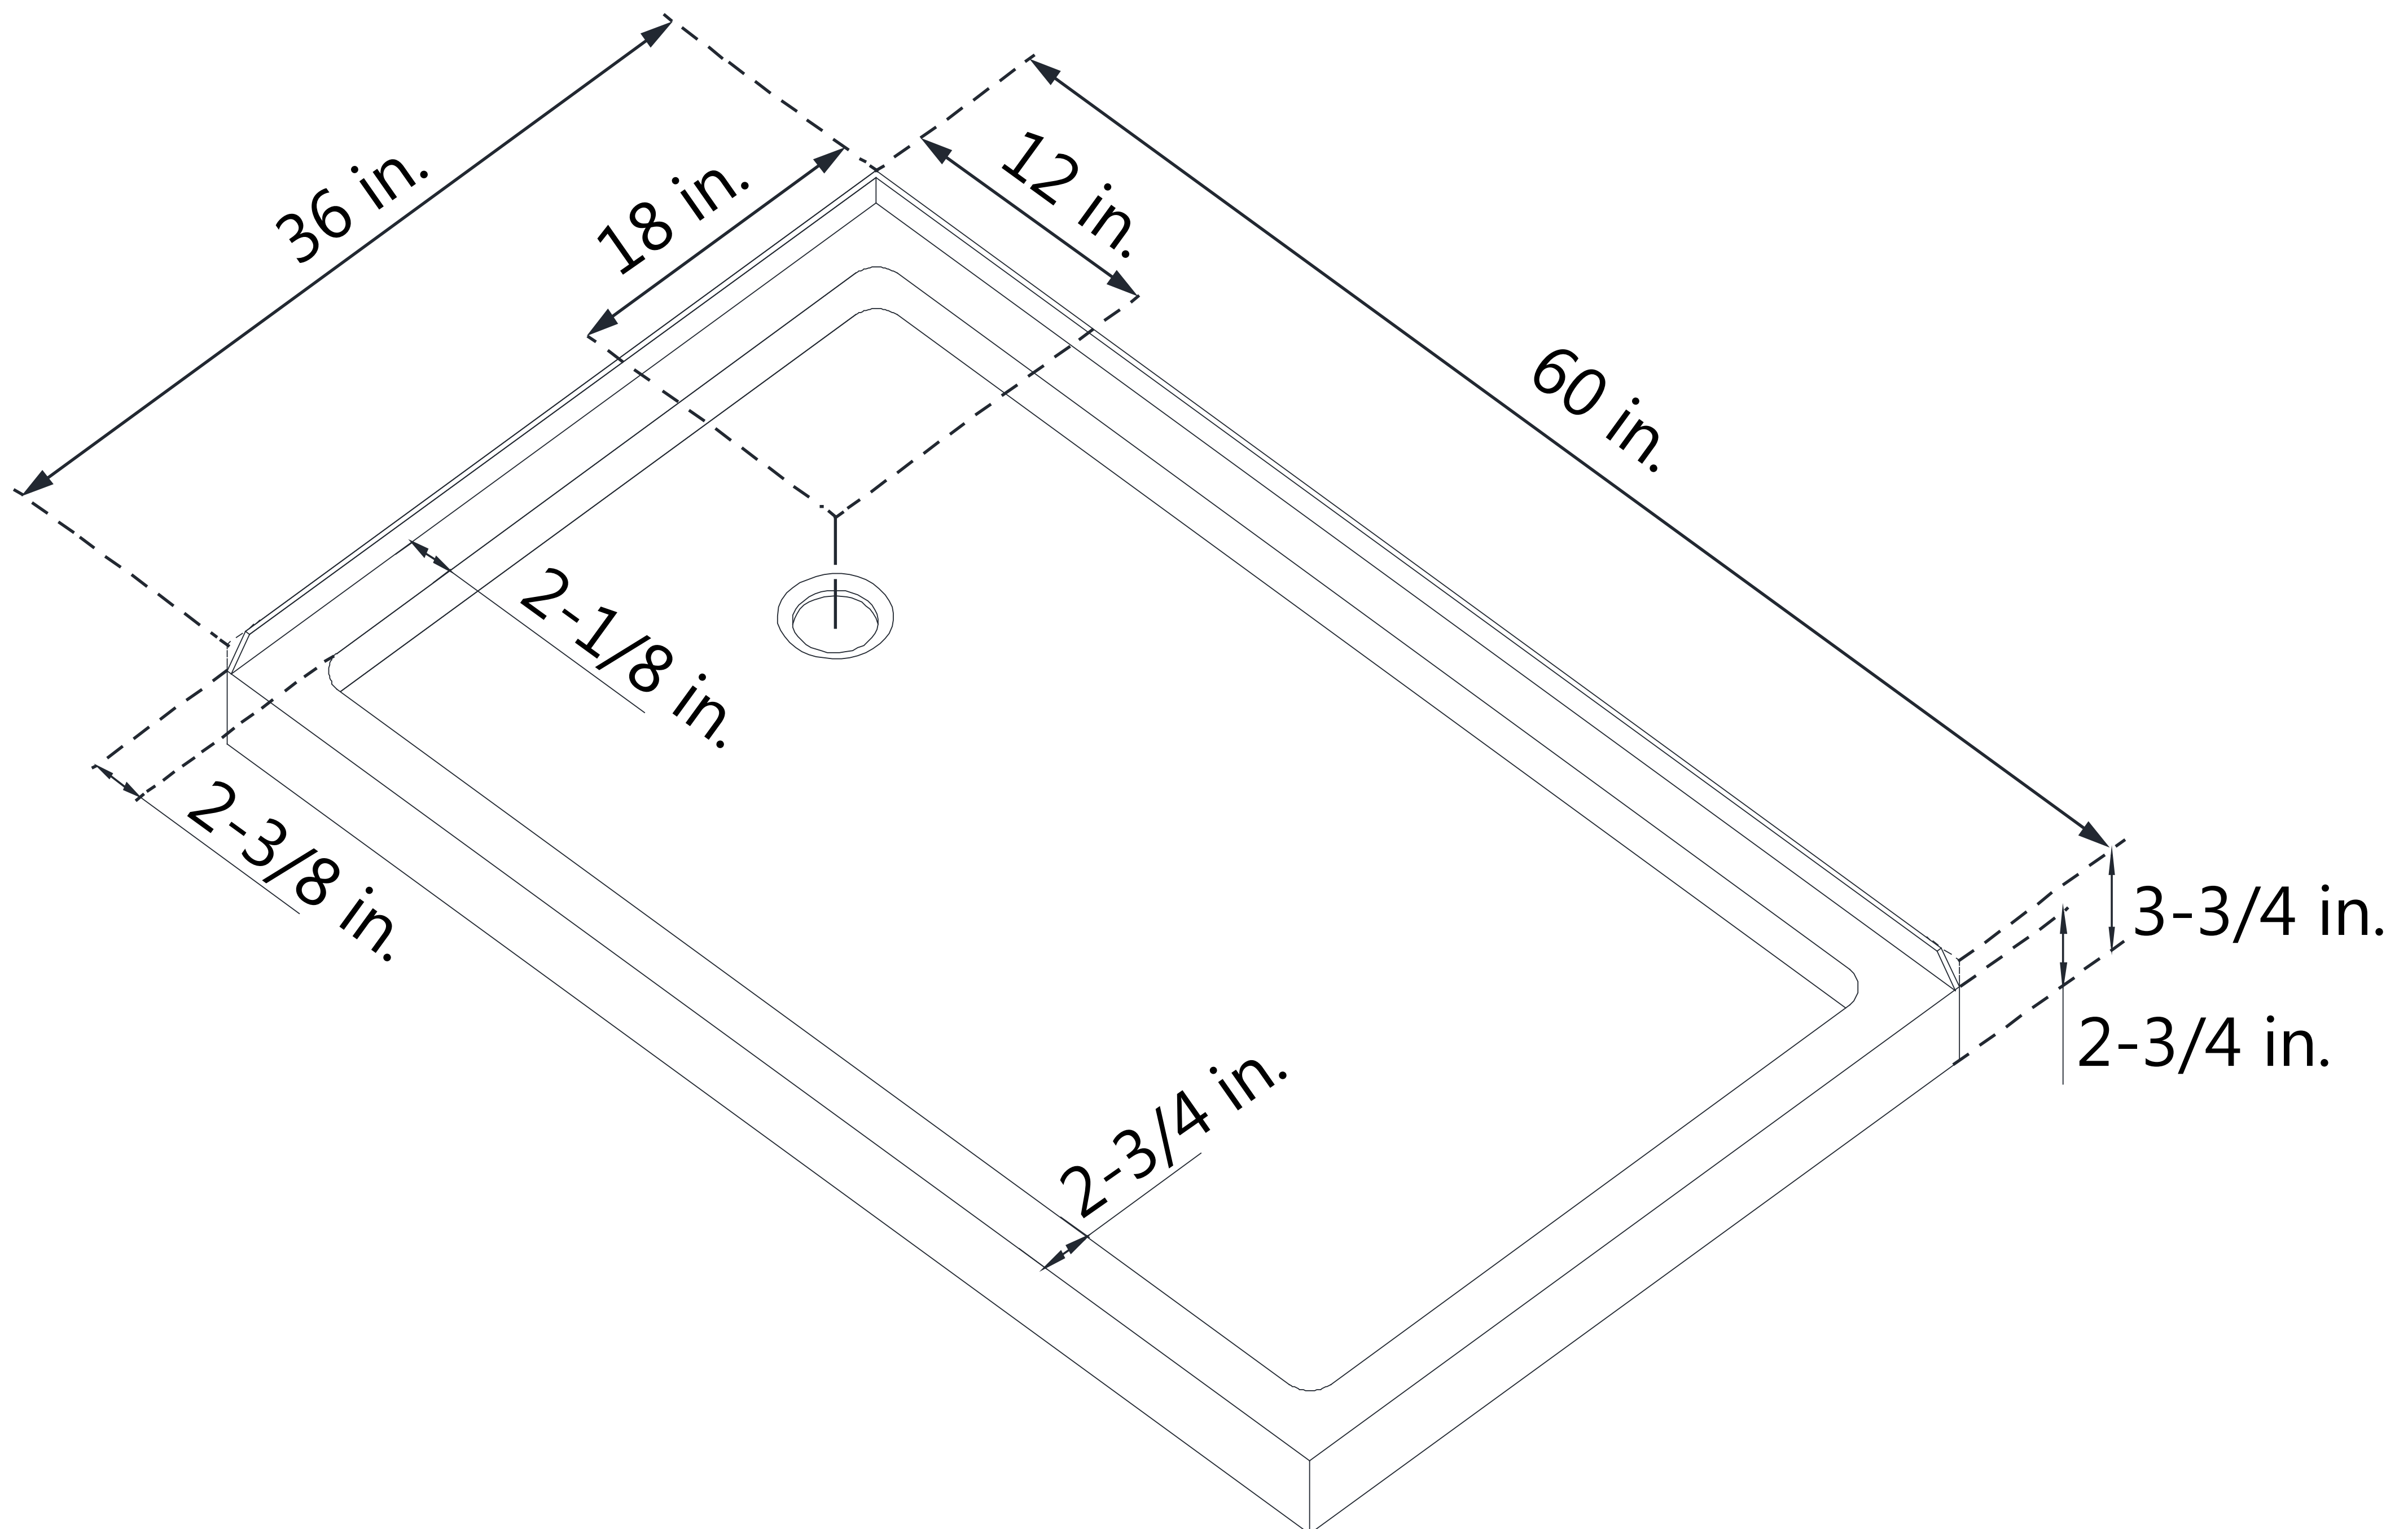

DLT-1036601

SLIMLINE SHOWER BASE

DOUBLE THRESHOLD

LEFT DRAIN

Drain Hole Specs

DreamLine reserves the right to update or modify the hardware or materials pictured without prior notice for the purpose of product improvement and customer satisfaction.