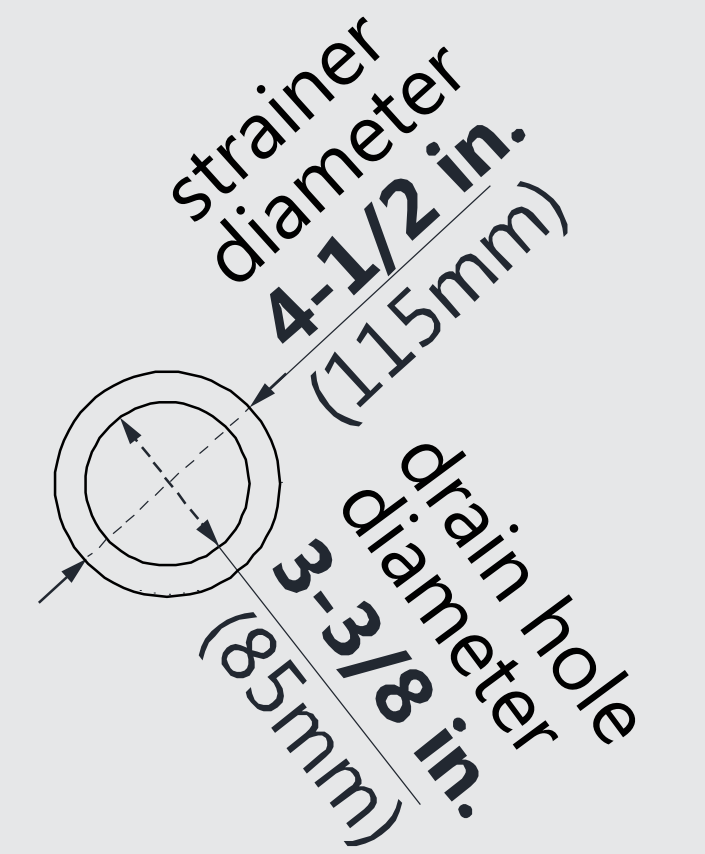

## DLT-1036601

### SLIMLINE SHOWER BASE

#### DOUBLE THRESHOLD

**LEFT DRAIN**

#### Drain Hole Specs

DreamLine reserves the right to update or modify the hardware or materials pictured without prior notice for the purpose of product improvement and customer satisfaction.