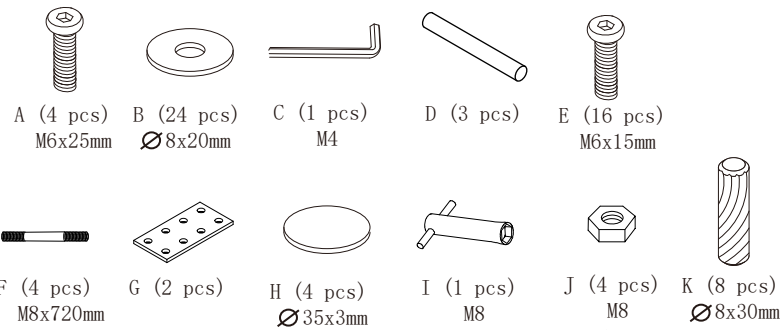

# Assembly Instructions

## L-DESK

PLEASE NOTE: Check that you have received all components and hardware before assembling. If you are missing any parts, contact your retailer.

During assembly, hand tighten screws only. When the screws are in place, tighten completely.

During assembly, hand tighten screws only. When the screws are in place, tighten completely.