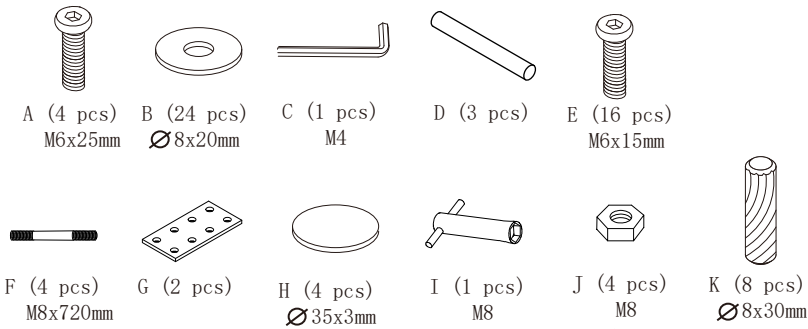

Assembly Instructions

L-DESK

PLEASE NOTE: Check that you have received all components and hardware before assembling. If you are missing any parts, contact your retailer.