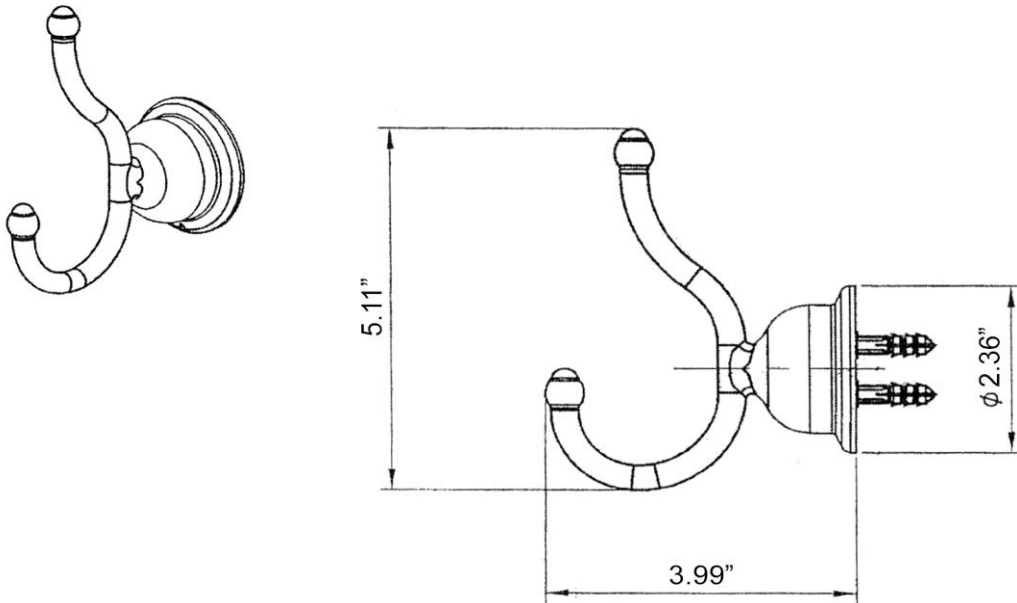

TECHNICAL DATA

Robe Hook

Specifications :

- * Robe Hook (in one-piece) ~ Material : Zinc alloy
~ Finish : Chrome / SN / ORB - by Electro-plating
- * Mounting Hardware Included
 - : #10 x 1" Panhead Zinc-plated Steel Mounting Screws x 2 pcs
 - : Plastic anchor x 2 pcs