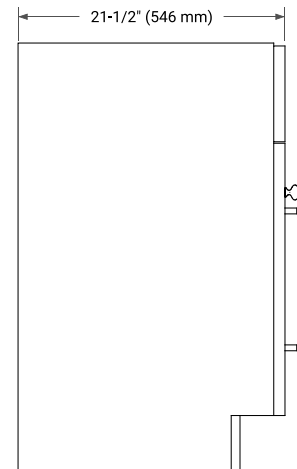

48" SINGLE SINK BASE CABINET

BASE CABINET DIMENSIONS

48" W x 21.5" D x 34.5" H

FEATURES

- Solid wood frame & plywood panels
- Dovetail drawers and joints
- Soft closing doors & drawers

HARDWARE FINISHES*

Brushed Nickel Satin Brass Matte Black Polished Chrome

PLAN VIEW

49" SINGLE RECTANGLE SINK COUNTERTOP WITH 1.5 IN. THICKNESS

OVERALL DIMENSIONS

49" W x 22" D x 1.5" H

COUNTERTOP OPTIONS

Carrara Marble

White Quartz

FEATURES

- Solid countertop with mitered edges & seams
- Undermount white rectangular sink
- Pre-drilled for 8" widespread faucet

INCLUDED

- Countertop
- Matching Backsplash
- Rectangle Sink

COUNTERTOP PLAN VIEW

EDGE SIDE VIEW

THREE DIMENSIONAL COUNTERTOP VIEW