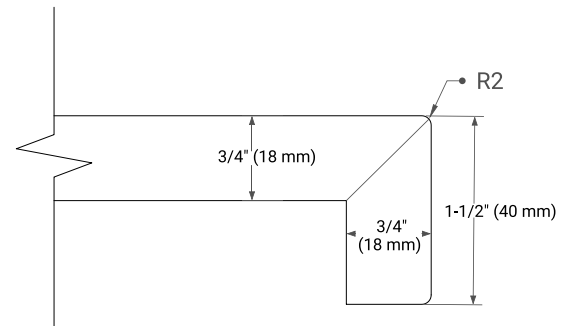

PLAN VIEW

49" SINGLE RECTANGLE SINK COUNTERTOP WITH 1.5 IN. THICKNESS

OVERALL DIMENSIONS

49" W x 22" D x 1.5" H

COUNTERTOP OPTIONS

Carrara Marble

White Quartz

FEATURES

- Solid countertop with mitered edges & seams
- Undermount white rectangular sink
- Pre-drilled for 8" widespread faucet

INCLUDED

- Countertop
- Matching Backsplash
- Rectangle Sink

COUNTERTOP PLAN VIEW

EDGE SIDE VIEW

THREE DIMENSIONAL COUNTERTOP VIEW