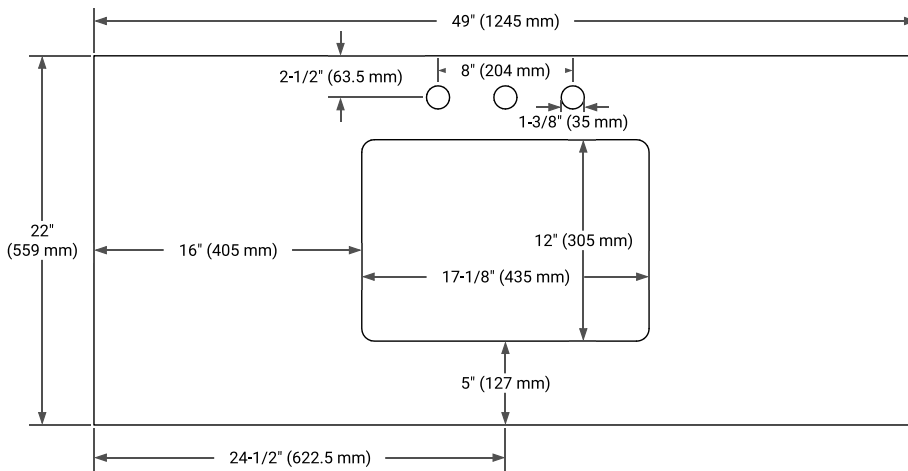

PLAN VIEW

49" SINGLE RECTANGLE SINK COUNTERTOP WITH 1.5 IN. THICKNESS

OVERALL DIMENSIONS

49" W x 22" D x 1.5" H

COUNTERTOP OPTIONS

Carrara Marble

White Quartz

FEATURES

- Solid countertop with mitered edges & seams
- Undermount white rectangular sink
- Pre-drilled for 8" widespread faucet

INCLUDED

- Countertop
- Matching Backsplash
- Rectangle Sink

COUNTERTOP PLAN VIEW

EDGE SIDE VIEW

THREE DIMENSIONAL COUNTERTOP VIEW