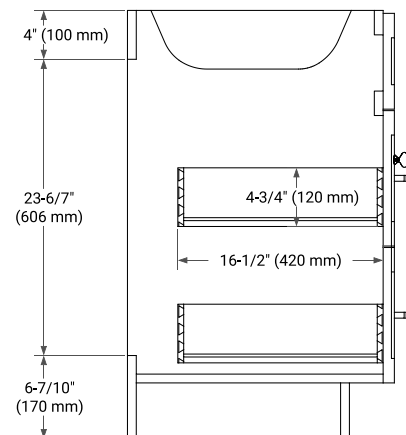

48" SINGLE SINK BASE CABINET

BASE CABINET DIMENSIONS

48" W x 21.5" D x 34.5" H

FEATURES

- Solid wood frame & plywood panels
- Dovetail drawers and joints
- Soft closing doors & drawers

HARDWARE FINISHES*

Brushed Nickel Satin Brass Matte Black Polished Chrome

PLAN VIEW

49" SINGLE RECTANGLE SINK COUNTERTOP WITH 1.5 IN. THICKNESS

OVERALL DIMENSIONS

49" W x 22" D x 1.5" H

COUNTERTOP OPTIONS

Carrara Marble

White Quartz

FEATURES

- Solid countertop with mitered edges & seams
- Undermount white rectangular sink
- Pre-drilled for 8" widespread faucet

INCLUDED

- Countertop
- Matching Backsplash
- Rectangle Sink

COUNTERTOP PLAN VIEW

EDGE SIDE VIEW

THREE DIMENSIONAL COUNTERTOP VIEW