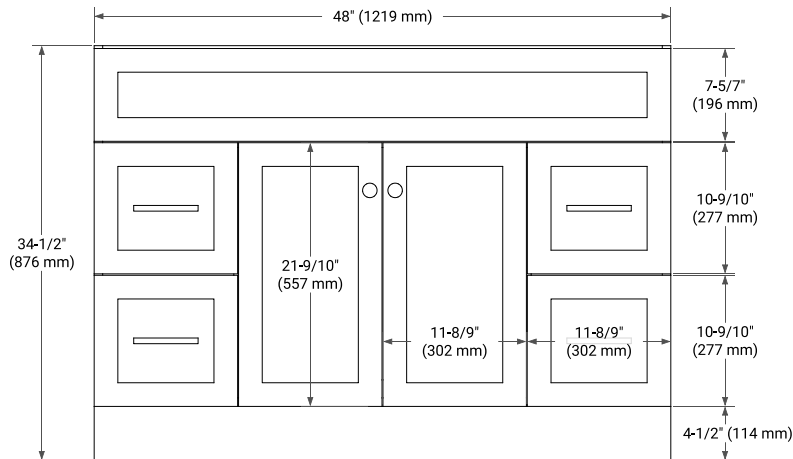

48" SINGLE SINK BASE CABINET

BASE CABINET DIMENSIONS

48" W x 21.5" D x 34.5" H

FEATURES

- Solid wood frame & plywood panels
- Dovetail drawers and joints
- Soft closing doors & drawers

HARDWARE FINISHES*

Brushed Nickel   Satin Brass   Matte Black   Polished Chrome

Hardware comes preinstalled with the illustrated option. Other finishes are available on our online store if you prefer a different one.

AVAILABLE COLORS

White   Grey   Midnight Blue   Black

FRONT VIEW

SIDE VIEW

PLAN VIEW