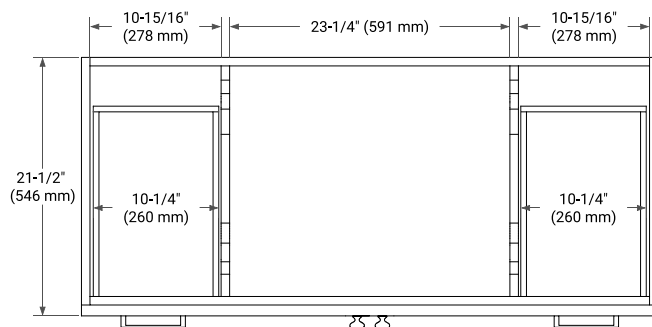

48" SINGLE SINK BASE CABINET

BASE CABINET DIMENSIONS

48" W x 21.5" D x 34.5" H

FEATURES

- Solid wood frame & plywood panels
- Dovetail drawers and joints
- Soft closing doors & drawers

HARDWARE FINISHES*

Brushed Nickel Satin Brass Matte Black Polished Chrome

PLAN VIEW

49" SINGLE RECTANGLE SINK COUNTERTOP WITH 1.5 IN. THICKNESS

OVERALL DIMENSIONS

49" W x 22" D x 1.5" H

COUNTERTOP OPTIONS

Carrara Marble

White Quartz

FEATURES

- Solid countertop with mitered edges & seams
- Undermount white rectangular sink
- Pre-drilled for 8" widespread faucet

INCLUDED

- Countertop
- Matching Backsplash
- Rectangle Sink

COUNTERTOP PLAN VIEW

EDGE SIDE VIEW

THREE DIMENSIONAL COUNTERTOP VIEW