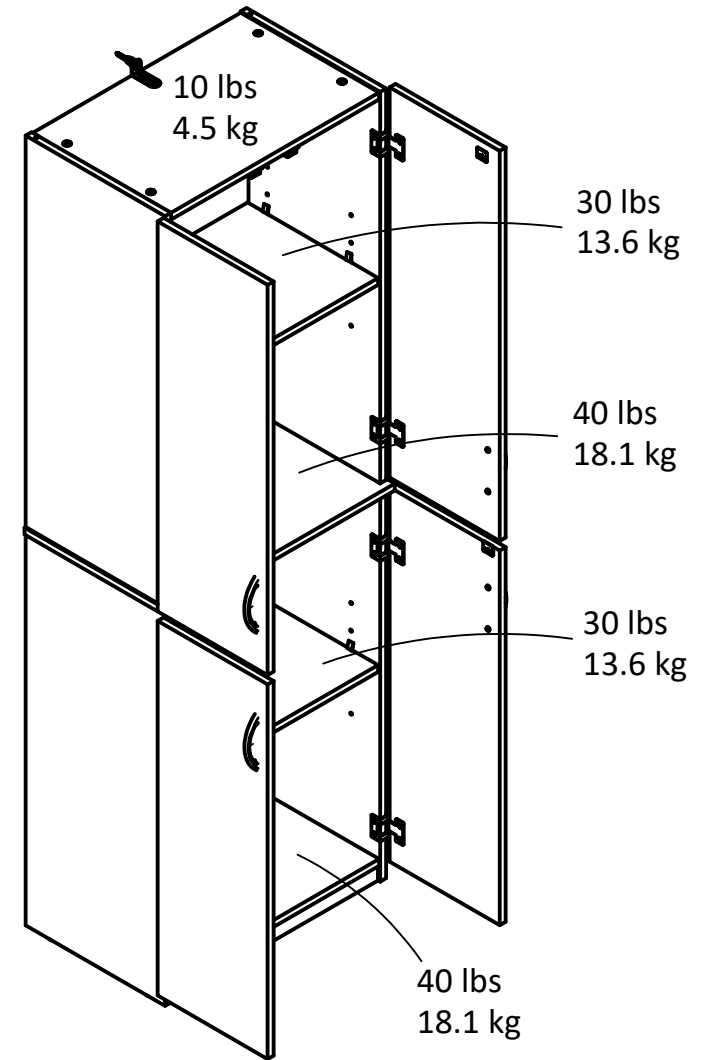

Interior Storage dimensions:
 Upper Section
 (2) storage spaces (adj heights)
 22.01 in. (55.9 cm) W
 34.92 in. (88.7 cm) H
 13.74 in. (34.9 cm) D
 6.11 cubic feet

71.97 in.
 182.8 cm

Interior Storage dimensions:
 Lower Section
 (2) storage spaces (adj heights)
 22.01 in. (55.9 cm) W
 33.66 in. (85.5 cm) H
 13.74 in. (34.9 cm) D
 5.89 cubic feet

Overall Product Size:
 23.50"W x 15.37"D x 71.97"H
 59.7cm W x 39.1cm D x 182.8cm H

Wood Breakdown: 92%
 Total storage: 12.0 cubic feet

Maximum Weight Capacities
 Unit Weight: 100 lbs. (45.3 kg)