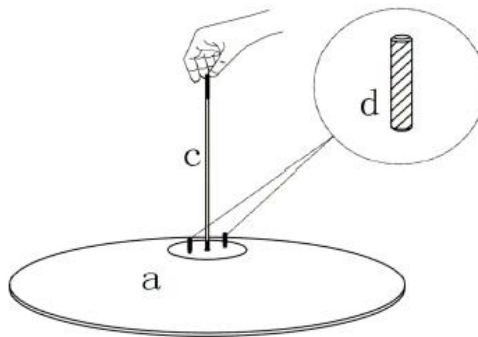

PARTS AND HARDWARE.

  $\varnothing 965 \times 95 \text{mm}$ b x 1	 $\varnothing 428 \times 285 \text{mm}$ b x 1
  $M10 \times 320 \text{mm}$ C x 1	 $\varnothing 10 \times 30 \text{mm}$ d x 2
  $M10$ e x 1	 $\varnothing 12 \times \varnothing 25 \times 1.0 \text{mm}$ f x 1
  g x 1	 h x 4

NOTES.

Thank you for purchasing this quality product! Be sure to check all packing material carefully for small part that may have come loose inside the carton during shipping

CAUTION: The item is heavy, assembly should be performed by two people.

STEP 1.