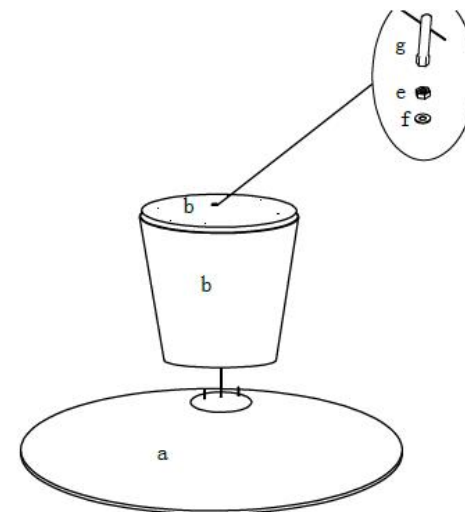

ASSEMBLY INSTRUCTIONS.

OTAGO COFFEE TABLE OAK

THANK YOU FOR YOUR PURCHASE!

PARTS AND HARDWARE.

 $\varnothing 965 \times 95 \text{mm}$ b x 1	 $\varnothing 428 \times 285 \text{mm}$ b x 1
 $M10 \times 320 \text{mm}$ C x 1	 $\varnothing 10 \times 30 \text{mm}$ d x 2
 $M10$ e x 1	 $\varnothing 12 \times \varnothing 25 \times 1.0 \text{mm}$ f x 1
 g x 1	 h x 4

NOTES.

Thank you for purchasing this quality product! Be sure to check all packing material carefully for small part that may have come loose inside the carton during shipping

CAUTION: The item is heavy, assembly should be performed by two people.

STEP 1.

STEP 2.

STEP 3.

STEP 4.