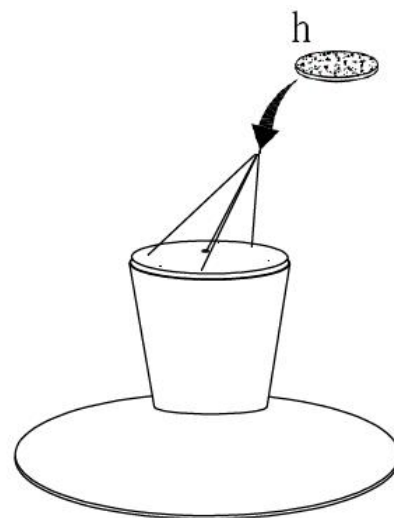

PARTS AND HARDWARE.

  $\varnothing 965 \times 95 \text{mm}$ b x 1	 $\varnothing 428 \times 285 \text{mm}$ b x 1
  $M10 \times 320 \text{mm}$ C x 1	 $\varnothing 10 \times 30 \text{mm}$ d x 2
  $M10$ e x 1	 $\varnothing 12 \times \varnothing 25 \times 1.0 \text{mm}$ f x 1
  g x 1	 h x 4

NOTES.

Thank you for purchasing this quality product! Be sure to check all packing material carefully for small part that may have come loose inside the carton during shipping

CAUTION: The item is heavy, assembly should be performed by two people.

STEP 1.

STEP 2.

STEP 3.

STEP 4.