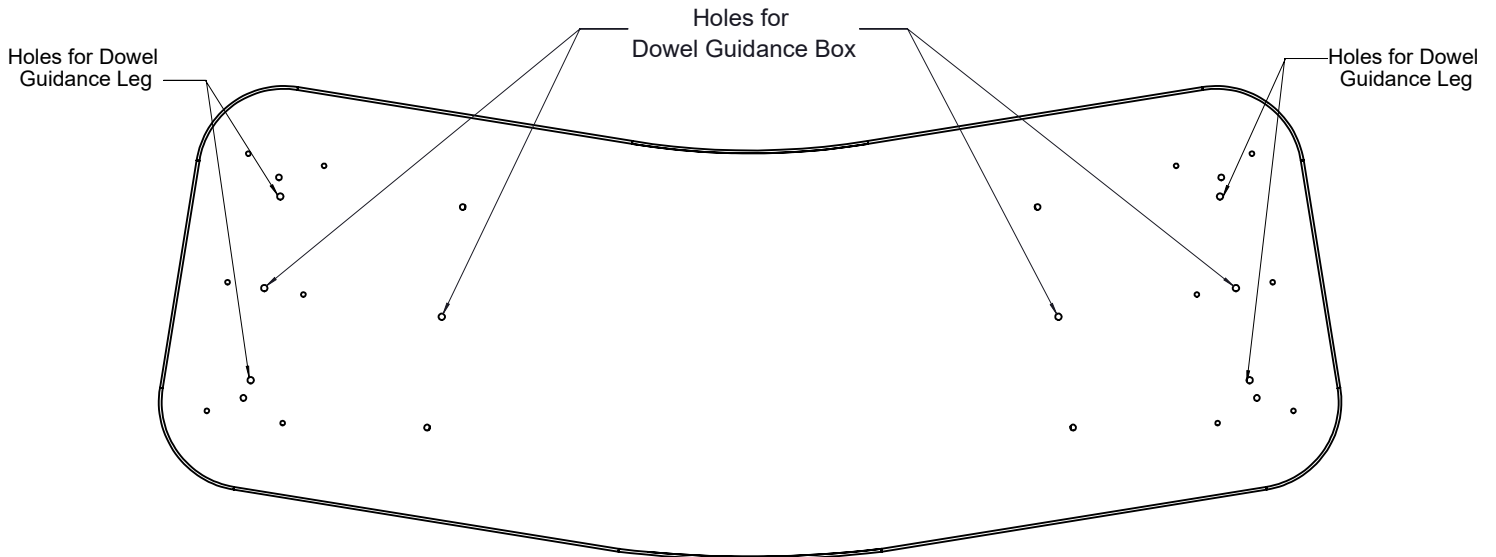

ASSEMBLY INSTRUCTION FOR HAWTHORNE - DESK

HARDWARE LIST

A		ALLEN BOLT - SHORT	M8 x 20 mm	6
B		ALLEN BOLT - LONG	M8 x 60 mm	4
C		ALLEN KEY	5 mm	1
D		FLAT WASHER	Ø 8.37 x 20 mm	6
E		LOCK WASHER	Ø 8 x 13 mm	6

ASSEMBLY INSTRUCTION FOR HAWTHORNE - DESK

STEP 01

DRAWERS ON LEFT

ASSEMBLY INSTRUCTION FOR HAWTHORNE - DESK

STEP 02

DRAWERS ON LEFT

PIN LOCK RAIL DRAWER

ASSEMBLY INSTRUCTION FOR HAWTHORNE - DESK

DRAWERS ON LEFT

ADJUSTABLE LEVELLER

ASSEMBLY INSTRUCTION FOR HAWTHORNE - DESK

STEP 01

DRAWERS ON RIGHT

ASSEMBLY INSTRUCTION FOR HAWTHORNE - DESK

STEP 02

DRAWERS ON RIGHT

STEP 05

DRAWERS ON RIGHT

ADJUSTABLE LEVELLER