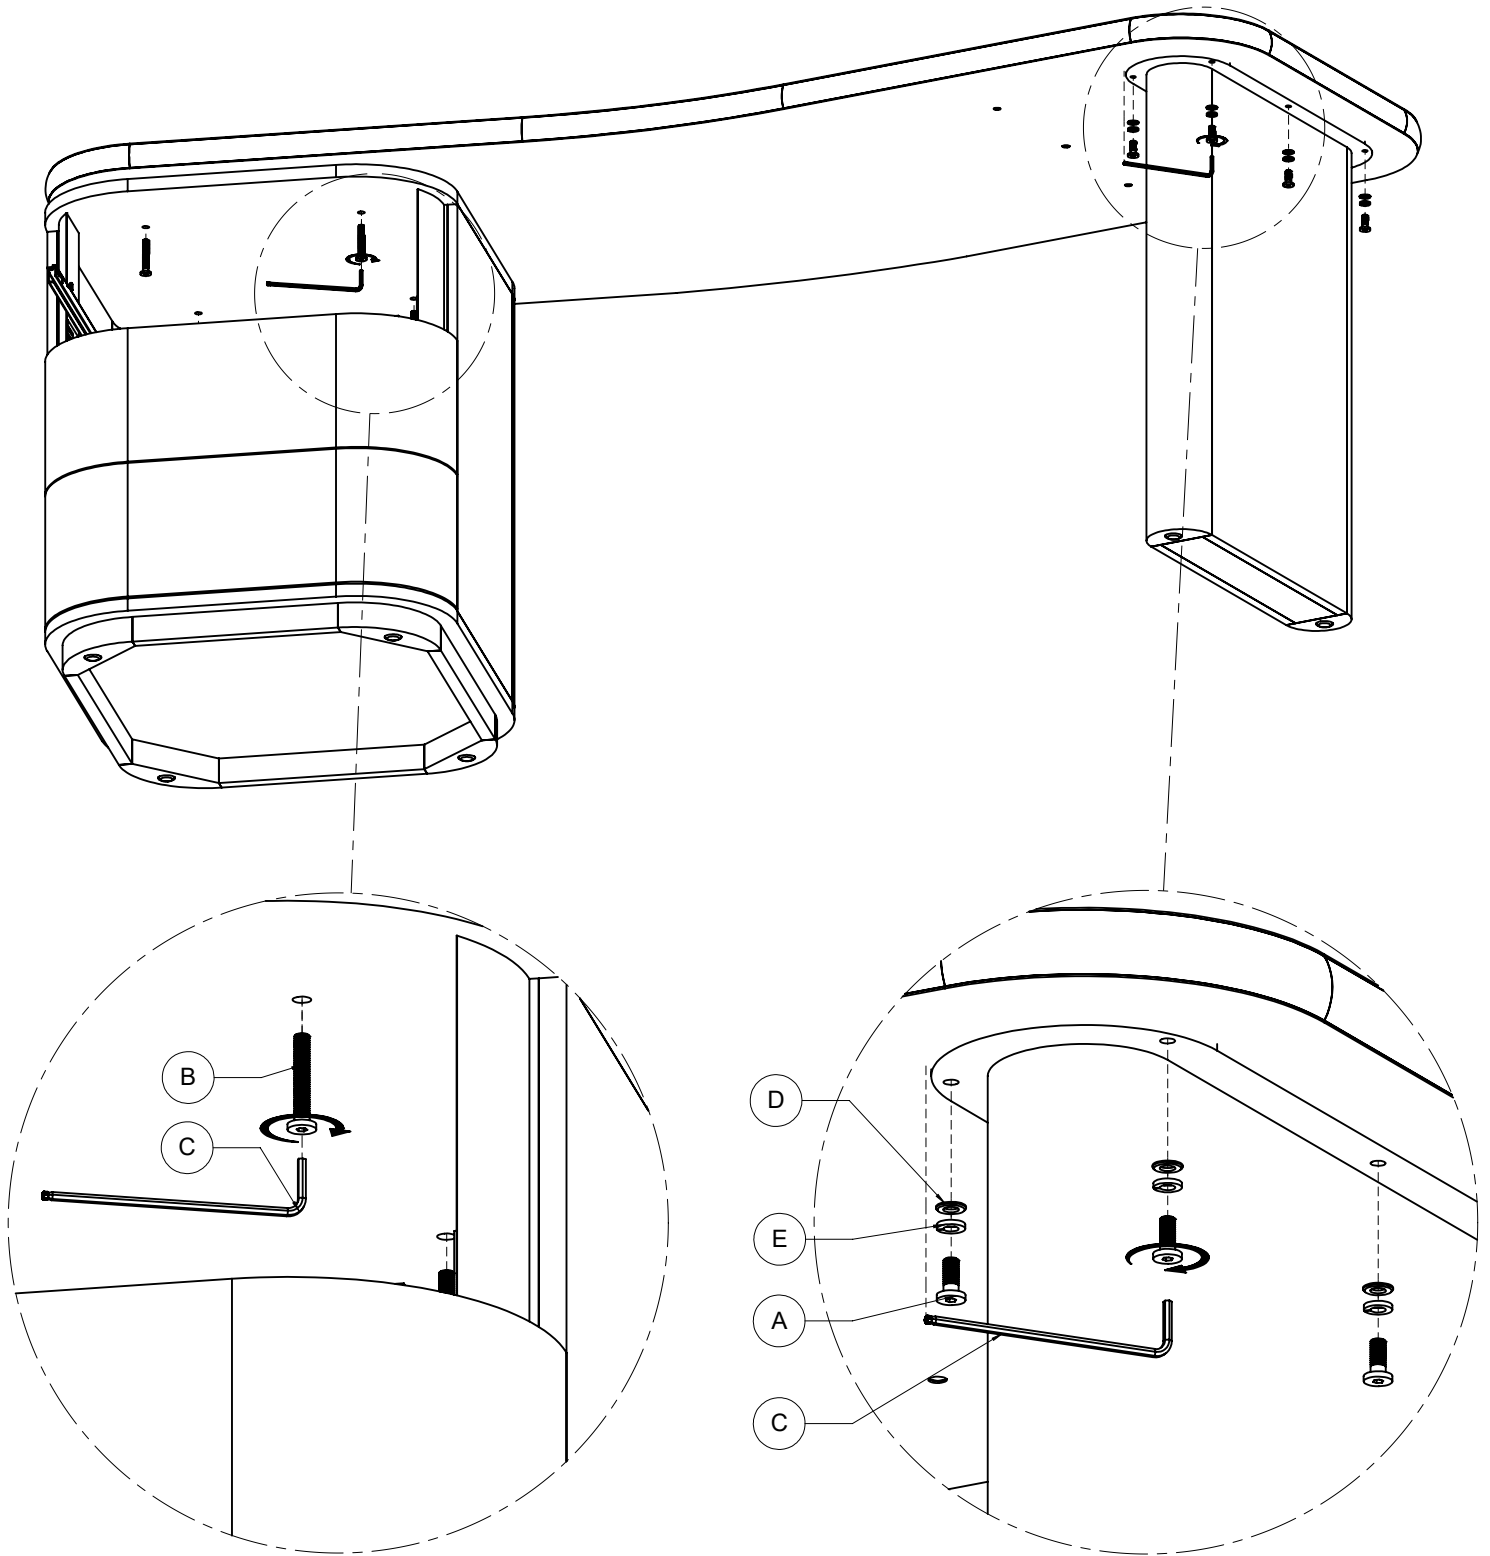

ASSEMBLY INSTRUCTION FOR HAWTHORNE - DESK

HARDWARE LIST

A		ALLEN BOLT - SHORT	M8 x 20 mm	6
B		ALLEN BOLT - LONG	M8 x 60 mm	4
C		ALLEN KEY	5 mm	1
D		FLAT WASHER	Ø 8.37 x 20 mm	6
E		LOCK WASHER	Ø 8 x 13 mm	6

ASSEMBLY INSTRUCTION FOR HAWTHORNE - DESK

STEP 01

DRAWERS ON LEFT

ASSEMBLY INSTRUCTION FOR HAWTHORNE - DESK

STEP 02

DRAWERS ON LEFT

PIN LOCK RAIL DRAWER

ASSEMBLY INSTRUCTION FOR HAWTHORNE - DESK

STEP 03

DRAWERS ON LEFT

ASSEMBLY INSTRUCTION FOR HAWTHORNE - DESK

STEP 04

DRAWERS ON LEFT

PIN LOCK RAIL DRAWER

ASSEMBLY INSTRUCTION FOR HAWTHORNE - DESK

STEP 05

DRAWERS ON LEFT

ADJUSTABLE LEVELLER

ASSEMBLY INSTRUCTION FOR HAWTHORNE - DESK

STEP 01

DRAWERS ON RIGHT

ASSEMBLY INSTRUCTION FOR HAWTHORNE - DESK

STEP 02

DRAWERS ON RIGHT