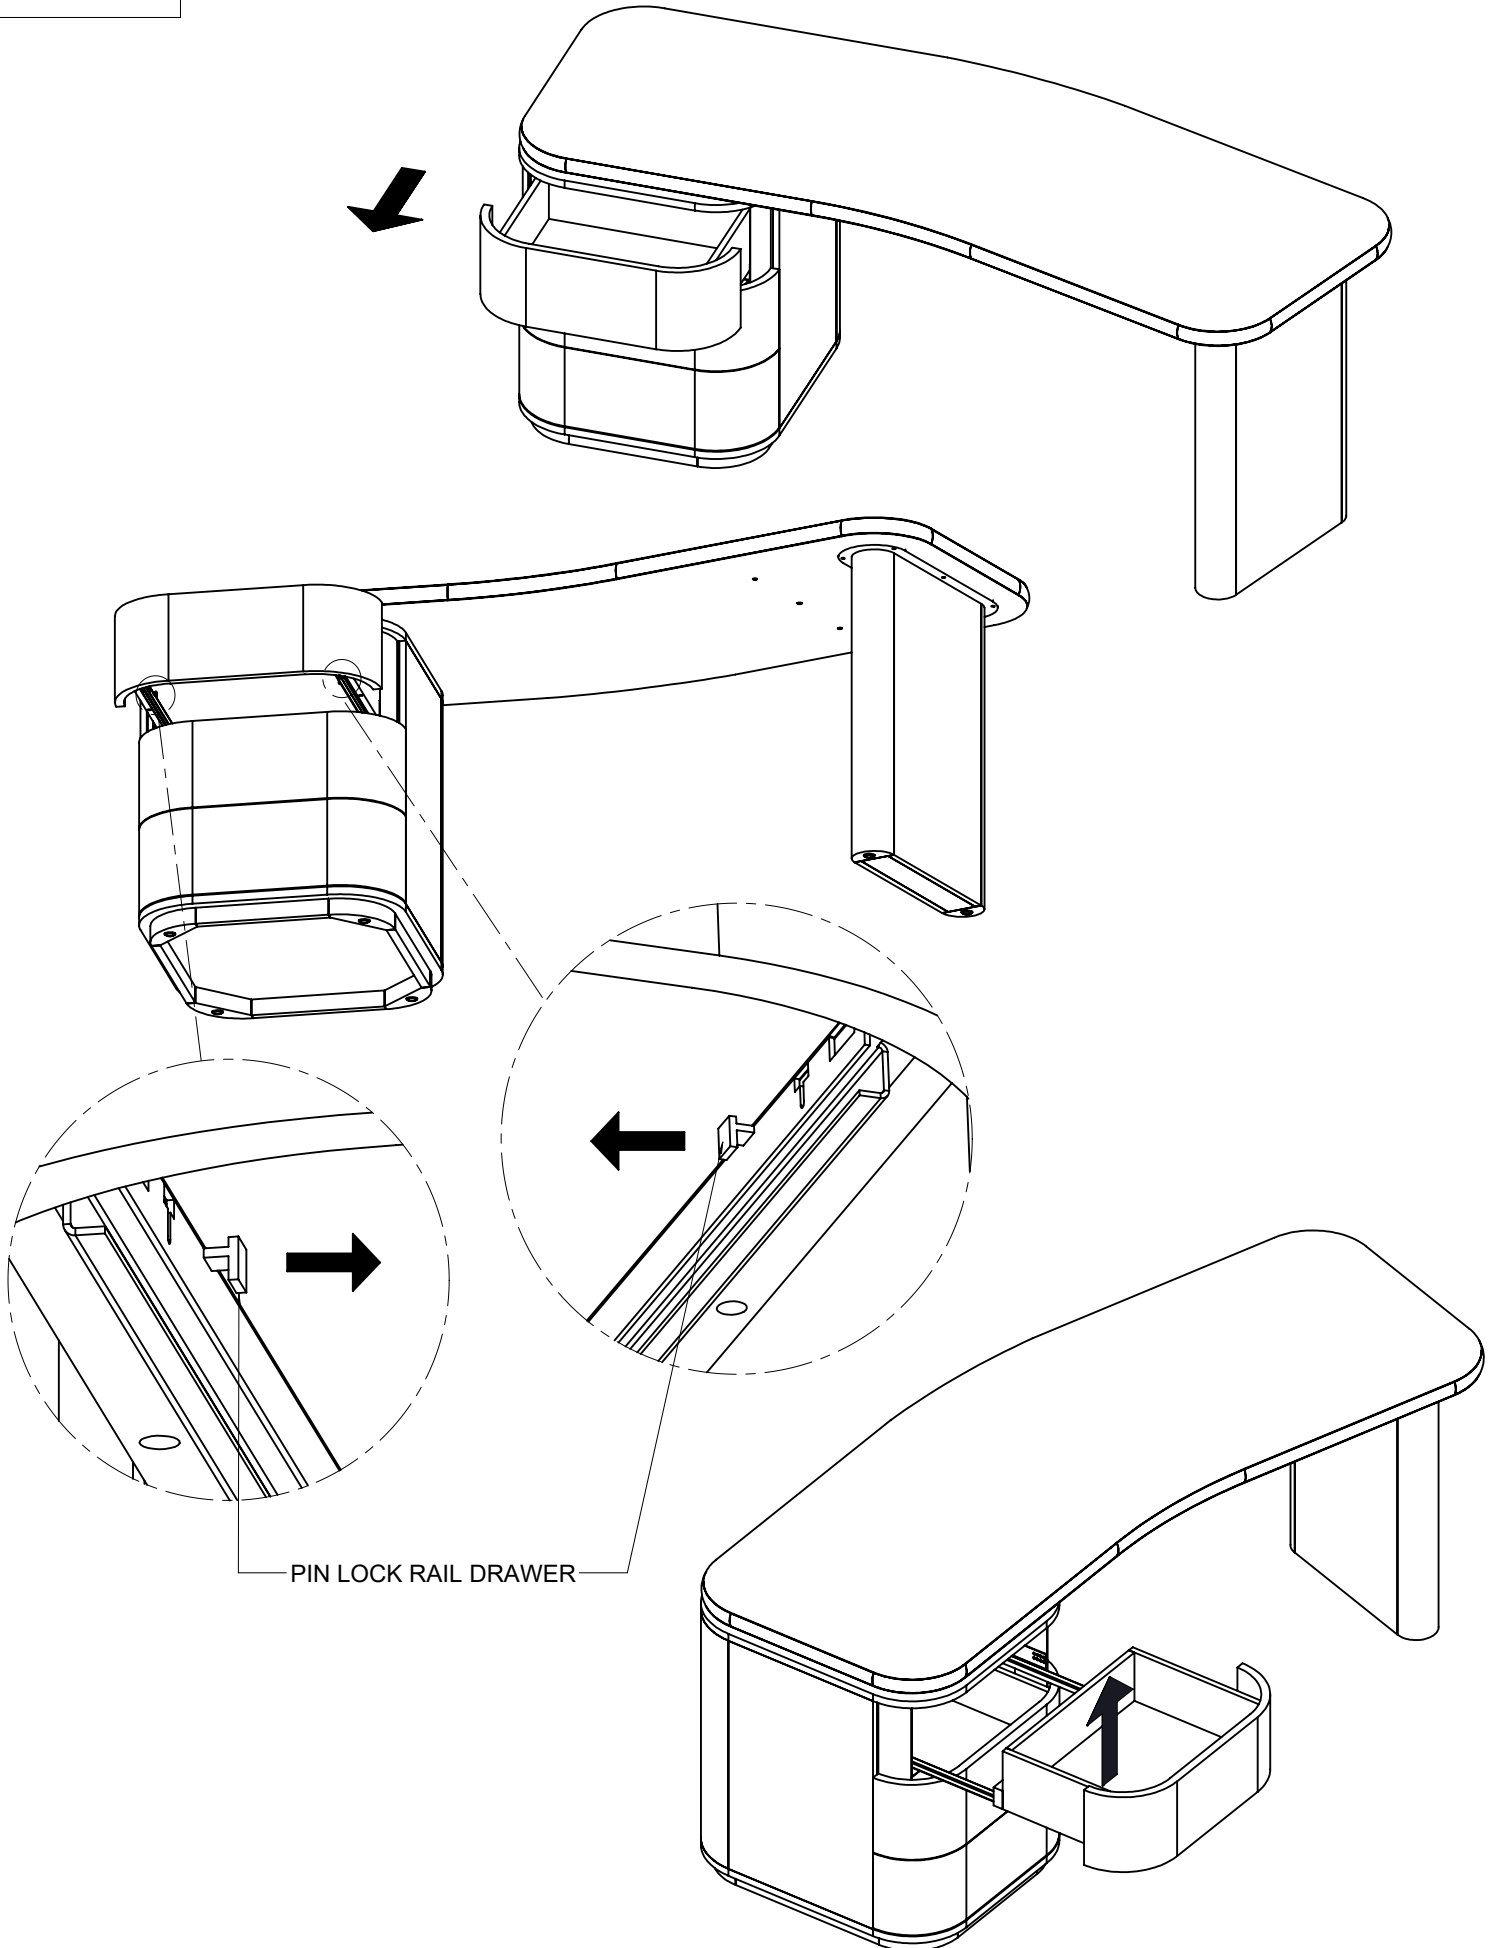

ASSEMBLY INSTRUCTION FOR HAWTHORNE - DESK

HARDWARE LIST

A		ALLEN BOLT - SHORT	M8 x 20 mm	6
B		ALLEN BOLT - LONG	M8 x 60 mm	4
C		ALLEN KEY	5 mm	1
D		FLAT WASHER	Ø 8.37 x 20 mm	6
E		LOCK WASHER	Ø 8 x 13 mm	6

ASSEMBLY INSTRUCTION FOR HAWTHORNE - DESK

STEP 01

DRAWERS ON LEFT

ASSEMBLY INSTRUCTION FOR HAWTHORNE - DESK

STEP 02

DRAWERS ON LEFT

PIN LOCK RAIL DRAWER

ASSEMBLY INSTRUCTION FOR HAWTHORNE - DESK

STEP 03

DRAWERS ON LEFT

ASSEMBLY INSTRUCTION FOR HAWTHORNE - DESK

STEP 04

DRAWERS ON LEFT

PIN LOCK RAIL DRAWER

ASSEMBLY INSTRUCTION FOR HAWTHORNE - DESK

STEP 05

DRAWERS ON LEFT

ADJUSTABLE LEVELLER

ASSEMBLY INSTRUCTION FOR HAWTHORNE - DESK

STEP 01

DRAWERS ON RIGHT

ASSEMBLY INSTRUCTION FOR HAWTHORNE - DESK

STEP 02

DRAWERS ON RIGHT