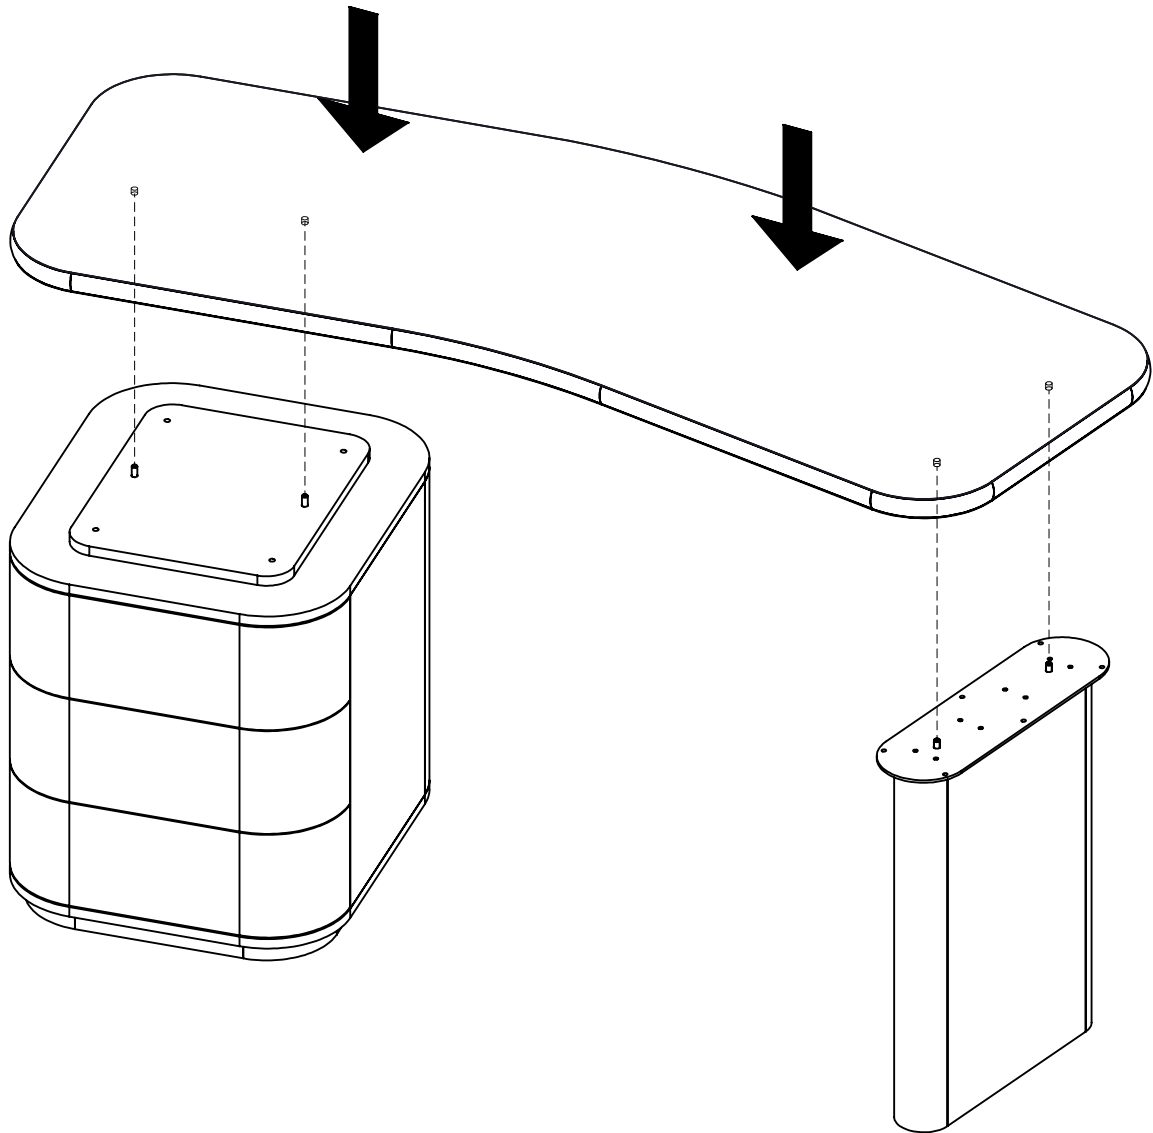

ASSEMBLY INSTRUCTION FOR HAWTHORNE - DESK

HARDWARE LIST

A		ALLEN BOLT - SHORT	M8 x 20 mm	6
B		ALLEN BOLT - LONG	M8 x 60 mm	4
C		ALLEN KEY	5 mm	1
D		FLAT WASHER	Ø 8.37 x 20 mm	6
E		LOCK WASHER	Ø 8 x 13 mm	6

ASSEMBLY INSTRUCTION FOR HAWTHORNE - DESK

STEP 01

DRAWERS ON LEFT

ASSEMBLY INSTRUCTION FOR HAWTHORNE - DESK

STEP 02

DRAWERS ON LEFT

PIN LOCK RAIL DRAWER

ASSEMBLY INSTRUCTION FOR HAWTHORNE - DESK

DRAWERS ON LEFT

ADJUSTABLE LEVELLER

ASSEMBLY INSTRUCTION FOR HAWTHORNE - DESK

STEP 01

DRAWERS ON RIGHT

ASSEMBLY INSTRUCTION FOR HAWTHORNE - DESK

STEP 02

DRAWERS ON RIGHT