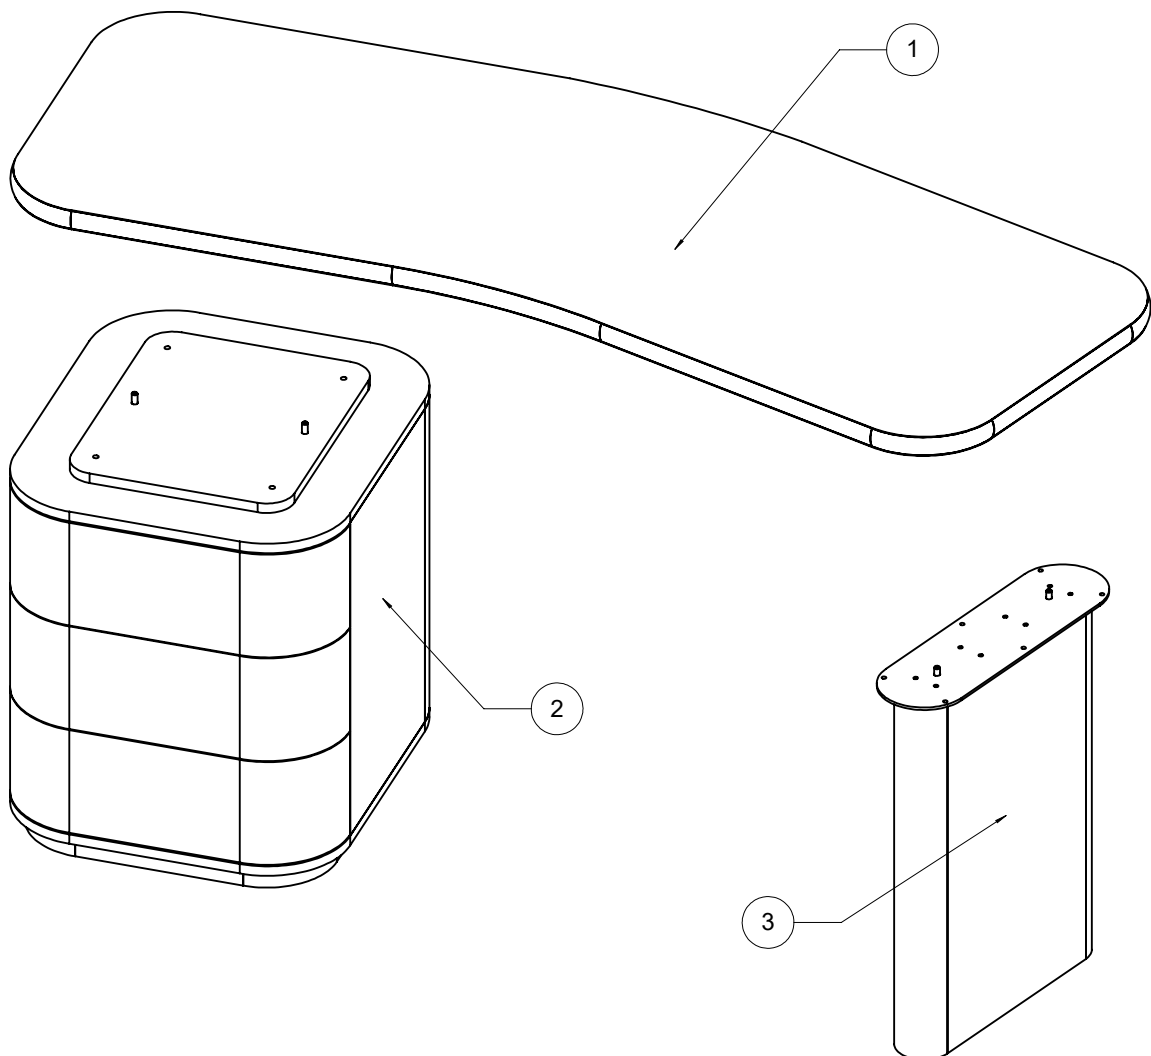

ASSEMBLY INSTRUCTION FOR HAWTHORNE - DESK

HARDWARE LIST

A		ALLEN BOLT - SHORT	M8 x 20 mm	6
B		ALLEN BOLT - LONG	M8 x 60 mm	4
C		ALLEN KEY	5 mm	1
D		FLAT WASHER	Ø 8.37 x 20 mm	6
E		LOCK WASHER	Ø 8 x 13 mm	6

ASSEMBLY INSTRUCTION FOR HAWTHORNE - DESK

STEP 01

DRAWERS ON LEFT

ASSEMBLY INSTRUCTION FOR HAWTHORNE - DESK

STEP 02

DRAWERS ON LEFT

PIN LOCK RAIL DRAWER

ASSEMBLY INSTRUCTION FOR HAWTHORNE - DESK