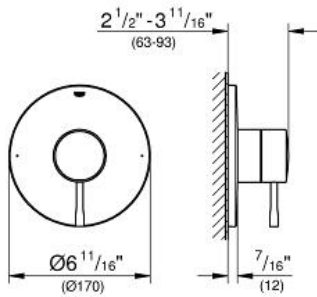

ESSENCE
Pressure Balance Valve Trim
MODEL # 19347BE1

Pure Freude
an Wasser

GROHE

ADA

C

Product Description:
ESSENCE
Pressure Balance Valve Trim

Standard Specification:

- Final installation set for:
- Requires GrohFlex Universal Rough-In Box (35 026 000)
- **GROHE StarLight** finish