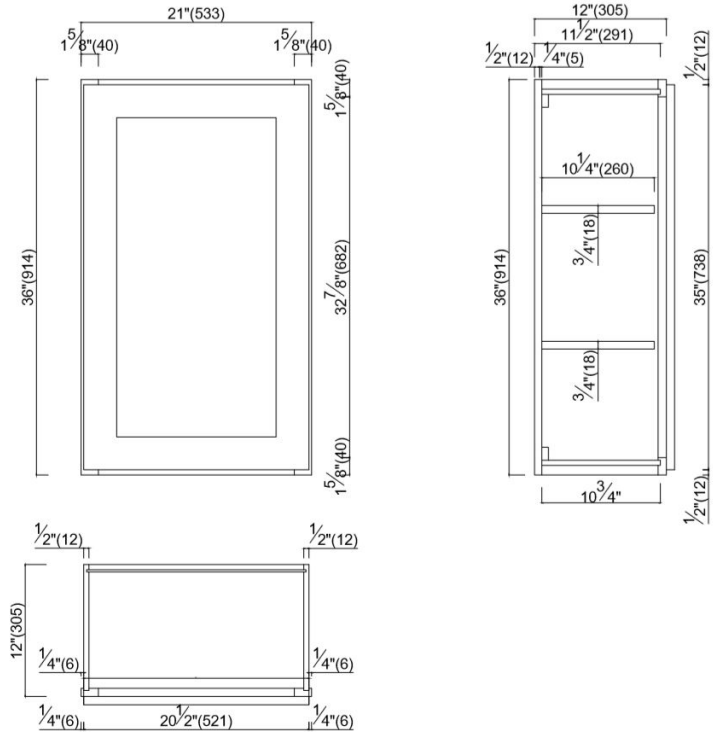

Fully Assembled Shaker Kitchen Wall Cabinet 21x36x12"
Espresso Finish

SPECIFICATIONS

MATERIAL CONSTRUCTION:	Wood	FAKE DWR QTY:	0
WOOD SPECIES:	Plywood; Poplar	FAKE DWR LOCATION:	N/A
ASSEMBLED DIMENSIONS:	36" H x 21"W x 12" D	NUMBER OF SHELVES:	2
ASSEMBLED WEIGHT:	40.84 lbs.	SHELF STYLE:	Flat
KITCHEN CABINET TYPE:	Wall	ADJUSTIBLE SHELVES:	Yes
MOUNTING TYPE:	Wall Mount Surface	SHELF ADJUSTIBILITY INCREMENTS:	2.5"
CONSTRUCTION TYPE:	Face Frame	SHELF DIMENSIONS:	19.75"W x 10.25" D
HINGE STYLE:	Soft Close	SHELF THICKNESS:	0.75"
DOOR STYLE:	1 Door, Reversible Solid Wood Frame Shaker	SHELF MATERIAL:	Plywood; Wood
NUMBER OF DRAWERS:	0	FACE FRAME MATERIAL:	Maple
DRAWER DIMENSIONS 1:	N/A	SIDES MATERIAL:	Plywood; Poplar
DRAWER DIMENSIONS 2:	N/A	BOTTOM MATERIAL:	Plywood; Poplar
DRAWER DIMENSIONS 3:	N/A	BACK PANEL MATERIAL:	Plywood; Poplar
DWR BOX MATERIAL:	N/A	BACK BRACE MATERIAL:	Plywood; Poplar
DWR CONSTRUCTION:	N/A	TOE KICK INSET WIDTH:	N/A