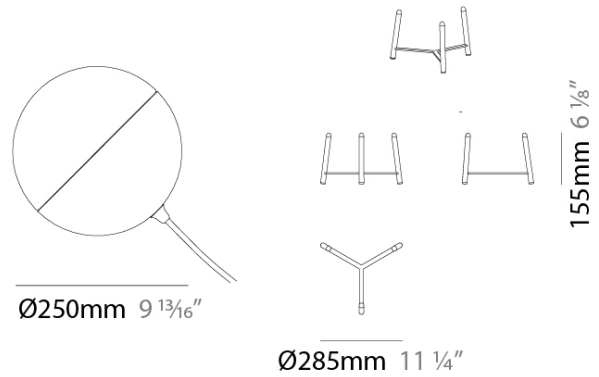

PROJECT	_____
TYPE	_____
SPECIFIER	_____
QUANTITY	_____
DATE	_____

HALF 1 PORTABLE

D94028- _____
base number   Finish   Finish
                         Options   Options

1. To build a product code in our configurator select the specify button on the base model # product page
2. To build a manual product code on this datasheet choose from the options listed below in blue font and add the suffix to the base model #

GENERAL

Division: Design
Series: Half
Subseries: Half 1
Mounting Type: Portable
Mounting Location: Table
Subcategory: Ambient
Brand: Milan

PHYSICAL

Shape: Sphere
Diameter (mm): 250
Diameter (in): 9 ¹³/₁₆
Length (mm): 285
Length (in): 11 ¹/₄
Width (mm): 285
Width (in): 11 ¹/₄
Height (mm): 405
Height (in): 15 ¹⁵/₁₆
Light Distribution: Omnidirectional
Diffuser: Satin Opal Acid-Etched Blown Glass
Fixture Finish: [MBK / MNK](#)
Fixture Material: Stamped Steel
Cable Details: 3000mm Black Electrical Wire

ELECTRICAL

Number of Lamps: 1
Lamp Type: LED Retrofit
Lamp Shape: A19
Bulb Included: Bulb Not Included
Max. Wattage Per Lamp (W): 9
Lamp Base: E26
Input Voltage (V): 120
Upon Request: 277Vac / GU24

RATINGS AND CERTIFICATIONS

Certified By: Certified for North American Standards
IP rating: IP20