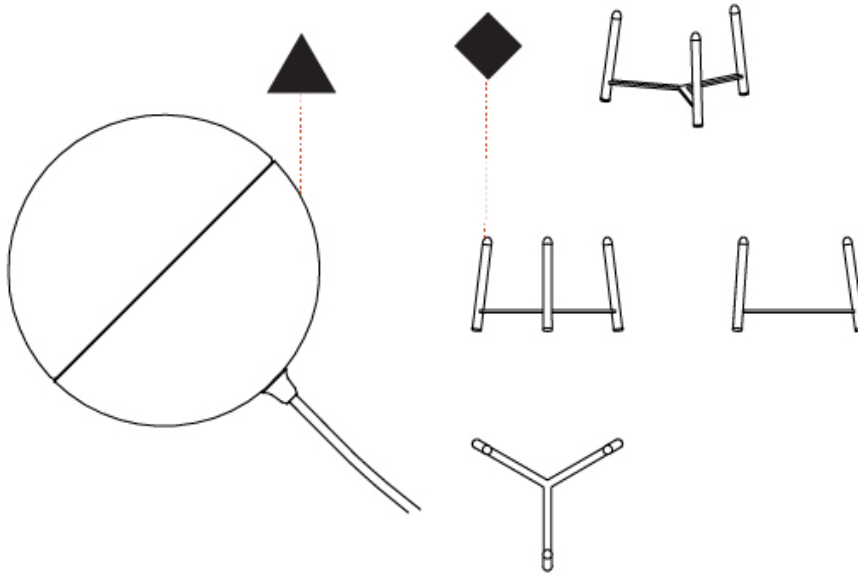

HALF 1 PORTABLE

D94028-

PROJECT	_____
TYPE	_____
SPECIFIER	_____
QUANTITY	_____
DATE	_____