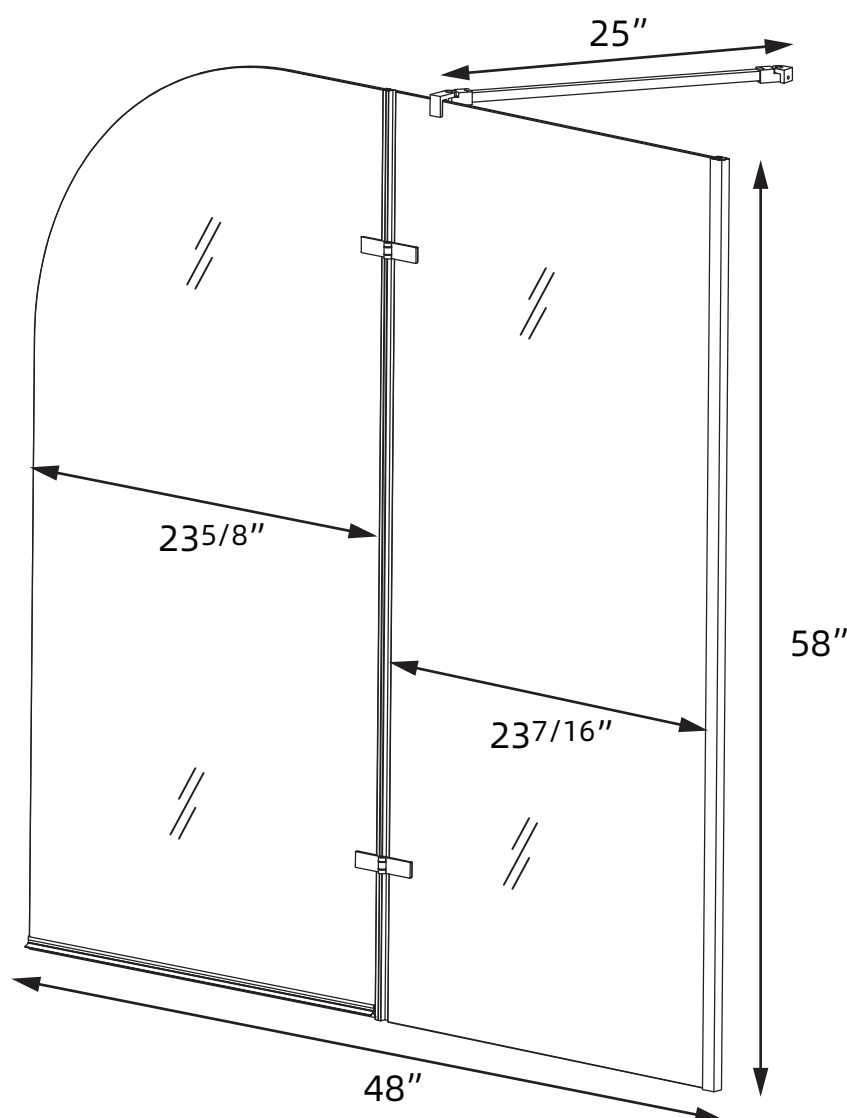

SIZE DETAILS

SHOWER DOOR

KINDLY ATTENTION: To ensure a perfect installation, please measure the actual shower door size for the opening and mark the enclosure accordingly. Do not prepare the opening until you have received the shower door. Because the shower door dimensions may vary by up to 1 1/4 inch due to the manufacturing process.