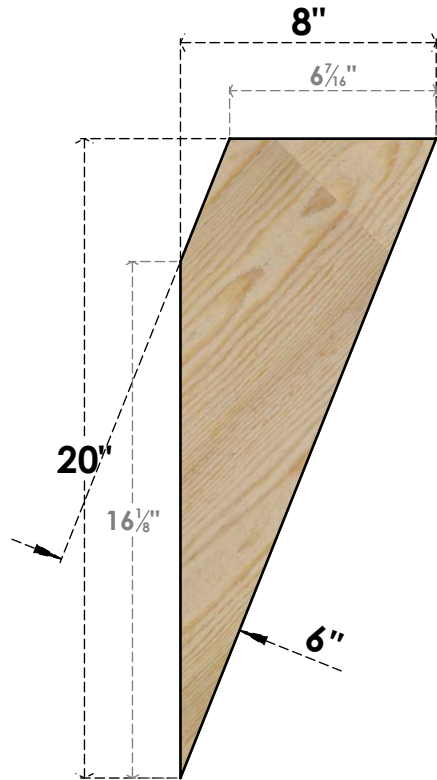

BRC06X08X20TRA00RDF

6"W X 8"D X 20"H TRADITIONAL ROUGH SAWN BRACE, DOUGLAS FIR

SIDE

FRONT

EKENA MILLWORK
2300 WEST MAIN ST.
CLARKSVILLE, TX 75426
TOLL FREE: 866-607-0453
WWW.EKENAMILLWORK.COM

NOTES

1. INSTALLATION TO BE COMPLETED IN ACCORDANCE WITH MANUFACTURER'S SPECIFICATIONS.
2. DRAWING MAY NOT BE TO SCALE
3. THIS DRAWING IS INTENDED FOR DESIGN AND PLANNING PURPOSES ONLY.
4. ALL INFORMATION CONTAINED HEREIN WAS CURRENT AT THE TIME OF DEVELOPMENT BUT MUST BE REVIEWED AND APPROVED BY THE PRODUCT MANUFACTURER TO BE CONSIDERED ACCURATE.
5. PRODUCTS ARE NOT KILN DRIED. THIS ITEM IS UNIQUE AND WILL CONTAIN THE NATURAL VARIATIONS THAT THE WOOD SPECIES OFFERS. THIS MAY RESULT IN VARIATIONS UP TO 1/4"