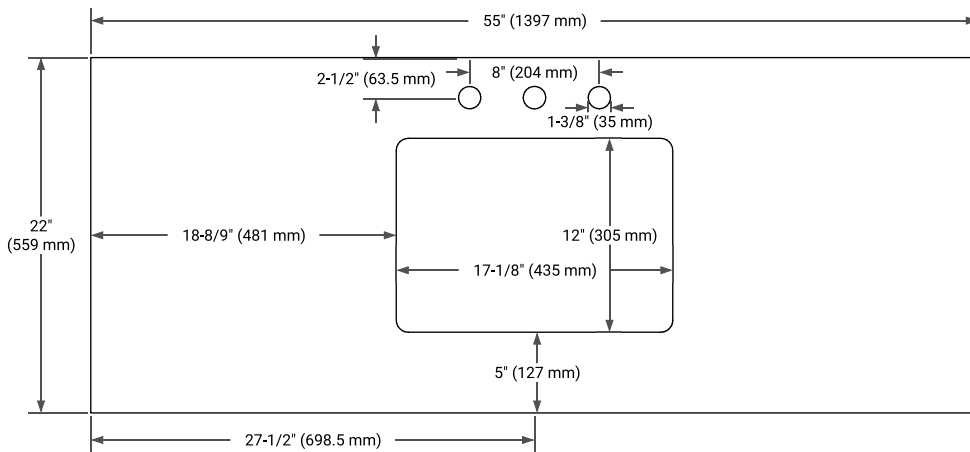

55" SINGLE RECTANGLE SINK COUNTERTOP WITH 0.75 IN. THICKNESS

OVERALL DIMENSIONS

55" W x 22" D x 0.75" H

COUNTERTOP OPTIONS

FEATURES

- Solid countertop with mitered edges & seams
- Undermount white rectangular sink
- Pre-drilled for 8" widespread faucet

INCLUDED

- Countertop
- Matching Backsplash
- Rectangle Sink

COUNTERTOP PLAN VIEW