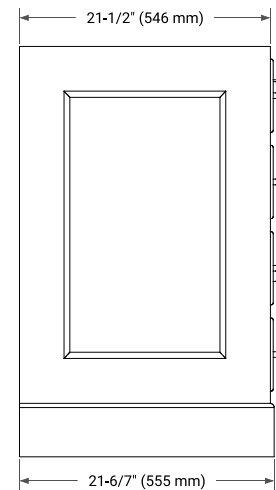

54" SINGLE SINK BASE CABINET

BASE CABINET DIMENSIONS

54" W x 21.5" D x 34.5" H

FEATURES

- Solid wood frame & plywood panels
- Dovetail drawers and joints
- Soft closing doors & drawers

HARDWARE FINISHES*

Brushed Nickel   Satin Brass   Matte Black   Polished Chrome

*Hardware comes preinstalled with the illustrated option. Other finishes are available on our online store if you prefer a different one.

AVAILABLE COLORS

White   Grey   Midnight Blue

FRONT VIEW

SIDE VIEW

PLAN VIEW