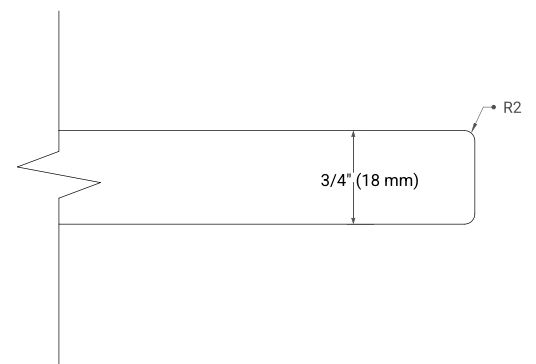

EDGE SIDE VIEW