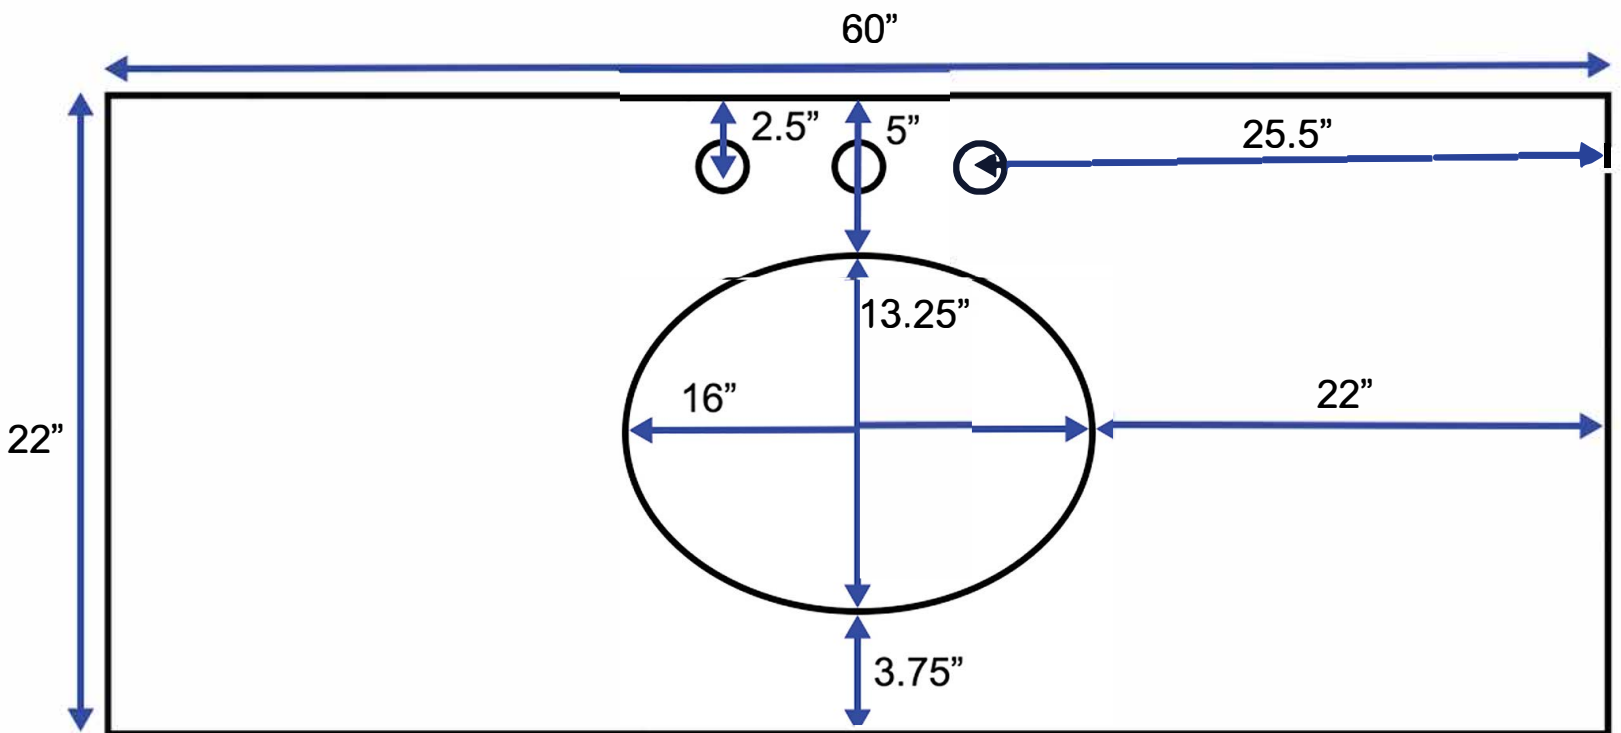

60-inch Single Vanity (Top View)

All measurements are approximate and rounded to the nearest quarter inch.
Please allow for a slight margin of error.