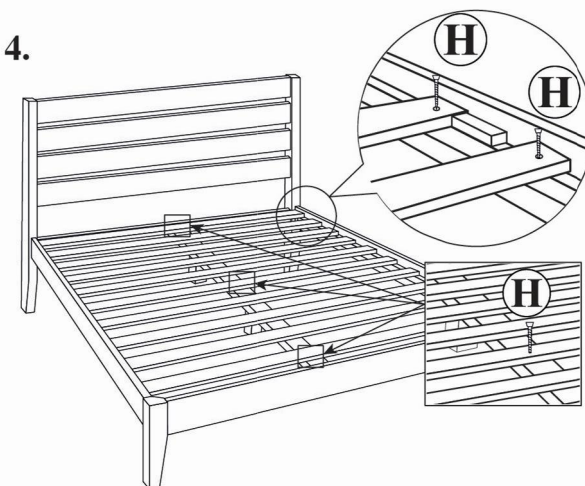

1. Attach the headboard post (P1) to the headboard (P2). You will need to use hardware :

- C = 4pcs
- E = 4pcs
- F = 20pcs
- I = 4pcs

2. Attach the side rail (P3) to the headboard using hardware :

- A = 4pcs
- E = 4pcs
- F = 2pcs
- I = 4pcs
- J = 1pcs

Attach the side rail (P3) to the footboard (P4) using hardware :

- B = 4pcs
- E = 4pcs
- F = 2pcs
- I = 4pcs
- J = 1pcs

3. Fix the adjuster (G) to the support leg (P6) using hardware :

- G = 2pcs

Attach the support legs (P6) to the centre rail (P5) using hardware :

- D = 2pcs

Attach the centre rail (P5) to the headboard (P2) and footboard (P4) using hardware :

- H = 2pcs

4. Lay the slats (P7) between the side rail (P3) using hardware :

- H = 28pcs (F)
- or
- H = 30pcs (Q/K)