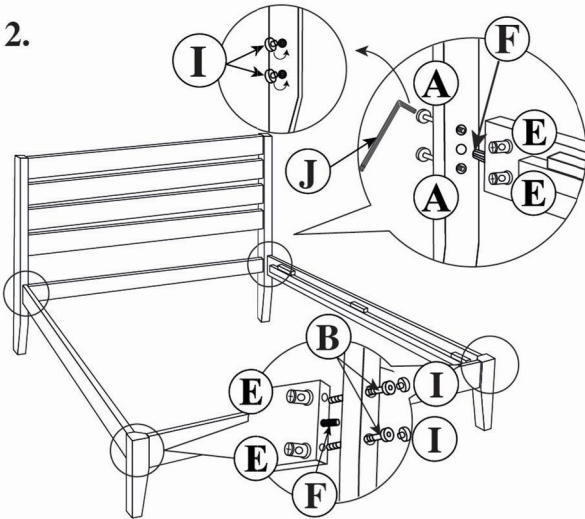

1. Attach the headboard post (P1) to the headboard (P2). You will need to use hardware :

- C = 4pcs
- E = 4pcs
- F = 20pcs
- I = 4pcs

2. Attach the side rail (P3) to the headboard using hardware :

- A = 4pcs
- E = 4pcs
- F = 2pcs
- I = 4pcs
- J = 1pcs

Attach the side rail (P3) to the footboard (P4) using hardware :

- B = 4pcs
- E = 4pcs
- F = 2pcs
- I = 4pcs
- J = 1pcs

3. Fix the adjuster (G) to the support leg (P6) using hardware :

- G = 2pcs

Attach the support legs (P6) to the centre rail (P5) using hardware :

- D = 2pcs

Attach the centre rail (P5) to the headboard (P2) and footboard (P4) using hardware :

- H = 2pcs

4. Lay the slats (P7) between the side rail (P3) using hardware :

- H = 28pcs (F)
- or
- H = 30pcs (Q/K)

### HARDWARE LIST

A		M6 x 100mm JCBC	4pcs
B		M6 x 90mm JCBC	4pcs
C		M6 x 70mm JCBC	4pcs
D		M6 x 50mm JCBC	2pcs
E		BARREL NUT	12pcs
F		Ø8 x 35mm WOOD DOWEL	24pcs
G		ADJUSTER	2pcs
H		M4 X 25mm SCREW (F) M4 X 25mm SCREW (Q/K)	33pcs 35pcs
I		WOODEN PLUG	12pcs
J		ALLEN KEY	1pcs