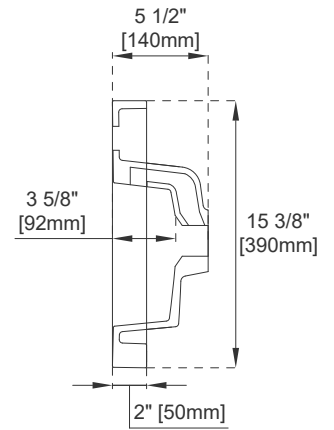

31.5" BASIN

Features and Materials

Countertop Materials: Composite Stone

Number of Basins: One, Integrated Sinktop

Basin Overflow: Yes, Rear Facing

Certifications: ICC-ES PMG-1568

Dimension

Length: 31-1/2"

Width: 15-3/8"

Basin Depth: 3-5/8"

Overall Height: 5-1/2"

Visible Height: 2"

31.5" BASIN

Top View

Side View

Front View

All dimensions are nominal