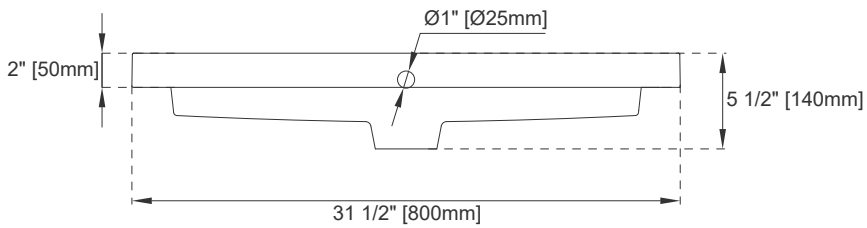

31.5" BASIN

Features and Materials

Countertop Materials: Composite Stone

Number of Basins: One, Integrated Sinktop

Basin Overflow: Yes, Rear Facing

Certifications: ICC-ES PMG-1568

Dimension

Length: 31-1/2"

Width: 15-3/8"

Basin Depth: 3-5/8"

Overall Height: 5-1/2"

Visible Height: 2"

31.5" BASIN

Top View

Side View

Front View

All dimensions are nominal