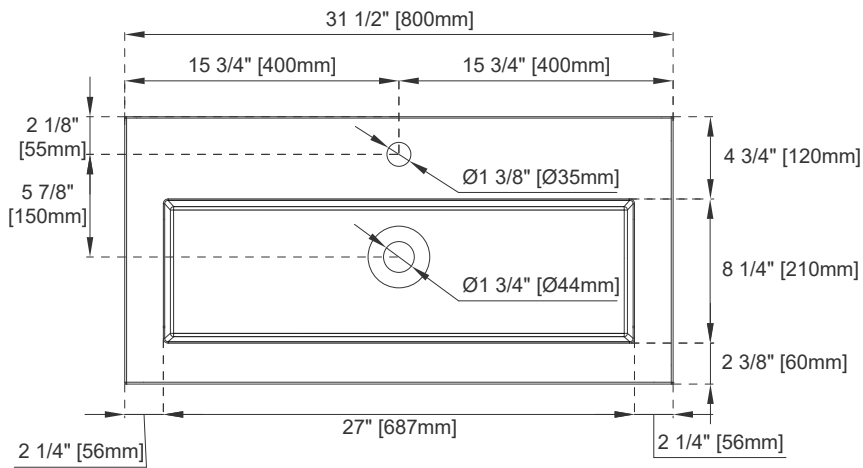

31.5" BASIN

Features and Materials

Countertop Materials: Composite Stone

Number of Basins: One, Integrated Sinktop

Basin Overflow: Yes, Rear Facing

Certifications: ICC-ES PMG-1568

Dimension

Length: 31-1/2"

Width: 15-3/8"

Basin Depth: 3-5/8"

Overall Height: 5-1/2"

Visible Height: 2"

31.5" BASIN

Top View

Side View

Front View

All dimensions are nominal