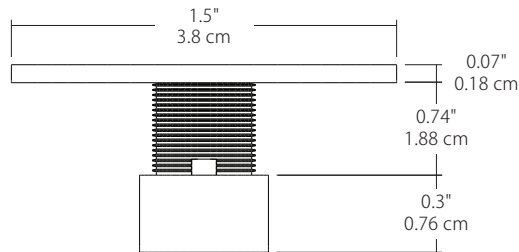

Features

- Small, low profile clamp to hold pendant cables from different locations on the ceiling
- Can be used to support any Blackjack pendant cable
- Available in Polished Chrome or Matte Black
- Accepts wood screw for mounting into wood support material, but can be mounted into sheet rock ceilings with expansion anchors (fasteners not included)
- Allows easy attachments of the pendant cable and can be re-adjusted as needed

Specifications

- **92043-PC** (Polished Chrome)
- **92043-BL** (Matte Black)
- **92043-WH** (White)

Dimensions

92043
Polished Chrome

92043
Black

92043
White

ORDERING GUIDE

| Model Number | Finish |
|--------------|--|
| 92043 | |
| Swag Hook | PC Polished Chrome BL Matte Black WH White |