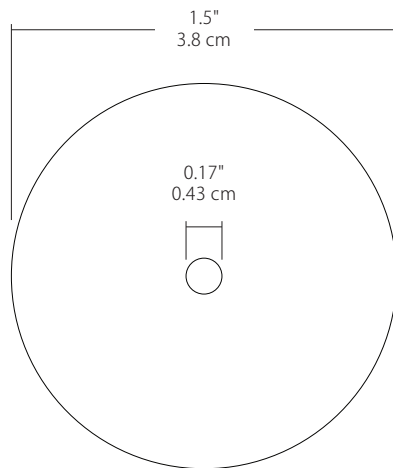

Specifications

- **92043-PC** (Polished Chrome)
- **92043-BL** (Matte Black)
- **92043-WH** (White)

Dimensions

92043
Polished Chrome

92043
Black

92043
White

ORDERING GUIDE

| Model Number | Finish |
|--------------|--|
| 92043 | |
| Swag Hook | PC Polished Chrome BL Matte Black WH White |