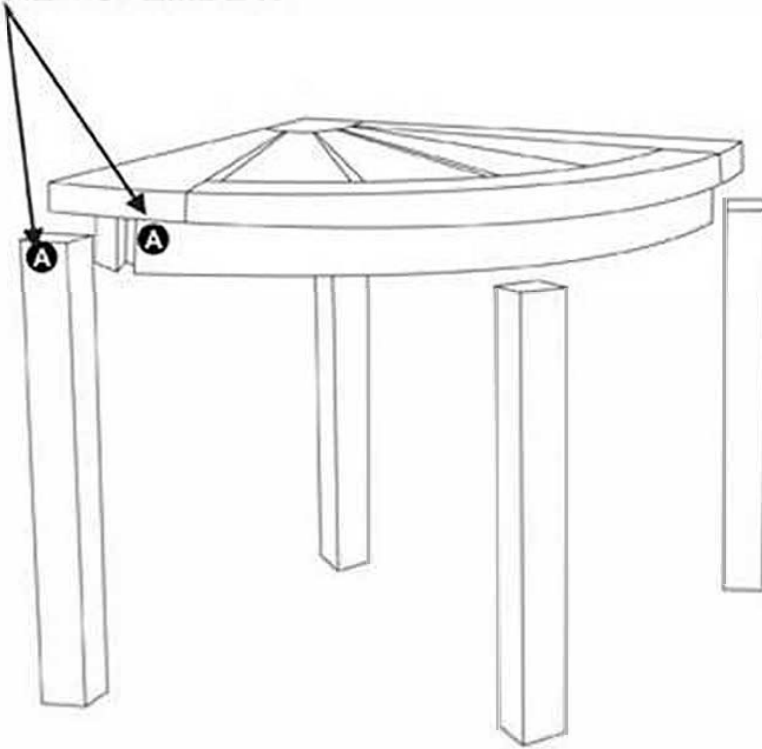

Assembly Instruction

INSTRUCTION DE MONTAGE
MONTAGEANLEITUNG
SAMLEVEJLEDNING

**MAKE SURE THE LETTERS
MATCH BEFORE ASSEMBLING**

**Make sure to use Gorilla Glue (not included)
on all wood joints before assembly**

Hardware

Nut (6 Pcs)

F-Screw (1 Pc)

Tool

Socket Wrench 1/2" & 8c

Total Section

5 Section