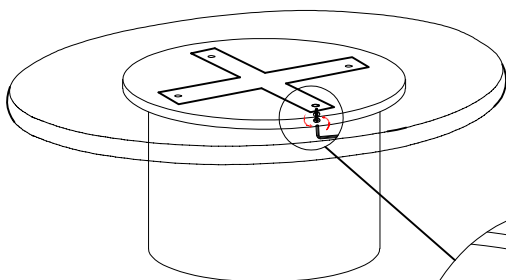

1

Stuart coffee table-large

	1
	1
 FLAT WASHER-M10	4
 ALLEN BOLT-Ø8X30mm	4
 ALLEN KEY-5mm	1

2

3

4

5