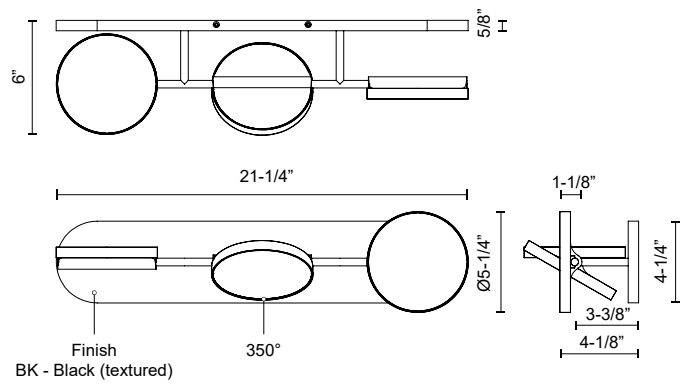

**NOVEL
VL72221
VANITY**

PROJECT

DESCRIPTION

Pure geometry of the disks of illumination balancing on clean, thin lined structure is poetry in motion. Each disk of illumination can turn and twist to fit the needs and style of your space. The Novel Collection fits a large range of style and function with minimal elements.

SPECIFICATION DETAILS

* For custom options, consult factory for details.

Fixture Dimensions	L21-1/4" x H5-1/4" x E6"
Light Source	LED with DC Driver
Wattage	25W
Total Lumens	1955lm
Delivered Lumens	BK-1060lm*
Voltage	120V
Color Temperature	3000K
CRI (Ra)	90CRI
Optional Color Temps	2700K - 5000K Available, Minimum Order Quantities Apply
LED Rated Life	50,000 hours
Dimming	100% - 10%, TRIAC or ELV Dimmer (Not Included)
Diffuser Details	Acrylic Light Guide
Location	Damp
Warranty	5 Years
Mounting Style	All Orientation; Wall;
Canopy Dimensions	L21-1/4" x H4-1/4" x E5/8"
Finish Option(s)	Black