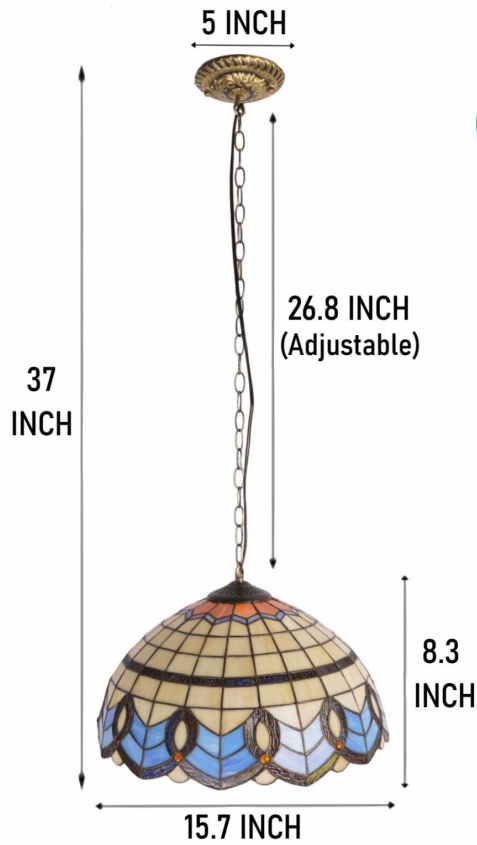

# PRODUCT DIMENSION

**E26 BASE X1**

(Bulb Not Included)

Material: Glass+Iron

Weight: 7.5Lbs

Voltage: 110V

Lamp Body Color: Colorful