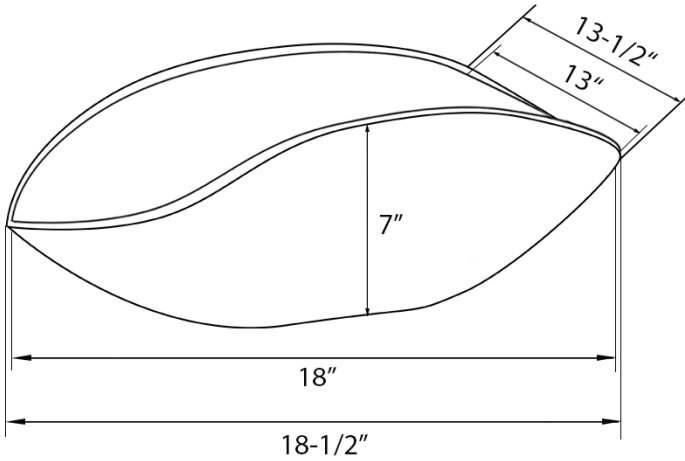

SOLD SEPARATELY

DIMENSIONS

SCAN TO REGISTER YOUR WARRANTY

or visit
www.ruvati.com/register

RUVATI USA
www.ruvati.com

Phone: 1.855.478.8284
Email: support@ruvati.com