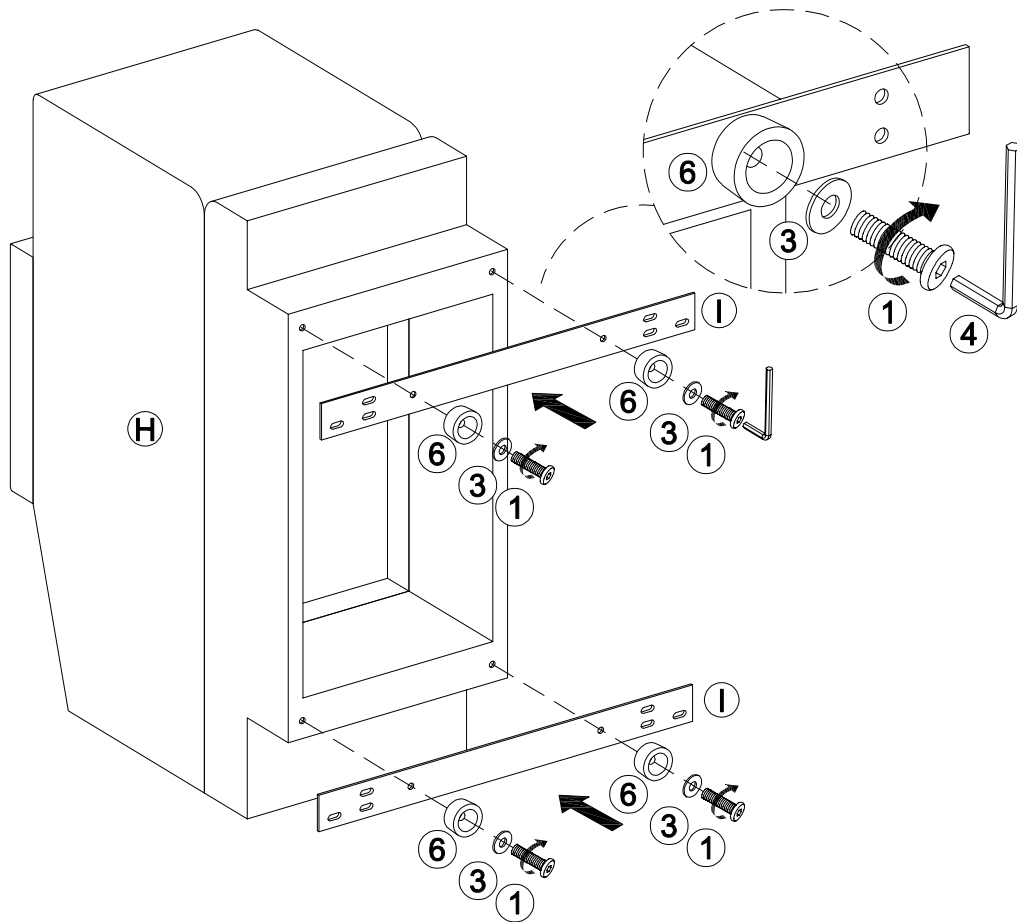

## HARDWARE LIST (Box D)

<p>1  x 12</p> <p>Bolt M6*25mm</p>	<p>2  x 8</p> <p>Washer nut</p>	<p>3  x 4</p> <p>Flat Washer</p>
<p>4  x 1</p> <p>Allen Wrench</p>	<p>5  x 1</p> <p>Wrench</p>	<p>6  x 4</p> <p>Plastic feet</p>
<p>7  x 2</p> <p>Bolt M8*95mm</p>	<p>8  x 1</p> <p>Power Adapter</p>	<p>9  x 1</p> <p>Power branch</p>

## SPARE LIST

<p>1  x 1</p> <p>Bolt M6*25mm</p>	<p>2  x 1</p> <p>Washer nut</p>	
--	--	--

Be sure to check all packing material carefully for small parts, which may have come loose inside the carton during shipment.

## STEP 1

1		x 4
3		x 4
6		x 4
4		x 1