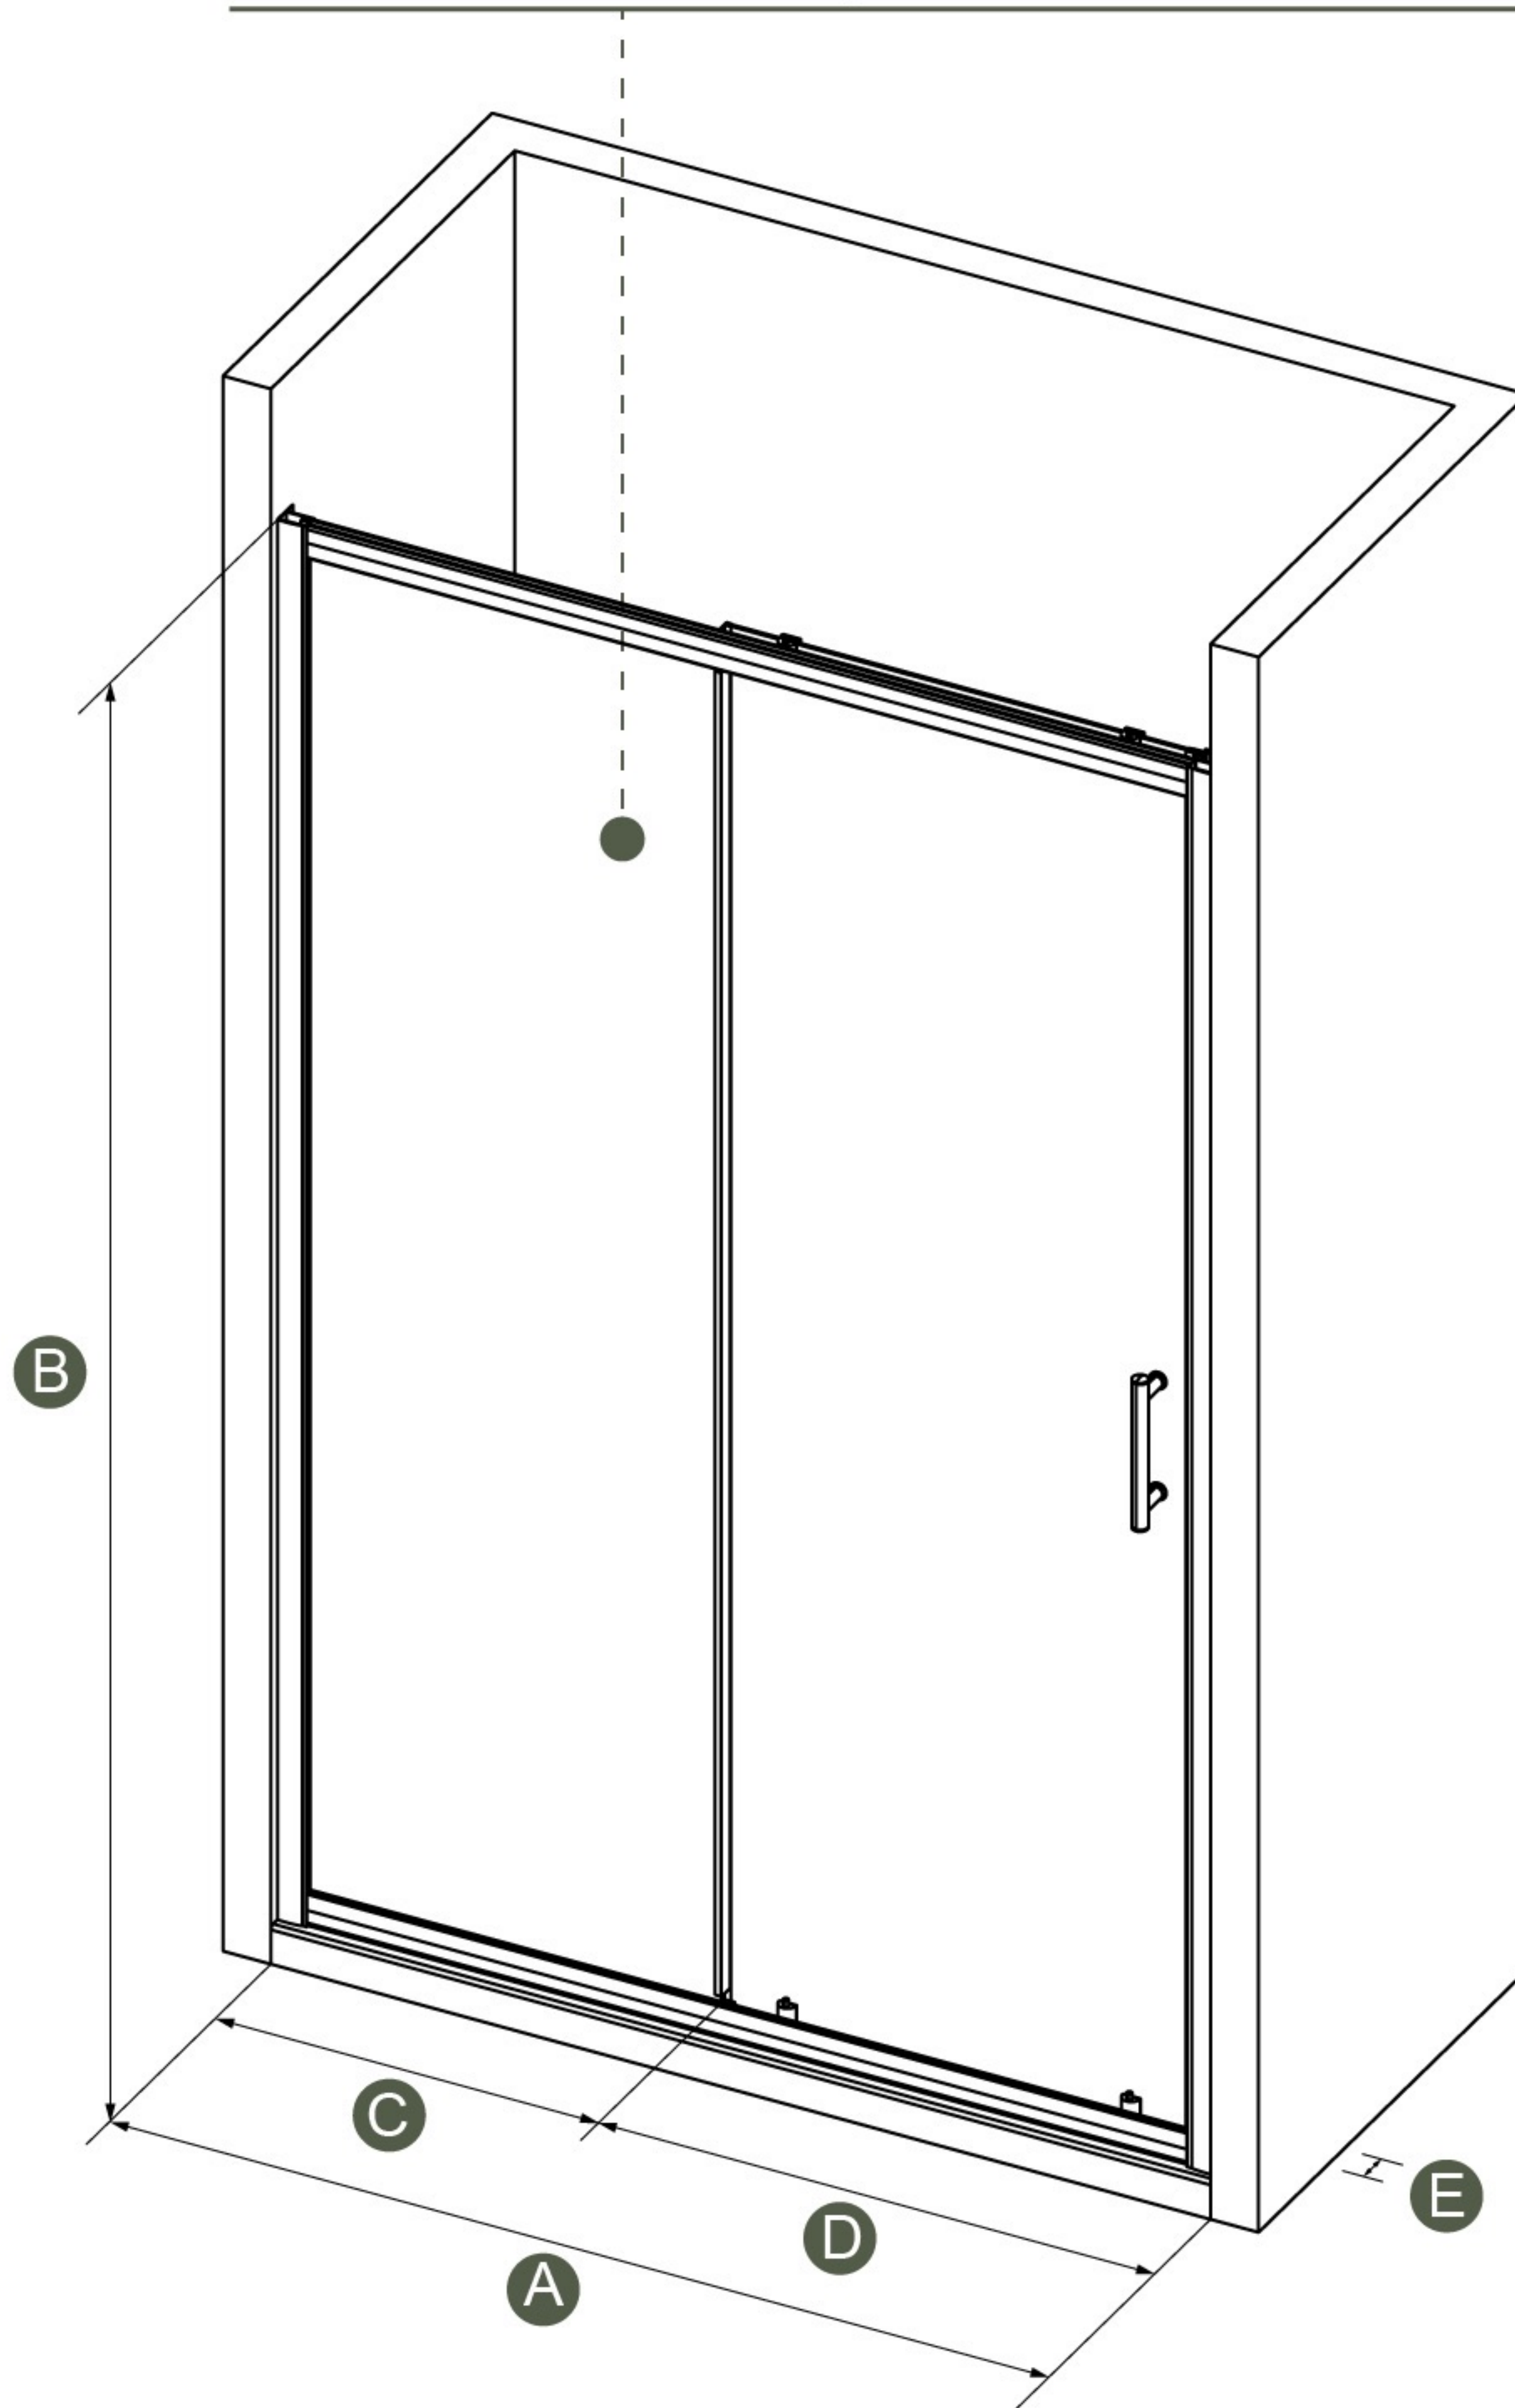

OVERALL DIMENSIONS

Reversible for a right or left wall installation

46.9 - 48 in.W x 72 in.H
Framed Sliding
Shower Door

A: 46.9 - 48 in
OVERALL WIDTH

B: 72 in
OVERALL HEIGHT

C: 22.4 - 23 in
FIXED PANEL WIDTH

D: 24.5 - 25.1 in
WALK-IN WIDTH

E: 1/5 in
GLASS THICKNESS