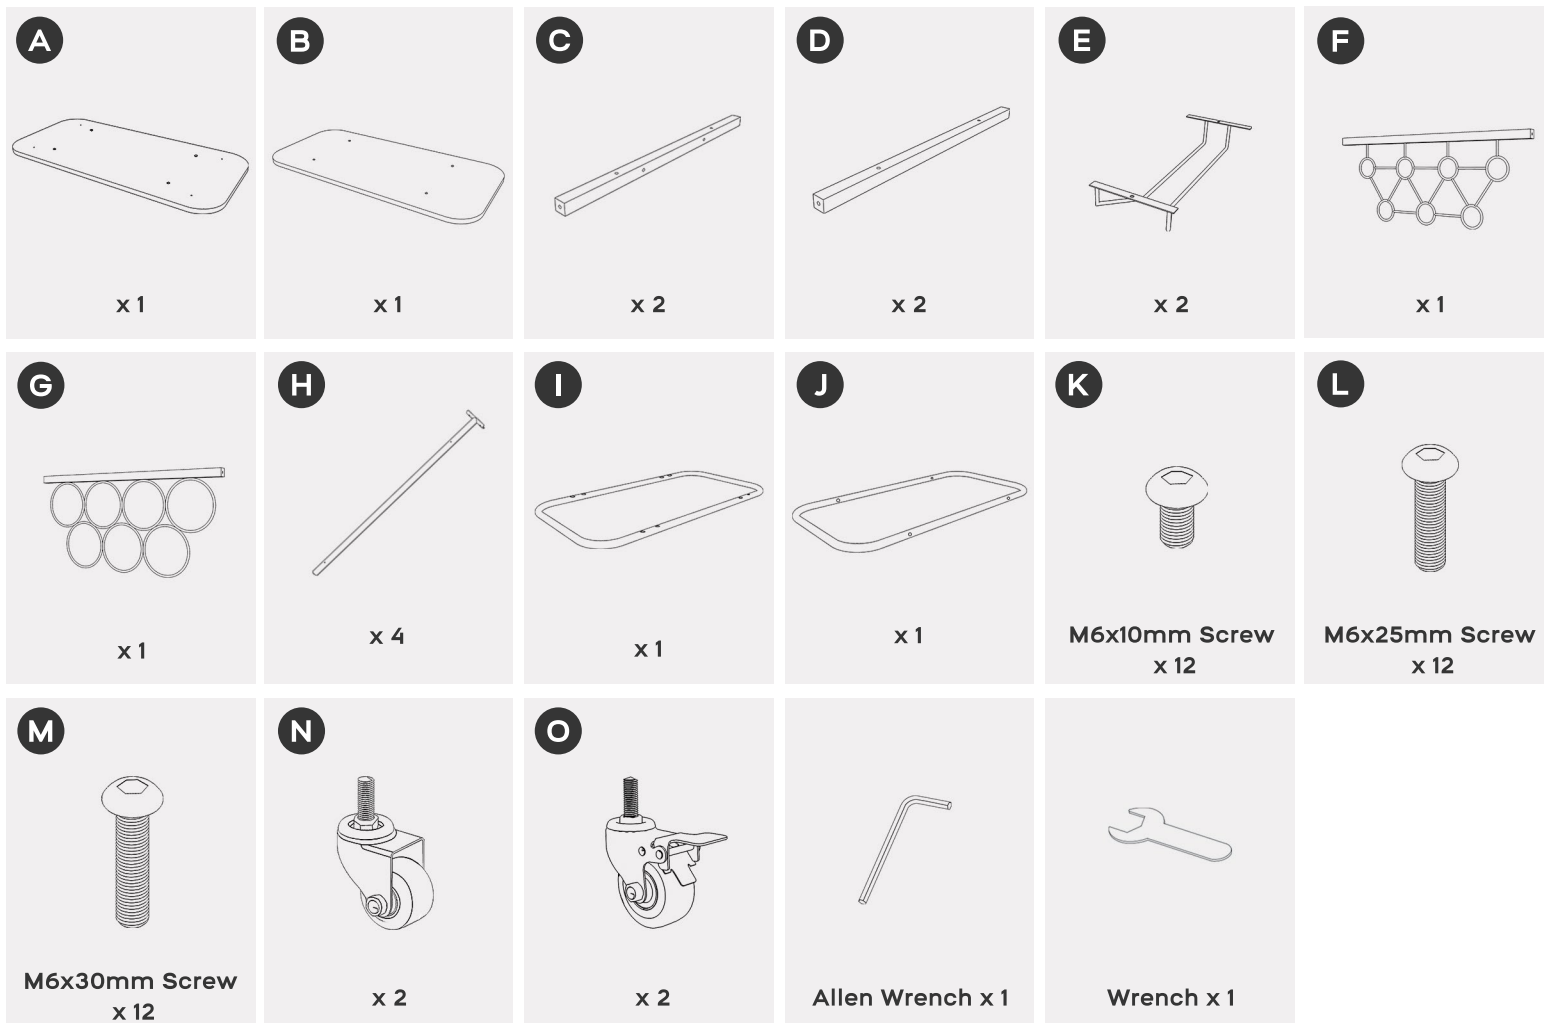

Important Assembly Advice

1. Parts of assembly will be MUCH EASIER with 2 people.
2. Please keep a mild tightness on all the screwing during assembly. After the whole bar cart is assembled, firmly tighten all the screws.
3. You can also refer to the installation video on the product page for guidance.

Components