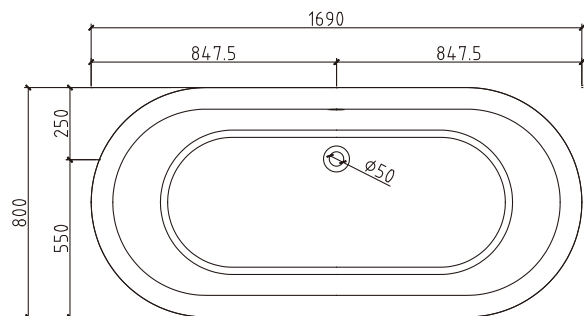

Information

Brand Name	TONA
Product Name	Bathtub
Material	CAST STONE
Color	White Glossy
Production Process	Seamless butt joint
Installation Method	Freestanding
Faucet	Without faucet
Component	Bathtub+Pop up+Overflow hole+Drain Pipe

Model	YY005-1700W
Specification	1690*800*600mm
N.kg	47.0kg
G.kg	53.3kg
Volume	0.94m ³
Drain _(The distance from to the ground)	120mm
Capacity	260L

Technical drawing

Note: The size is measured manually, with the ± 2 cm of error. Please in kind prevail.