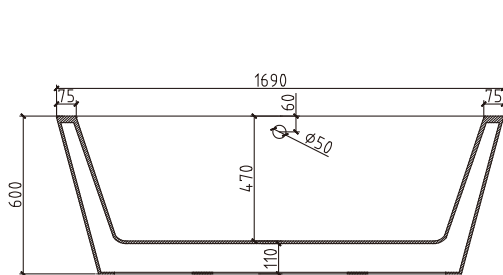

Information

Brand Name	TONA
Product Name	Bathtub
Material	CAST STONE
Color	White Glossy
Production Process	Seamless butt joint
Installation Method	Freestanding
Faucet	Without faucet
Component	Bathtub+Pop up+Overflow hole+Drain Pipe

Model	YY005-1700W
Specification	1690*800*600mm
N.kg	47.0kg
G.kg	53.3kg
Volume	0.94m ³
Drain _(The distance from to the ground)	120mm
Capacity	260L

Technical drawing

Note: The size is measured manually, with the ± 2 cm of error. Please in kind prevail.