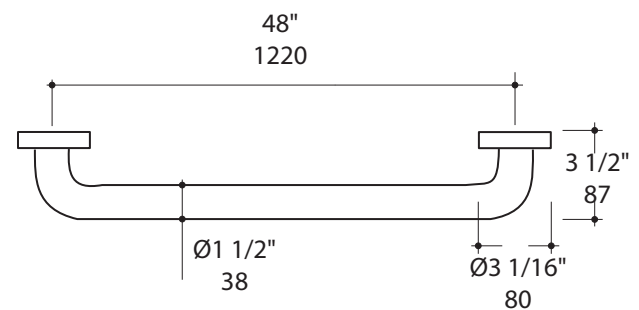

Features:

- Wall-mount grab bar
- Stainless steel construction
- Includes mounting hardware

Finish Options:

- 10 - Polished Stainless Steel
- 21 - Brushed Stainless Steel
- 44 - Matte Black
- MW - Matte White
- BPW - Brass Powder Coated

Codes + Standards:

- **ADA** compliant when installed to specific requirements of this regulation

LACAVA reserves the right to revise any dimension or information on this sheet without notice. Dimensions are nominal and may vary within an industry accepted tolerance of 1/4". Drawings provided herein are meant to give the user an idea of the product and are not made to scale. Location of plumbing is meant for reference, your specific application may vary.